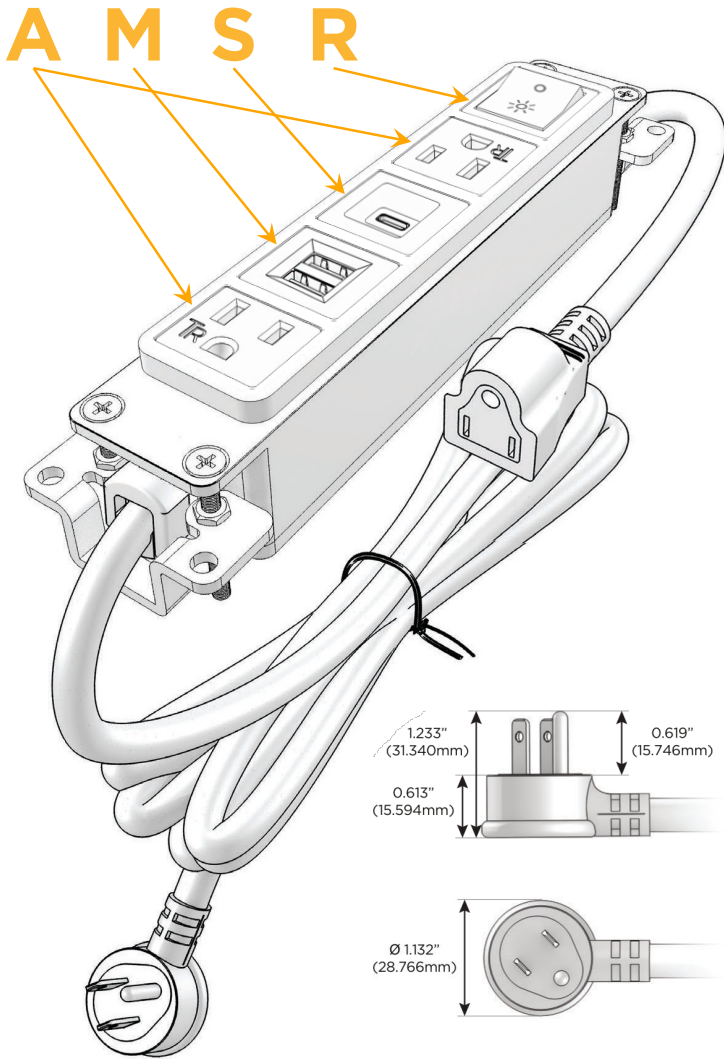

Bezel Finish: **UNICOLOR™ OIL RUBBED BRONZE (ABS)**

Custom Finishes Available M-POWER-5TRZ-AMSAR-RZAB

Features:

Module/Port Options:

- A** Tamper Resistant AC Receptacle
- E** USB-A & USB-C (20W)
- M** Double USB-A (Fast Charging Ports - 18W)
- H** HDMI
- 6** CAT 6
- 12** RJ 12
- X** Switched AC
- Y** 3-Way Switch (Low Voltage)
- V** USB-C (45W High Speed Charging Port)
- S** USB-C (25W High Speed Charging Port)
- R** Switched AC (Rocker Switch)
- D** Dimmer Switch

Plug:

Supplied with Low Profile Flat 45° Angle 120 VAC Plug

Optional Standard Straight 120 VAC Plug

Optional Straight 120 VAC Pass-through Plug

- CLEAN, COMPACT DESIGN
- STREAMLINED
- LOW PROFILE
- SIDE-EXITING CORDS
- PLUG & PLAY
- 6' AC CORD & PLUG (FLAT PLUG STANDARD)
- CUSTOMIZABLE CONFIGURATIONS AND FINISHES
- UL LISTED FOR MOUNTING IN FURNITURE
- 15A

M-POWER-5T

AC POWER & DATA CONNECTIVITY SOLUTION

M-POWER-5TRZ-AMSA-RZAB

Specs:

Modules/Ports:

- A** Tamper Resistant AC Receptacle
- M** Double USB-A (Fast Charging Ports - 18W)
- S** USB-C (25W High Speed Charging Port)
- R** Switched AC (Rocker Switch)