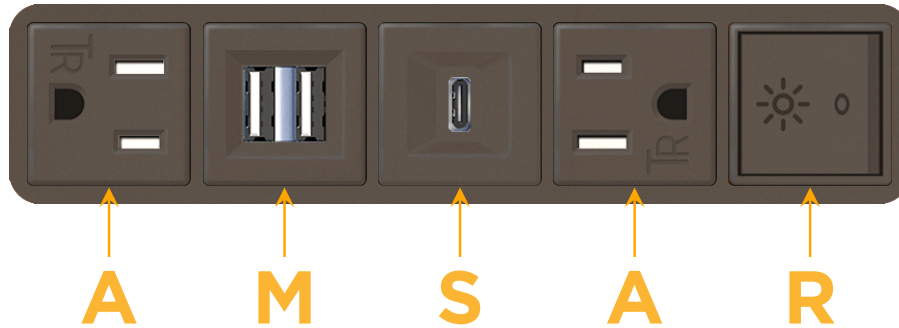

Bezel Finish: **UNICOLOR™ OIL RUBBED BRONZE (ABS)**

Custom Finishes Available M-POWER-5TRZ-AMSAR-RZAB

Features:

Module/Port Options:

- A** Tamper Resistant AC Receptacle
- E** USB-A & USB-C (20W)
- M** Double USB-A (Fast Charging Ports - 18W)
- H** HDMI
- 6** CAT 6
- 12** RJ 12
- X** Switched AC
- Y** 3-Way Switch (Low Voltage)
- V** USB-C (45W High Speed Charging Port)
- S** USB-C (25W High Speed Charging Port)
- R** Switched AC (Rocker Switch)
- D** Dimmer Switch

Plug:

Supplied with Low Profile Flat 45° Angle 120 VAC Plug

Optional Standard Straight 120 VAC Plug

Optional Straight 120 VAC Pass-through Plug

- CLEAN, COMPACT DESIGN
- STREAMLINED
- LOW PROFILE
- SIDE-EXITING CORDS
- PLUG & PLAY
- 6' AC CORD & PLUG (FLAT PLUG STANDARD)
- CUSTOMIZABLE CONFIGURATIONS AND FINISHES
- UL LISTED FOR MOUNTING IN FURNITURE
- 15A

M-POWER-5T

AC POWER & DATA CONNECTIVITY SOLUTION

M-POWER-5TRZ-AMSA-RZAB

Specs:

Modules/Ports:

- A** Tamper Resistant AC Receptacle
- M** Double USB-A (Fast Charging Ports - 18W)
- S** USB-C (25W High Speed Charging Port)
- R** Switched AC (Rocker Switch)