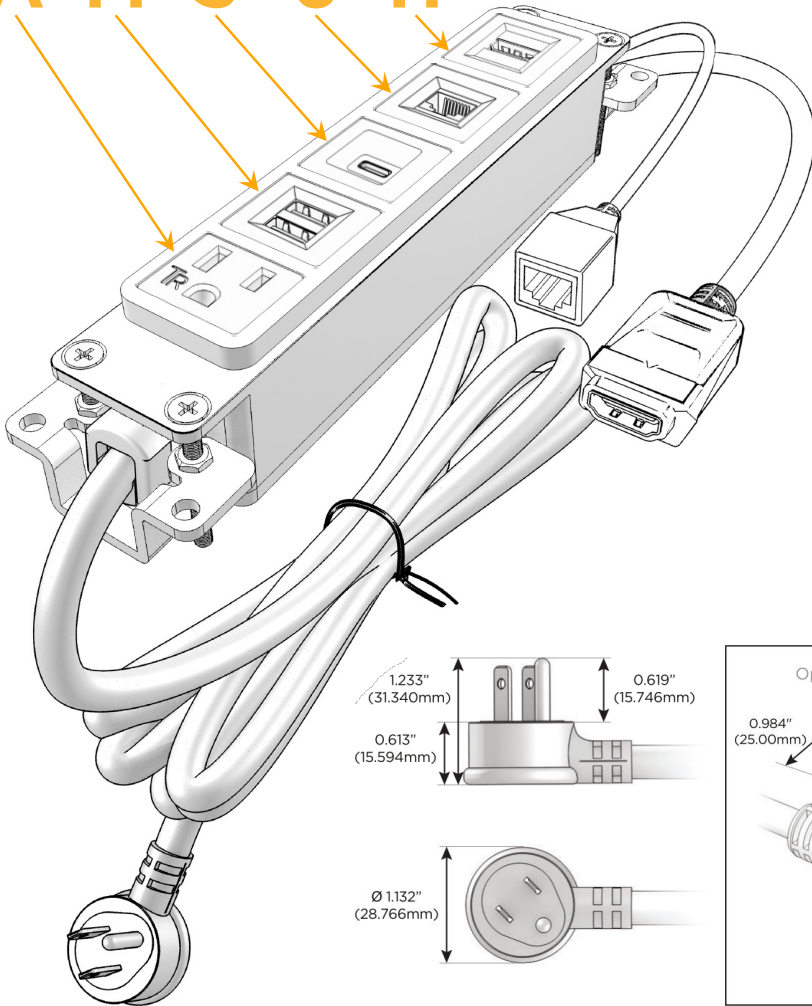

M-POWER-5T

AC POWER & DATA CONNECTIVITY SOLUTION

M-POWER-5TRZ-AMS6H-RZAB

Specs:

Modules/Ports:

- **A** Tamper Resistant AC Receptacle
- **M** Double USB-A (Fast Charging Ports - 18W)
- **S** USB-C (25W High Speed Charging Port)
- **6** CAT 6
- **H** HDMI

A M S 6 H