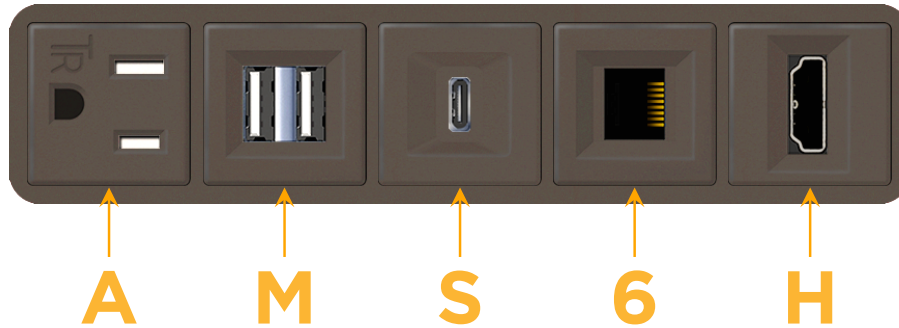

Bezel Finish: **UNICOLOR™ OIL RUBBED BRONZE (ABS)**

Custom Finishes Available M-POWER-5TRZ-AMS6H-RZAB

Features:

Module/Port Options:

- A** Tamper Resistant AC Receptacle
- E** USB-A & USB-C (20W)
- M** Double USB-A (Fast Charging Ports - 18W)
- H** HDMI
- 6** CAT 6
- 12** RJ 12
- X** Switched AC
- Y** 3-Way Switch (Low Voltage)
- V** USB-C (45W High Speed Charging Port)
- S** USB-C (25W High Speed Charging Port)
- R** Switched AC (Rocker Switch)
- D** Dimmer Switch

Plug:

Supplied with Low Profile Flat 45° Angle 120 VAC Plug

Optional Standard Straight 120 VAC Plug

Optional Straight 120 VAC Pass-through Plug

- CLEAN, COMPACT DESIGN
- STREAMLINED
- LOW PROFILE
- SIDE-EXITING CORDS
- PLUG & PLAY
- 6' AC CORD & PLUG (FLAT PLUG STANDARD)
- CUSTOMIZABLE CONFIGURATIONS AND FINISHES
- UL LISTED FOR MOUNTING IN FURNITURE
- 15A

M-POWER-5T

AC POWER & DATA CONNECTIVITY SOLUTION

M-POWER-5TRZ-AMS6H-RZAB

Specs:

Modules/Ports:

- A** Tamper Resistant AC Receptacle
- M** Double USB-A (Fast Charging Ports - 18W)
- S** USB-C (25W High Speed Charging Port)
- 6** CAT 6
- H** HDMI