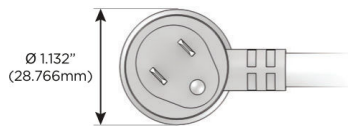

M-POWER-5T

AC POWER & DATA CONNECTIVITY SOLUTION

M-POWER-5TRZ-AMS6H-RZAB

Specs:

Modules/Ports:

- **A** Tamper Resistant AC Receptacle
- **M** Double USB-A (Fast Charging Ports - 18W)
- **S** USB-C (25W High Speed Charging Port)
- **6** CAT 6
- **H** HDMI

A M S 6 H