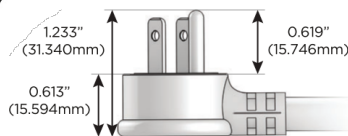

M-POWER-5T

AC POWER & DATA CONNECTIVITY SOLUTION

M-POWER-5TRZ-AMS6H-RZAB

Specs:

Modules/Ports:

- **A** Tamper Resistant AC Receptacle
- **M** Double USB-A (Fast Charging Ports - 18W)
- **S** USB-C (25W High Speed Charging Port)
- **6** CAT 6
- **H** HDMI

A M S 6 H