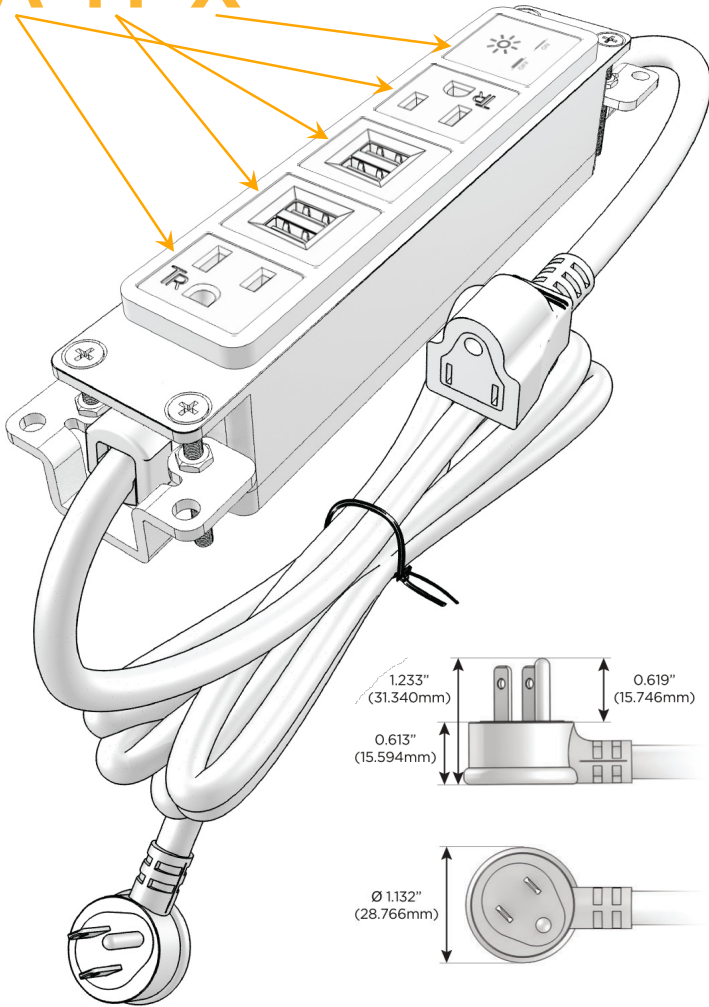

Bezel Finish: **UNICOLOR™ OIL RUBBED BRONZE (ABS)**

Custom Finishes Available M-POWER-5TRZ-AMMAX-RZAB

Features:

Module/Port Options:

- A** Tamper Resistant AC Receptacle
- E** USB-A & USB-C (20W)
- M** Double USB-A (Fast Charging Ports - 18W)
- H** HDMI
- 6** CAT 6
- 12** RJ 12
- X** Switched AC
- Y** 3-Way Switch (Low Voltage)
- V** USB-C (45W High Speed Charging Port)
- S** USB-C (25W High Speed Charging Port)
- R** Switched AC (Rocker Switch)
- D** Dimmer Switch

Plug:

Supplied with Low Profile Flat 45° Angle 120 VAC Plug

Optional Standard Straight 120 VAC Plug

Optional Straight 120 VAC Pass-through Plug

- CLEAN, COMPACT DESIGN
- STREAMLINED
- LOW PROFILE
- SIDE-EXITING CORDS
- PLUG & PLAY
- 6' AC CORD & PLUG (FLAT PLUG STANDARD)
- CUSTOMIZABLE CONFIGURATIONS AND FINISHES
- UL LISTED FOR MOUNTING IN FURNITURE
- 15A

M-POWER-5T

AC POWER & DATA CONNECTIVITY SOLUTION

M-POWER-5TRZ-AMMAX-RZAB

Specs:

Modules/Ports:

- A** Tamper Resistant AC Receptacle
- M** Double USB-A (Fast Charging Ports - 18W)
- X** Switched AC

A M X

Distributed by