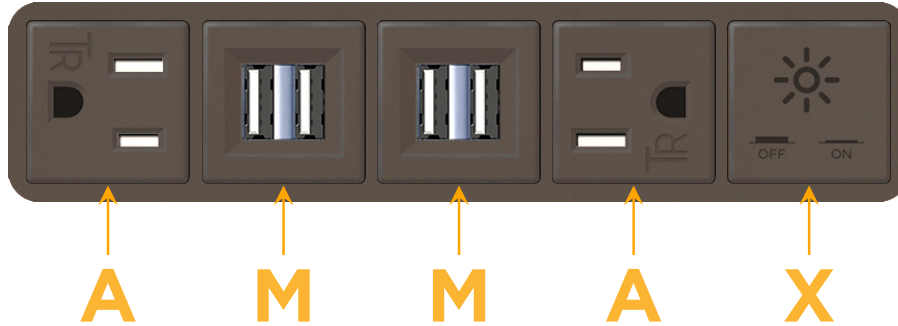

Bezel Finish: **UNICOLOR™ OIL RUBBED BRONZE (ABS)**

Custom Finishes Available M-POWER-5TRZ-AMMAX-RZAB

Features:

Module/Port Options:

- A** Tamper Resistant AC Receptacle
- E** USB-A & USB-C (20W)
- M** Double USB-A (Fast Charging Ports - 18W)
- H** HDMI
- 6** CAT 6
- 12** RJ 12
- X** Switched AC
- Y** 3-Way Switch (Low Voltage)
- V** USB-C (45W High Speed Charging Port)
- S** USB-C (25W High Speed Charging Port)
- R** Switched AC (Rocker Switch)
- D** Dimmer Switch

Plug:

Supplied with Low Profile Flat 45° Angle 120 VAC Plug

Optional Standard Straight 120 VAC Plug

Optional Straight 120 VAC Pass-through Plug

- CLEAN, COMPACT DESIGN
- STREAMLINED
- LOW PROFILE
- SIDE-EXITING CORDS
- PLUG & PLAY
- 6' AC CORD & PLUG (FLAT PLUG STANDARD)
- CUSTOMIZABLE CONFIGURATIONS AND FINISHES
- UL LISTED FOR MOUNTING IN FURNITURE
- 15A

M-POWER-5T

AC POWER & DATA CONNECTIVITY SOLUTION

M-POWER-5TRZ-AMMAX-RZAB

Specs:

Modules/Ports:

- A** Tamper Resistant AC Receptacle
- M** Double USB-A (Fast Charging Ports - 18W)
- X** Switched AC

A M X

Distributed by