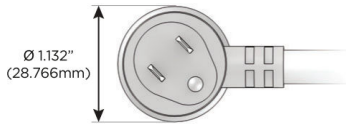

Plug:

Supplied with Low Profile Flat 45° Angle 120 VAC Plug

Optional Standard Straight 120 VAC Plug

Optional Straight 120 VAC Pass-through Plug

- CLEAN, COMPACT DESIGN
- STREAMLINED
- LOW PROFILE
- SIDE-EXITING CORDS
- PLUG & PLAY
- 6' AC CORD & PLUG (FLAT PLUG STANDARD)
- CUSTOMIZABLE CONFIGURATIONS AND FINISHES
- UL LISTED FOR MOUNTING IN FURNITURE
- 15A

M-POWER-5T

AC POWER & DATA CONNECTIVITY SOLUTION

M-POWER-5TRZ-AMMAX-RZAB

Specs:

Modules/Ports:

- A** Tamper Resistant AC Receptacle
- M** Double USB-A (Fast Charging Ports - 18W)
- X** Switched AC

A M X

Distributed by