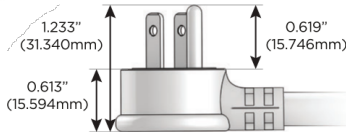

M-POWER-5T

AC POWER & DATA CONNECTIVITY SOLUTION

M-POWER-5TRZ-AMMAX-RZAB

Specs:

Modules/Ports:

- A** Tamper Resistant AC Receptacle
- M** Double USB-A (Fast Charging Ports - 18W)
- X** Switched AC

A M X

Distributed by