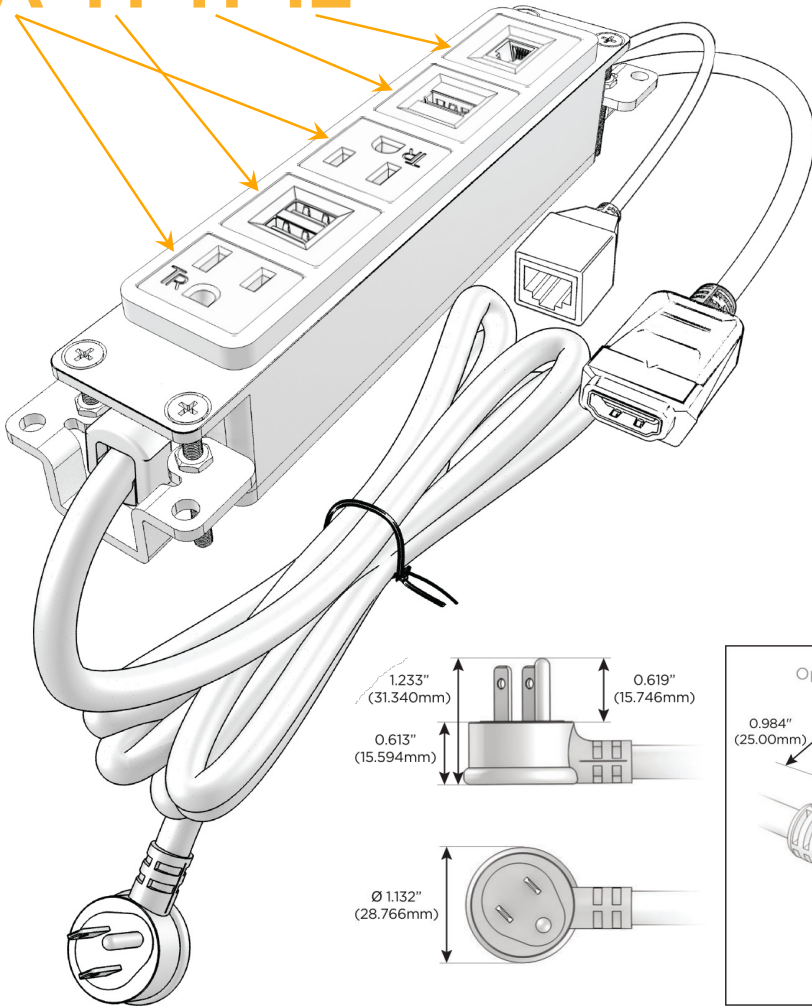

Bezel Finish: **UNICOLOR™ OIL RUBBED BRONZE (ABS)**

Custom Finishes Available M-POWER-5TRZ-AMAH12-RZAB

Features:

Module/Port Options:

- A** Tamper Resistant AC Receptacle
- E** USB-A & USB-C (20W)
- M** Double USB-A (Fast Charging Ports - 18W)
- H** HDMI
- 6** CAT 6
- 12** RJ 12
- X** Switched AC
- Y** 3-Way Switch (Low Voltage)
- V** USB-C (45W High Speed Charging Port)
- S** USB-C (25W High Speed Charging Port)
- R** Switched AC (Rocker Switch)
- D** Dimmer Switch

Plug:

Supplied with Low Profile Flat 45° Angle 120 VAC Plug

Optional Standard Straight 120 VAC Plug

Optional Straight 120 VAC Pass-through Plug

- CLEAN, COMPACT DESIGN
- STREAMLINED
- LOW PROFILE
- SIDE-EXITING CORDS
- PLUG & PLAY
- 6' AC CORD & PLUG (FLAT PLUG STANDARD)
- CUSTOMIZABLE CONFIGURATIONS AND FINISHES
- UL LISTED FOR MOUNTING IN FURNITURE
- 15A

M-POWER-5T

AC POWER & DATA CONNECTIVITY SOLUTION

M-POWER-5TRZ-AMAH12-RZAB

Specs:

Modules/Ports:

- A** Tamper Resistant AC Receptacle
- M** Double USB-A (Fast Charging Ports - 18W)
- H** HDMI
- 12** RJ 12

A M H 12