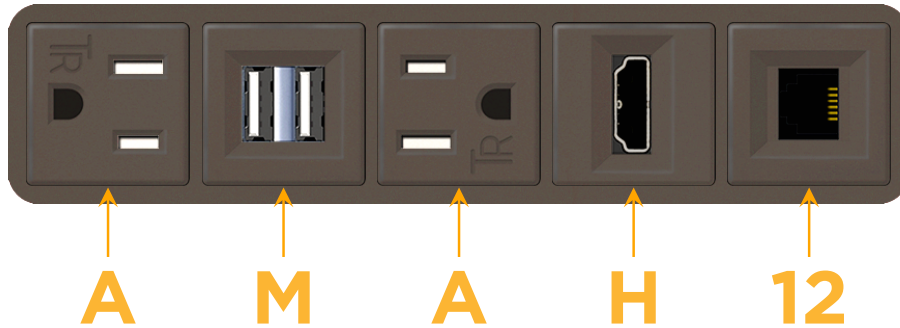

Bezel Finish: **UNICOLOR™ OIL RUBBED BRONZE (ABS)**

Custom Finishes Available M-POWER-5TRZ-AMAH12-RZAB

Features:

Module/Port Options:

- A** Tamper Resistant AC Receptacle
- E** USB-A & USB-C (20W)
- M** Double USB-A (Fast Charging Ports - 18W)
- H** HDMI
- 6** CAT 6
- 12** RJ 12
- X** Switched AC
- Y** 3-Way Switch (Low Voltage)
- V** USB-C (45W High Speed Charging Port)
- S** USB-C (25W High Speed Charging Port)
- R** Switched AC (Rocker Switch)
- D** Dimmer Switch

Plug:

Supplied with Low Profile Flat 45° Angle 120 VAC Plug

Optional Standard Straight 120 VAC Plug

Optional Straight 120 VAC Pass-through Plug

- CLEAN, COMPACT DESIGN
- STREAMLINED
- LOW PROFILE
- SIDE-EXITING CORDS
- PLUG & PLAY
- 6' AC CORD & PLUG (FLAT PLUG STANDARD)
- CUSTOMIZABLE CONFIGURATIONS AND FINISHES
- UL LISTED FOR MOUNTING IN FURNITURE
- 15A

M-POWER-5T

AC POWER & DATA CONNECTIVITY SOLUTION

M-POWER-5TRZ-AMAH12-RZAB

Specs:

Modules/Ports:

- A** Tamper Resistant AC Receptacle
- M** Double USB-A (Fast Charging Ports - 18W)
- H** HDMI
- 12** RJ 12

A M H 12