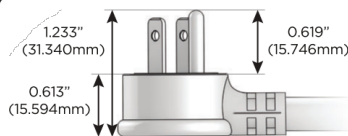

Plug:

Supplied with Low Profile Flat 45° Angle 120 VAC Plug

Optional Standard Straight 120 VAC Plug

Optional Straight 120 VAC Pass-through Plug

- CLEAN, COMPACT DESIGN
- STREAMLINED
- LOW PROFILE
- SIDE-EXITING CORDS
- PLUG & PLAY
- 6' AC CORD & PLUG (FLAT PLUG STANDARD)
- CUSTOMIZABLE CONFIGURATIONS AND FINISHES
- UL LISTED FOR MOUNTING IN FURNITURE
- 15A

M-POWER-5T

AC POWER & DATA CONNECTIVITY SOLUTION

M-POWER-5TRZ-AMAH12-RZAB

Specs:

Modules/Ports:

- A** Tamper Resistant AC Receptacle
- M** Double USB-A (Fast Charging Ports - 18W)
- H** HDMI
- 12** RJ 12

A M H 12