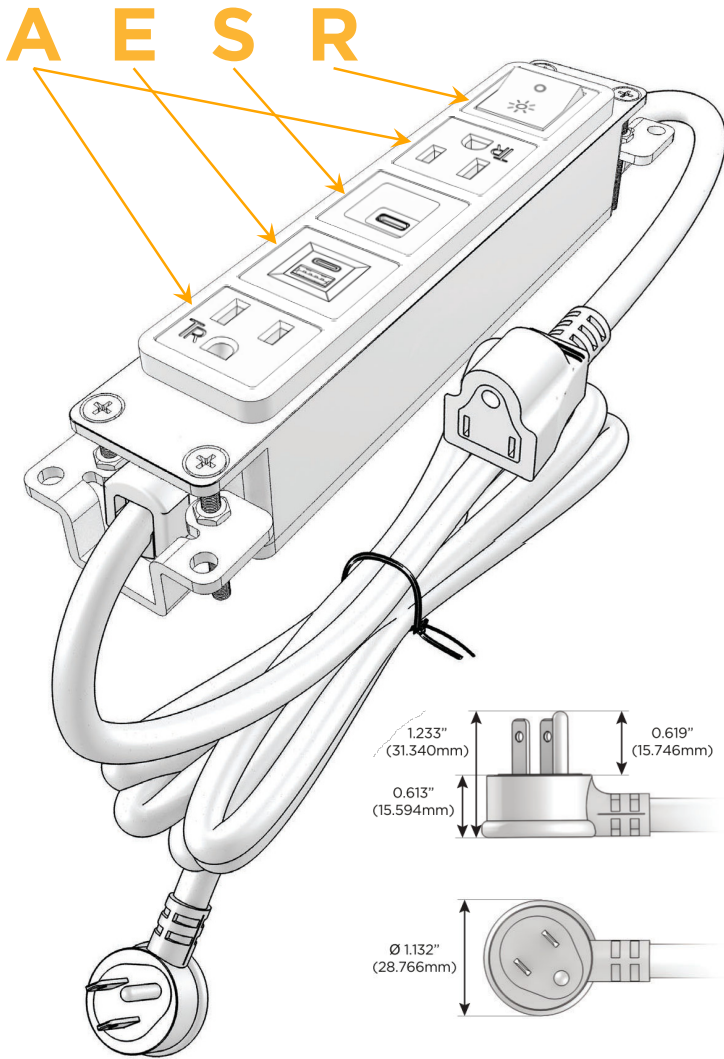

Bezel Finish: **UNICOLOR™ OIL RUBBED BRONZE (ABS)**

Custom Finishes Available M-POWER-5TRZ-AESAR-RZAB

Features:

Module/Port Options:

- A** Tamper Resistant AC Receptacle
- E** USB-A & USB-C (20W)
- M** Double USB-A (Fast Charging Ports - 18W)
- H** HDMI
- 6** CAT 6
- 12** RJ 12
- X** Switched AC
- Y** 3-Way Switch (Low Voltage)
- V** USB-C (45W High Speed Charging Port)
- S** USB-C (25W High Speed Charging Port)
- R** Switched AC (Rocker Switch)
- D** Dimmer Switch

Plug:

Supplied with Low Profile Flat 45° Angle 120 VAC Plug

Optional Standard Straight 120 VAC Plug

Optional Straight 120 VAC Pass-through Plug

- CLEAN, COMPACT DESIGN
- STREAMLINED
- LOW PROFILE
- SIDE-EXITING CORDS
- PLUG & PLAY
- 6' AC CORD & PLUG (FLAT PLUG STANDARD)
- CUSTOMIZABLE CONFIGURATIONS AND FINISHES
- UL LISTED FOR MOUNTING IN FURNITURE
- 15A

M-POWER-5T

AC POWER & DATA CONNECTIVITY SOLUTION

M-POWER-5TRZ-AESAR-RZAB

Specs:

Modules/Ports:

- A** Tamper Resistant AC Receptacle
- E** USB-A & USB-C (20W)
- S** USB-C (25W High Speed Charging Port)
- R** Switched AC (Rocker Switch)