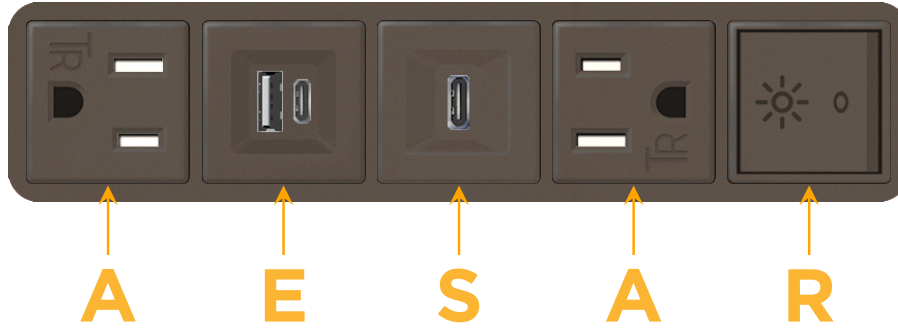

Bezel Finish: **UNICOLOR™ OIL RUBBED BRONZE (ABS)**

Custom Finishes Available M-POWER-5TRZ-AESAR-RZAB

Features:

Module/Port Options:

- A** Tamper Resistant AC Receptacle
- E** USB-A & USB-C (20W)
- M** Double USB-A (Fast Charging Ports - 18W)
- H** HDMI
- 6** CAT 6
- 12** RJ 12
- X** Switched AC
- Y** 3-Way Switch (Low Voltage)
- V** USB-C (45W High Speed Charging Port)
- S** USB-C (25W High Speed Charging Port)
- R** Switched AC (Rocker Switch)
- D** Dimmer Switch

Plug:

Supplied with Low Profile Flat 45° Angle 120 VAC Plug

Optional Standard Straight 120 VAC Plug

Optional Straight 120 VAC Pass-through Plug

- CLEAN, COMPACT DESIGN
- STREAMLINED
- LOW PROFILE
- SIDE-EXITING CORDS
- PLUG & PLAY
- 6' AC CORD & PLUG (FLAT PLUG STANDARD)
- CUSTOMIZABLE CONFIGURATIONS AND FINISHES
- UL LISTED FOR MOUNTING IN FURNITURE
- 15A

M-POWER-5T

AC POWER & DATA CONNECTIVITY SOLUTION

M-POWER-5TRZ-AESAR-RZAB

Specs:

Modules/Ports:

- A** Tamper Resistant AC Receptacle
- E** USB-A & USB-C (20W)
- S** USB-C (25W High Speed Charging Port)
- R** Switched AC (Rocker Switch)