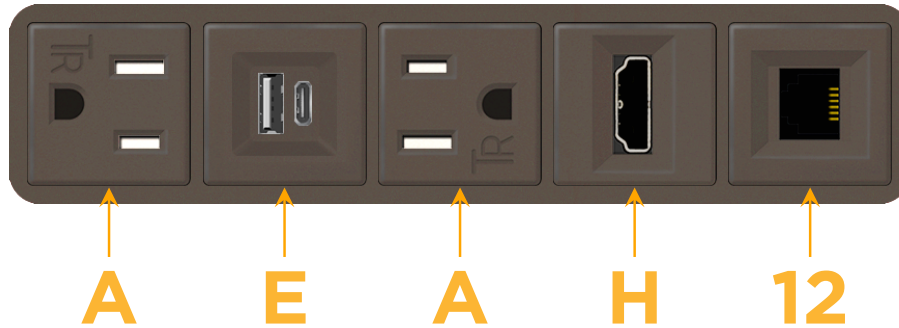

Bezel Finish: **UNICOLOR™ OIL RUBBED BRONZE (ABS)**

Custom Finishes Available M-POWER-5TRZ-AEAH12-RZAB

Features:

Module/Port Options:

- A** Tamper Resistant AC Receptacle
- E** USB-A & USB-C (20W)
- M** Double USB-A (Fast Charging Ports - 18W)
- H** HDMI
- 6** CAT 6
- 12** RJ 12
- X** Switched AC
- Y** 3-Way Switch (Low Voltage)
- V** USB-C (45W High Speed Charging Port)
- S** USB-C (25W High Speed Charging Port)
- R** Switched AC (Rocker Switch)
- D** Dimmer Switch

Plug:

Supplied with Low Profile Flat 45° Angle 120 VAC Plug

Optional Standard Straight 120 VAC Plug

Optional Straight 120 VAC Pass-through Plug

- CLEAN, COMPACT DESIGN
- STREAMLINED
- LOW PROFILE
- SIDE-EXITING CORDS
- PLUG & PLAY
- 6' AC CORD & PLUG (FLAT PLUG STANDARD)
- CUSTOMIZABLE CONFIGURATIONS AND FINISHES
- UL LISTED FOR MOUNTING IN FURNITURE
- 15A

M-POWER-5T

AC POWER & DATA CONNECTIVITY SOLUTION

M-POWER-5TRZ-AEAH12-RZAB

Specs:

Modules/Ports:

- A** Tamper Resistant AC Receptacle
- E** USB-A & USB-C (20W)
- H** HDMI
- 12** RJ 12

A E H 12

Distributed by