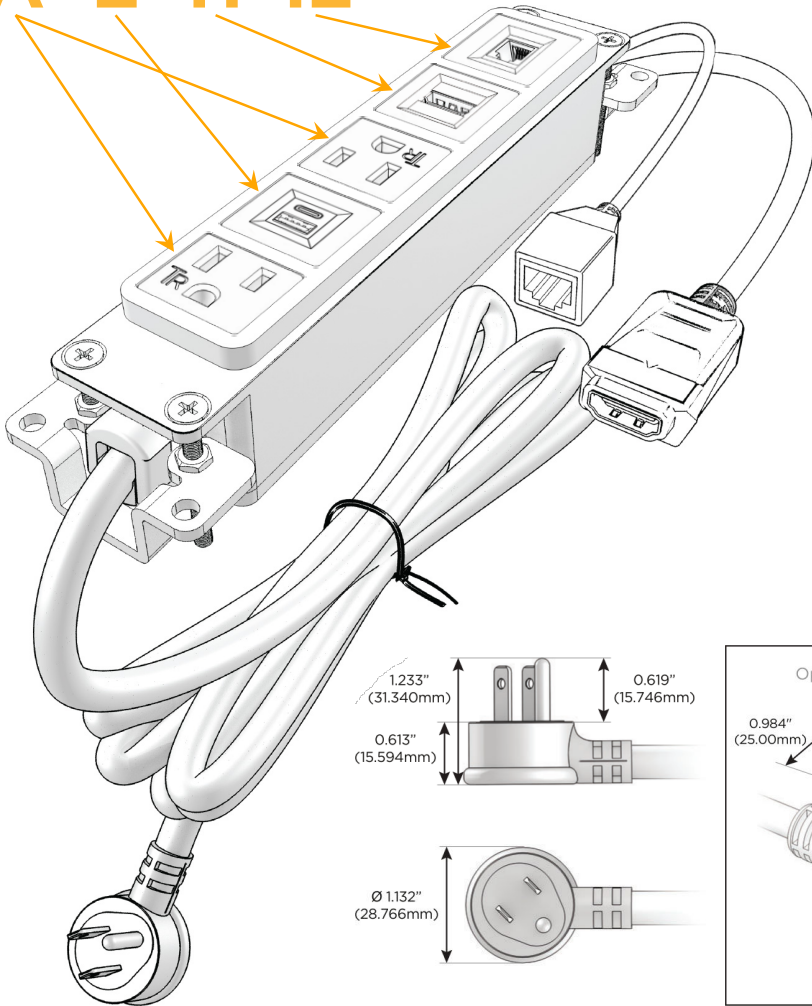

Bezel Finish: **UNICOLOR™ OIL RUBBED BRONZE (ABS)**

Custom Finishes Available M-POWER-5TRZ-AEAH12-RZAB

Features:

Module/Port Options:

- A** Tamper Resistant AC Receptacle
- E** USB-A & USB-C (20W)
- M** Double USB-A (Fast Charging Ports - 18W)
- H** HDMI
- 6** CAT 6
- 12** RJ 12
- X** Switched AC
- Y** 3-Way Switch (Low Voltage)
- V** USB-C (45W High Speed Charging Port)
- S** USB-C (25W High Speed Charging Port)
- R** Switched AC (Rocker Switch)
- D** Dimmer Switch

Plug:

Supplied with Low Profile Flat 45° Angle 120 VAC Plug

Optional Standard Straight 120 VAC Plug

Optional Straight 120 VAC Pass-through Plug

- CLEAN, COMPACT DESIGN
- STREAMLINED
- LOW PROFILE
- SIDE-EXITING CORDS
- PLUG & PLAY
- 6' AC CORD & PLUG (FLAT PLUG STANDARD)
- CUSTOMIZABLE CONFIGURATIONS AND FINISHES
- UL LISTED FOR MOUNTING IN FURNITURE
- 15A

M-POWER-5T

AC POWER & DATA CONNECTIVITY SOLUTION

M-POWER-5TRZ-AEAH12-RZAB

Specs:

Modules/Ports:

- A** Tamper Resistant AC Receptacle
- E** USB-A & USB-C (20W)
- H** HDMI
- 12** RJ 12

A E H 12

Distributed by