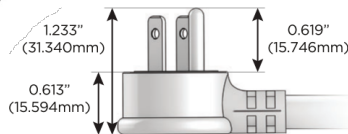

Plug:

Supplied with Low Profile Flat 45° Angle 120 VAC Plug

Optional Standard Straight 120 VAC Plug

Optional Straight 120 VAC Pass-through Plug

- CLEAN, COMPACT DESIGN
- STREAMLINED
- LOW PROFILE
- SIDE-EXITING CORDS
- PLUG & PLAY
- 6' AC CORD & PLUG (FLAT PLUG STANDARD)
- CUSTOMIZABLE CONFIGURATIONS AND FINISHES
- UL LISTED FOR MOUNTING IN FURNITURE
- 15A

M-POWER-5T

AC POWER & DATA CONNECTIVITY SOLUTION

M-POWER-5TRZ-AEAH12-RZAB

Specs:

Modules/Ports:

- A** Tamper Resistant AC Receptacle
- E** USB-A & USB-C (20W)
- H** HDMI
- 12** RJ 12

A E H 12

Distributed by