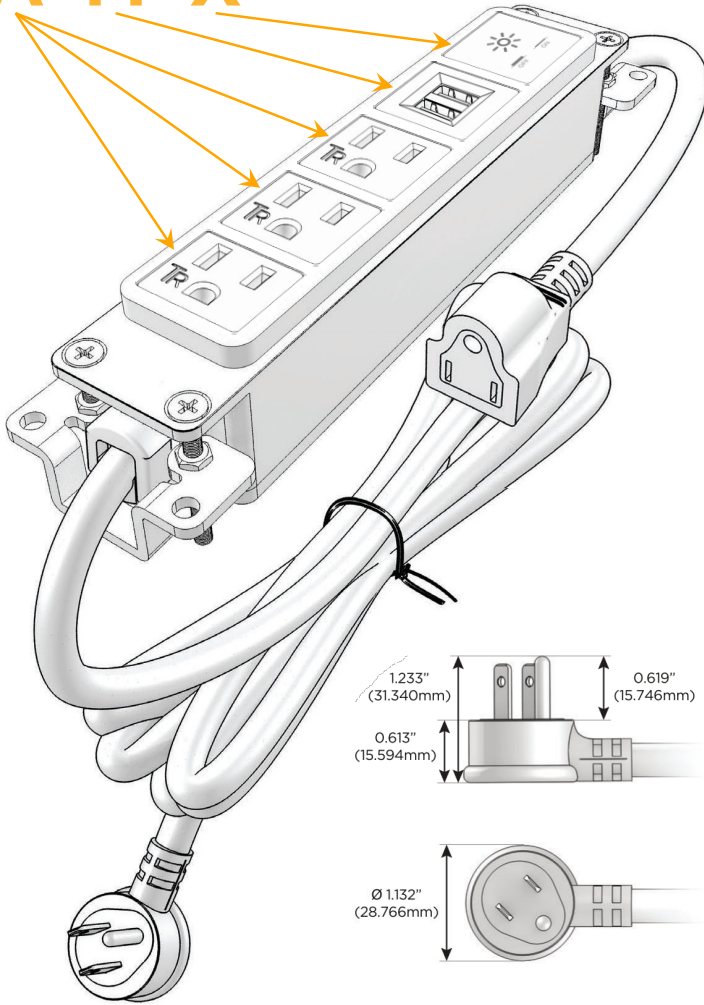

M-POWER-5T

AC POWER & DATA CONNECTIVITY SOLUTION

M-POWER-5TRZ-AAAMX-RZAB

Specs:

Modules/Ports:

- **A** Tamper Resistant AC Receptacle
- **M** Double USB-A (Fast Charging Ports - 18W)
- **X** Switched AC

A M X