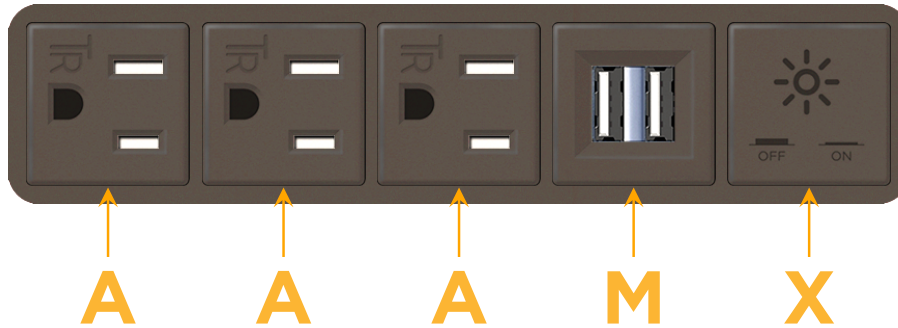

M-POWER-5T

AC POWER & DATA CONNECTIVITY SOLUTION

M-POWER-5TRZ-AAAMX-RZAB

Distributed by

Mormax Company, Inc.

8 Westchester Plaza

Elmsford, NY 10523

914-699-0101

sales@mormax.com

mormax.com

Metro Light & Power's line of power & data solutions offers sophisticated design elements combined with greater ease of installation. Streamlined and low-profile, enhanced by side-exiting cords, our outlets advance the industry with their cutting edge look and feel. We believe flexibility is key, and we provide a variety of mounting options, including the ability to mount in limited spaces. Our outlets are available in many finishes and configurations, in addition to a custom color and finish capability for our clients.

Bezel Finish: **UNICOLOR™ OIL RUBBED BRONZE (ABS)**

Custom Finishes Available M-POWER-5TRZ-AAAMX-RZAB

Features:

Module/Port Options:

- **A** Tamper Resistant AC Receptacle
- **E** USB-A & USB-C (20W)
- **M** Double USB-A (Fast Charging Ports - 18W)
- **H** HDMI
- **6** CAT 6
- **12** RJ 12
- **X** Switched AC
- **Y** 3-Way Switch (Low Voltage)
- **V** USB-C (45W High Speed Charging Port)
- **S** USB-C (25W High Speed Charging Port)
- **R** Switched AC (Rocker Switch)
- **D** Dimmer Switch

Plug:

Supplied with Low Profile Flat 45° Angle 120 VAC Plug

Optional Standard Straight 120 VAC Plug

Optional Straight 120 VAC Pass-through Plug

- CLEAN, COMPACT DESIGN
- STREAMLINED
- LOW PROFILE
- SIDE-EXITING CORDS
- PLUG & PLAY
- 6' AC CORD & PLUG (FLAT PLUG STANDARD)
- CUSTOMIZABLE CONFIGURATIONS AND FINISHES
- UL LISTED FOR MOUNTING IN FURNITURE
- 15A