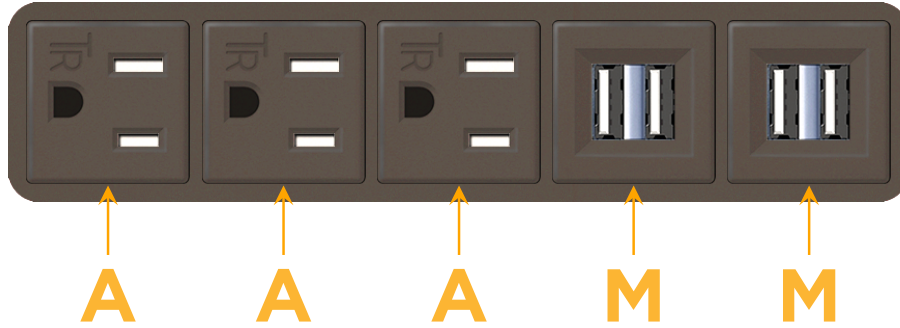

sales@mormax.com

mormax.com

Metro Light & Power's line of power & data solutions offers sophisticated design elements combined with greater ease of installation. Streamlined and low-profile, enhanced by side-exiting cords, our outlets advance the industry with their cutting edge look and feel. We believe flexibility is key, and we provide a variety of mounting options, including the ability to mount in limited spaces. Our outlets are available in many finishes and configurations, in addition to a custom color and finish capability for our clients.

Bezel Finish: **UNICOLOR™ OIL RUBBED BRONZE (ABS)**

Custom Finishes Available M-POWER-5TRZ-AAAMM-RZAB

Features:

Module/Port Options:

- A** Tamper Resistant AC Receptacle
- E** USB-A & USB-C (20W)
- M** Double USB-A (Fast Charging Ports - 18W)
- H** HDMI
- 6** CAT 6
- 12** RJ 12
- X** Switched AC
- Y** 3-Way Switch (Low Voltage)
- V** USB-C (45W High Speed Charging Port)
- S** USB-C (25W High Speed Charging Port)
- R** Switched AC (Rocker Switch)
- D** Dimmer Switch

Plug:

Supplied with Low Profile Flat 45° Angle 120 VAC Plug

Optional Standard Straight 120 VAC Plug

Optional Straight 120 VAC Pass-through Plug

- CLEAN, COMPACT DESIGN
- STREAMLINED
- LOW PROFILE
- SIDE-EXITING CORDS
- PLUG & PLAY
- 6' AC CORD & PLUG (FLAT PLUG STANDARD)
- CUSTOMIZABLE CONFIGURATIONS AND FINISHES
- UL LISTED FOR MOUNTING IN FURNITURE
- 15A

M-POWER-5T

AC POWER & DATA CONNECTIVITY SOLUTION

M-POWER-5TRZ-AAAMM-RZAB

Specs:

Modules/Ports:

- A** Tamper Resistant AC Receptacle
- M** Double USB-A (Fast Charging Ports - 18W)

Distributed by

Mormax Company, Inc.