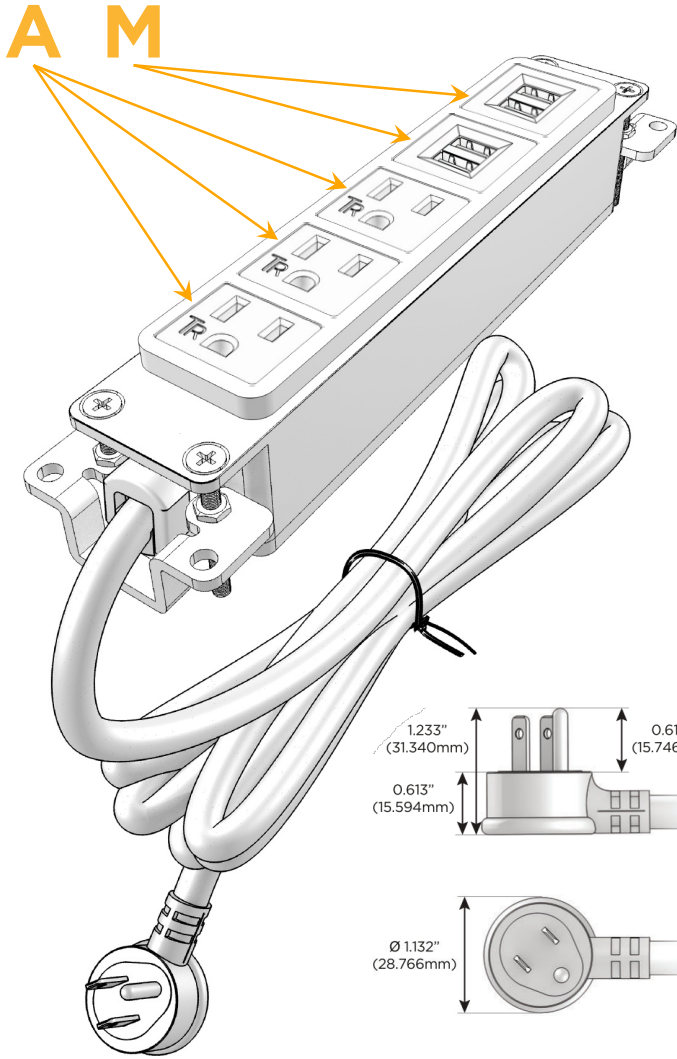

Bezel Finish: **UNICOLOR™ OIL RUBBED BRONZE (ABS)**

Custom Finishes Available M-POWER-5TRZ-AAAMM-RZAB

Features:

Module/Port Options:

- A** Tamper Resistant AC Receptacle
- E** USB-A & USB-C (20W)
- M** Double USB-A (Fast Charging Ports - 18W)
- H** HDMI
- 6** CAT 6
- 12** RJ 12
- X** Switched AC
- Y** 3-Way Switch (Low Voltage)
- V** USB-C (45W High Speed Charging Port)
- S** USB-C (25W High Speed Charging Port)
- R** Switched AC (Rocker Switch)
- D** Dimmer Switch

Plug:

Supplied with Low Profile Flat 45° Angle 120 VAC Plug

Optional Standard Straight 120 VAC Plug

Optional Straight 120 VAC Pass-through Plug

- CLEAN, COMPACT DESIGN
- STREAMLINED
- LOW PROFILE
- SIDE-EXITING CORDS
- PLUG & PLAY
- 6' AC CORD & PLUG (FLAT PLUG STANDARD)
- CUSTOMIZABLE CONFIGURATIONS AND FINISHES
- UL LISTED FOR MOUNTING IN FURNITURE
- 15A

M-POWER-5T

AC POWER & DATA CONNECTIVITY SOLUTION

M-POWER-5TRZ-AAAMM-RZAB

Specs:

Modules/Ports:

- A** Tamper Resistant AC Receptacle
- M** Double USB-A (Fast Charging Ports - 18W)

Distributed by

Mormax Company, Inc.