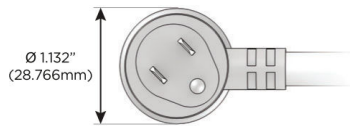

Plug:

Supplied with Low Profile Flat 45° Angle 120 VAC Plug

Optional Standard Straight 120 VAC Plug

Optional Straight 120 VAC Pass-through Plug

- CLEAN, COMPACT DESIGN
- STREAMLINED
- LOW PROFILE
- SIDE-EXITING CORDS
- PLUG & PLAY
- 6' AC CORD & PLUG (FLAT PLUG STANDARD)
- CUSTOMIZABLE CONFIGURATIONS AND FINISHES
- UL LISTED FOR MOUNTING IN FURNITURE
- 15A

M-POWER-5T

AC POWER & DATA CONNECTIVITY SOLUTION

M-POWER-5TRZ-AAAMM-RZAB

Specs:

Modules/Ports:

- A** Tamper Resistant AC Receptacle
- M** Double USB-A (Fast Charging Ports - 18W)

Distributed by

Mormax Company, Inc.