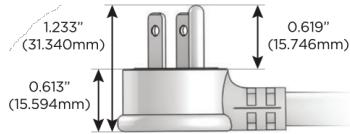

M-POWER-5T

AC POWER & DATA CONNECTIVITY SOLUTION

M-POWER-5TRZ-AAAMM-RZAB

Specs:

Modules/Ports:

- A** Tamper Resistant AC Receptacle
- M** Double USB-A (Fast Charging Ports - 18W)

Distributed by

Mormax Company, Inc.