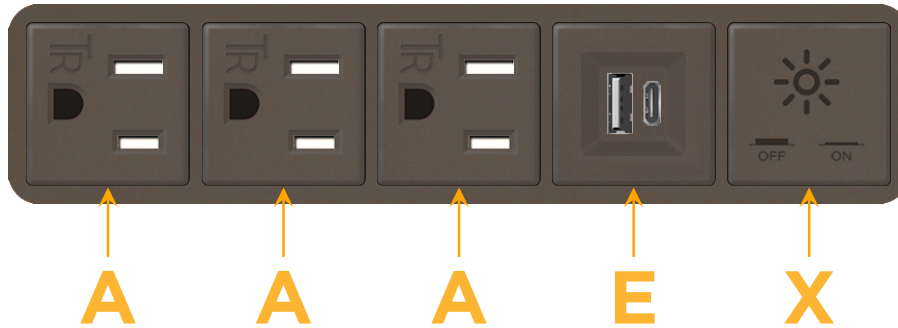

Bezel Finish: **UNICOLOR™ OIL RUBBED BRONZE (ABS)**

Custom Finishes Available M-POWER-5TRZ-AAAEX-RZAB

Features:

Module/Port Options:

- A** Tamper Resistant AC Receptacle
- E** USB-A & USB-C (20W)
- M** Double USB-A (Fast Charging Ports - 18W)
- H** HDMI
- 6** CAT 6
- 12** RJ 12
- X** Switched AC
- Y** 3-Way Switch (Low Voltage)
- V** USB-C (45W High Speed Charging Port)
- S** USB-C (25W High Speed Charging Port)
- R** Switched AC (Rocker Switch)
- D** Dimmer Switch

Plug:

Supplied with Low Profile Flat 45° Angle 120 VAC Plug

Optional Standard Straight 120 VAC Plug

Optional Straight 120 VAC Pass-through Plug

- CLEAN, COMPACT DESIGN
- STREAMLINED
- LOW PROFILE
- SIDE-EXITING CORDS
- PLUG & PLAY
- 6' AC CORD & PLUG (FLAT PLUG STANDARD)
- CUSTOMIZABLE CONFIGURATIONS AND FINISHES
- UL LISTED FOR MOUNTING IN FURNITURE
- 15A

M-POWER-5T

AC POWER & DATA CONNECTIVITY SOLUTION

M-POWER-5TRZ-AAAEX-RZAB

Specs:

Modules/Ports:

- A** Tamper Resistant AC Receptacle
- E** USB-A & USB-C (20W)
- X** Switched AC

A E X

Distributed by