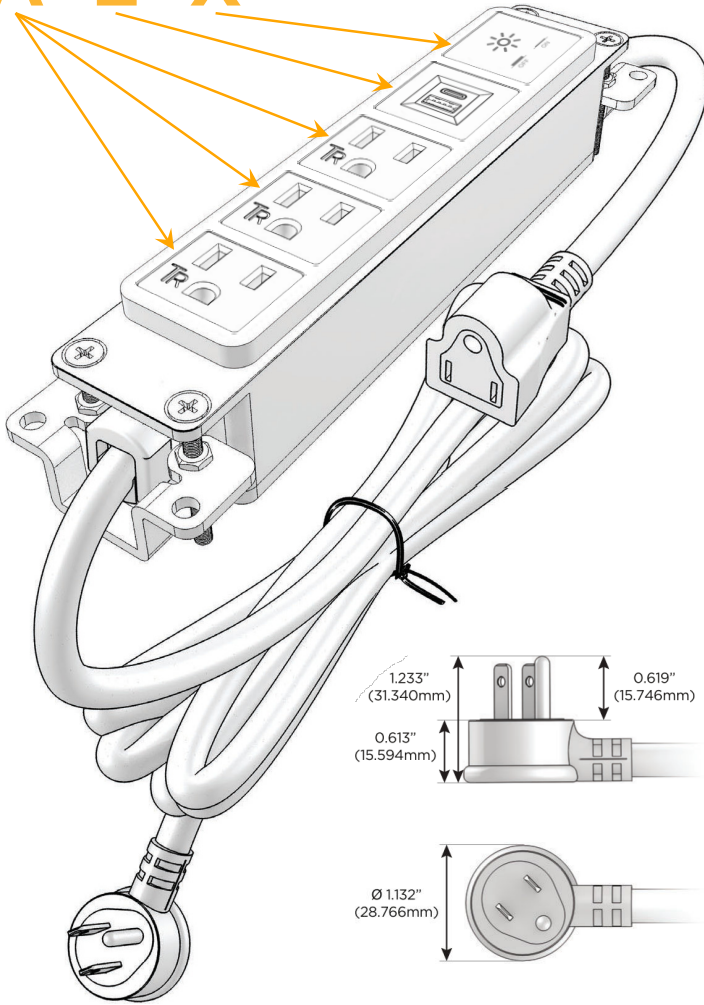

Bezel Finish: **UNICOLOR™ OIL RUBBED BRONZE (ABS)**

Custom Finishes Available M-POWER-5TRZ-AAAEX-RZAB

Features:

Module/Port Options:

- A** Tamper Resistant AC Receptacle
- E** USB-A & USB-C (20W)
- M** Double USB-A (Fast Charging Ports - 18W)
- H** HDMI
- 6** CAT 6
- 12** RJ 12
- X** Switched AC
- Y** 3-Way Switch (Low Voltage)
- V** USB-C (45W High Speed Charging Port)
- S** USB-C (25W High Speed Charging Port)
- R** Switched AC (Rocker Switch)
- D** Dimmer Switch

Plug:

Supplied with Low Profile Flat 45° Angle 120 VAC Plug

Optional Standard Straight 120 VAC Plug

Optional Straight 120 VAC Pass-through Plug

- CLEAN, COMPACT DESIGN
- STREAMLINED
- LOW PROFILE
- SIDE-EXITING CORDS
- PLUG & PLAY
- 6' AC CORD & PLUG (FLAT PLUG STANDARD)
- CUSTOMIZABLE CONFIGURATIONS AND FINISHES
- UL LISTED FOR MOUNTING IN FURNITURE
- 15A

M-POWER-5T

AC POWER & DATA CONNECTIVITY SOLUTION

M-POWER-5TRZ-AAAEX-RZAB

Specs:

Modules/Ports:

- A** Tamper Resistant AC Receptacle
- E** USB-A & USB-C (20W)
- X** Switched AC

A E X

Distributed by