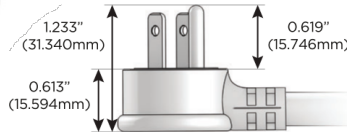

M-POWER-5T

AC POWER & DATA CONNECTIVITY SOLUTION

M-POWER-5TRZ-AAAEX-RZAB

Specs:

Modules/Ports:

- A** Tamper Resistant AC Receptacle
- E** USB-A & USB-C (20W)
- X** Switched AC

A E X

Distributed by