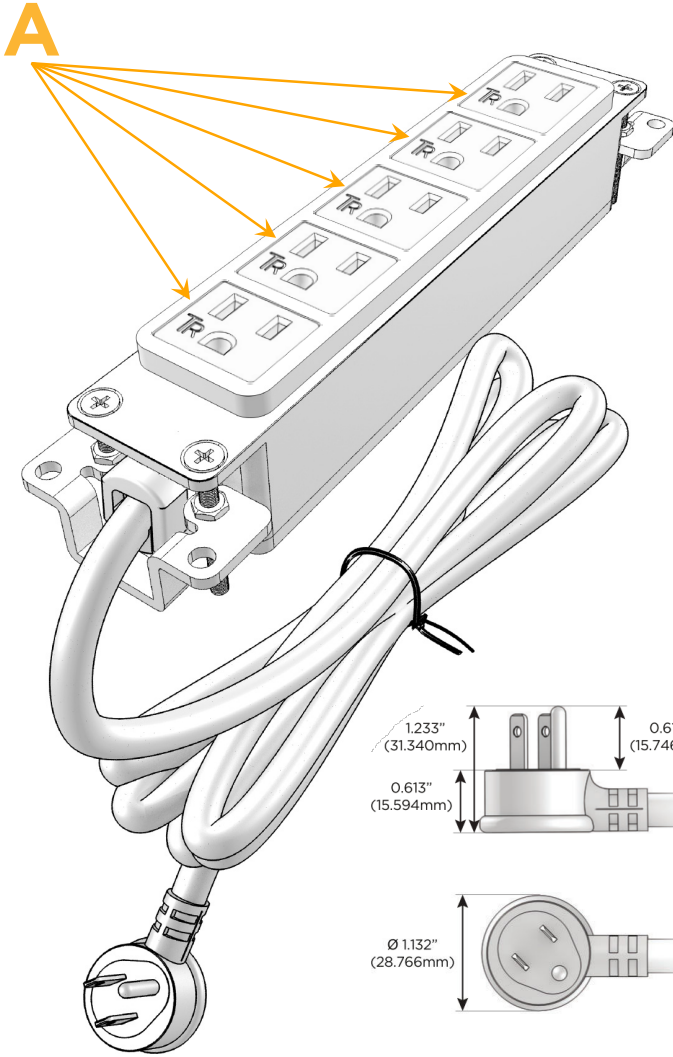

M-POWER-5T

AC POWER & DATA CONNECTIVITY SOLUTION

M-POWER-5TRZ-AAAAA-RZAB

Specs:

Modules/Ports:

- A Tamper Resistant AC Receptacle

Distributed by

Mormax Company, Inc.

8 Westchester Plaza

Elmsford, NY 10523

914-699-0101

sales@mormax.com

mormax.com