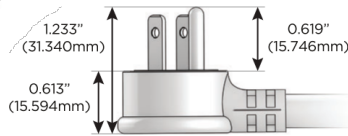

M-POWER-5T

AC POWER & DATA CONNECTIVITY SOLUTION

M-POWER-5TRZ-AAAAA-RZAB

Specs:

Modules/Ports:

- A Tamper Resistant AC Receptacle

Distributed by

Mormax Company, Inc.

8 Westchester Plaza

Elmsford, NY 10523

914-699-0101

sales@mormax.com

mormax.com

TOP