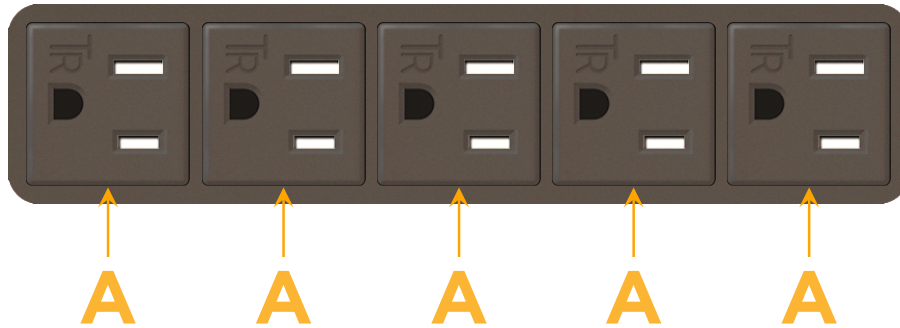

sales@mormax.com

mormax.com

Metro Light & Power's line of power & data solutions offers sophisticated design elements combined with greater ease of installation. Streamlined and low-profile, enhanced by side-exiting cords, our outlets advance the industry with their cutting edge look and feel. We believe flexibility is key, and we provide a variety of mounting options, including the ability to mount in limited spaces. Our outlets are available in many finishes and configurations, in addition to a custom color and finish capability for our clients.

Bezel Finish: **UNICOLOR™ OIL RUBBED BRONZE (ABS)**

Custom Finishes Available M-POWER-5TRZ-AAAAA-RZAB

Features:

Module/Port Options:

- A** Tamper Resistant AC Receptacle
- E** USB-A & USB-C (20W)
- M** Double USB-A (Fast Charging Ports - 18W)
- H** HDMI
- 6** CAT 6
- 12** RJ 12
- X** Switched AC
- Y** 3-Way Switch (Low Voltage)
- V** USB-C (45W High Speed Charging Port)
- S** USB-C (25W High Speed Charging Port)
- R** Switched AC (Rocker Switch)
- D** Dimmer Switch

Plug:

Supplied with Low Profile Flat 45° Angle 120 VAC Plug

Optional Standard Straight 120 VAC Plug

Optional Straight 120 VAC Pass-through Plug

- CLEAN, COMPACT DESIGN
- STREAMLINED
- LOW PROFILE
- SIDE-EXITING CORDS
- PLUG & PLAY
- 6' AC CORD & PLUG (FLAT PLUG STANDARD)
- CUSTOMIZABLE CONFIGURATIONS AND FINISHES
- UL LISTED FOR MOUNTING IN FURNITURE
- 15A

M-POWER-5T

AC POWER & DATA CONNECTIVITY SOLUTION

M-POWER-5TRZ-AAAAA-RZAB

Specs:

Modules/Ports:

- A Tamper Resistant AC Receptacle

Distributed by

Mormax Company, Inc.