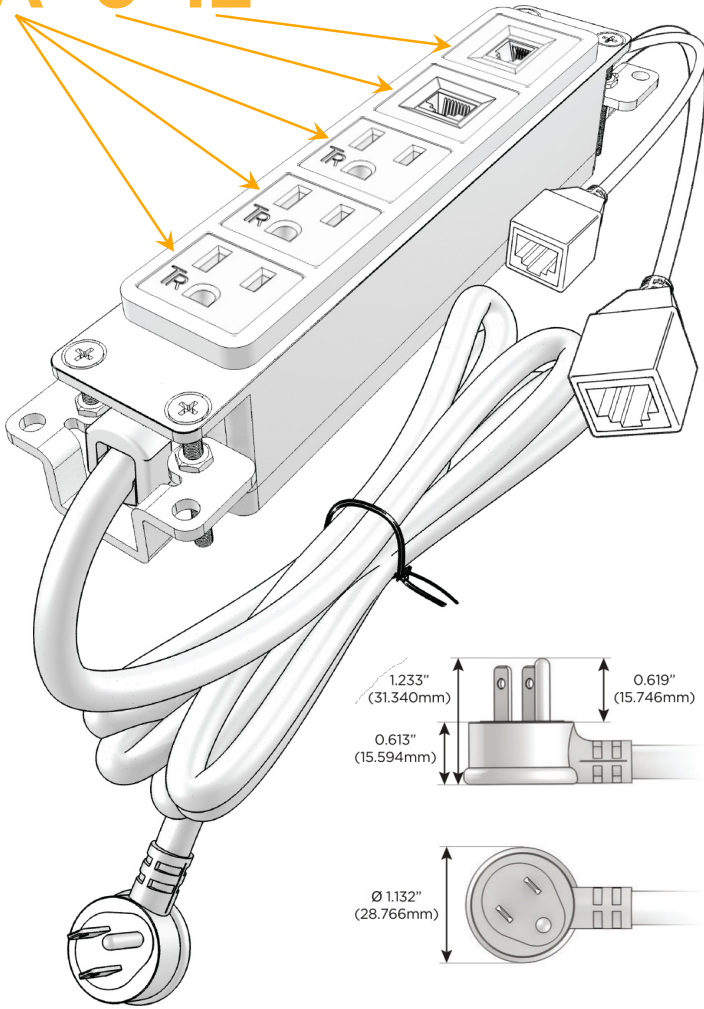

Bezel Finish: **UNICOLOR™ OIL RUBBED BRONZE (ABS)**

Custom Finishes Available M-POWER-5TRZ-AAA612-RZAB

Features:

Module/Port Options:

- A** Tamper Resistant AC Receptacle
- E** USB-A & USB-C (20W)
- M** Double USB-A (Fast Charging Ports - 18W)
- H** HDMI
- 6** CAT 6
- 12** RJ 12
- X** Switched AC
- Y** 3-Way Switch (Low Voltage)
- V** USB-C (45W High Speed Charging Port)
- S** USB-C (25W High Speed Charging Port)
- R** Switched AC (Rocker Switch)
- D** Dimmer Switch

Plug:

- Supplied with Low Profile Flat 45° Angle 120 VAC Plug
- Optional Standard Straight 120 VAC Plug
- Optional Straight 120 VAC Pass-through Plug

- CLEAN, COMPACT DESIGN
- STREAMLINED
- LOW PROFILE
- SIDE-EXITING CORDS
- PLUG & PLAY
- 6' AC CORD & PLUG (FLAT PLUG STANDARD)
- CUSTOMIZABLE CONFIGURATIONS AND FINISHES
- UL LISTED FOR MOUNTING IN FURNITURE
- 15A

M-POWER-5T

AC POWER & DATA CONNECTIVITY SOLUTION

M-POWER-5TRZ-AAA612-RZAB

Specs:

Modules/Ports:

- A** Tamper Resistant AC Receptacle
- 6** CAT 6
- 12** RJ 12

A 6 12

Distributed by