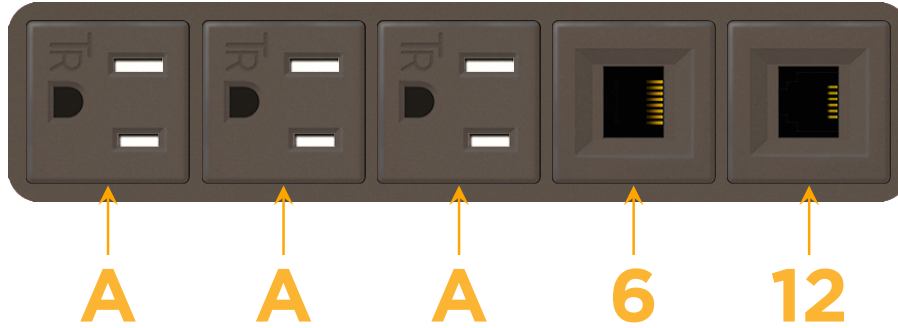

sales@mormax.com

mormax.com

Metro Light & Power's line of power & data solutions offers sophisticated design elements combined with greater ease of installation. Streamlined and low-profile, enhanced by side-exiting cords, our outlets advance the industry with their cutting edge look and feel. We believe flexibility is key, and we provide a variety of mounting options, including the ability to mount in limited spaces. Our outlets are available in many finishes and configurations, in addition to a custom color and finish capability for our clients.

Bezel Finish: **UNICOLOR™ OIL RUBBED BRONZE (ABS)**

Custom Finishes Available M-POWER-5TRZ-AAA612-RZAB

Features:

Module/Port Options:

- A** Tamper Resistant AC Receptacle
- E** USB-A & USB-C (20W)
- M** Double USB-A (Fast Charging Ports - 18W)
- H** HDMI
- 6** CAT 6
- 12** RJ 12
- X** Switched AC
- Y** 3-Way Switch (Low Voltage)
- V** USB-C (45W High Speed Charging Port)
- S** USB-C (25W High Speed Charging Port)
- R** Switched AC (Rocker Switch)
- D** Dimmer Switch

Plug:

- Supplied with Low Profile Flat 45° Angle 120 VAC Plug
- Optional Standard Straight 120 VAC Plug
- Optional Straight 120 VAC Pass-through Plug

- CLEAN, COMPACT DESIGN
- STREAMLINED
- LOW PROFILE
- SIDE-EXITING CORDS
- PLUG & PLAY
- 6' AC CORD & PLUG (FLAT PLUG STANDARD)
- CUSTOMIZABLE CONFIGURATIONS AND FINISHES
- UL LISTED FOR MOUNTING IN FURNITURE
- 15A

M-POWER-5T

AC POWER & DATA CONNECTIVITY SOLUTION

M-POWER-5TRZ-AAA612-RZAB

Specs:

Modules/Ports:

- A** Tamper Resistant AC Receptacle
- 6** CAT 6
- 12** RJ 12

A 6 12

Distributed by