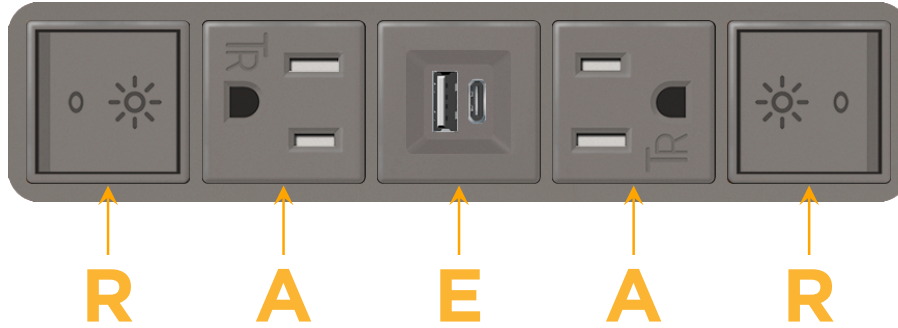

M-POWER-5T

AC POWER & DATA CONNECTIVITY SOLUTION

M-POWER-5TM2-RAEAR-M2AB

Distributed by

Mormax Company, Inc.

8 Westchester Plaza

Elmsford, NY 10523

914-699-0101

sales@mormax.com

mormax.com

Metro Light & Power's line of power & data solutions offers sophisticated design elements combined with greater ease of installation. Streamlined and low-profile, enhanced by side-exiting cords, our outlets advance the industry with their cutting edge look and feel. We believe flexibility is key, and we provide a variety of mounting options, including the ability to mount in limited spaces. Our outlets are available in many finishes and configurations, in addition to a custom color and finish capability for our clients.

Bezel Finish: **UNICOLOR™ MAGNESIUM (ABS)**

Custom Finishes Available M-POWER-5TM2-RAEAR-M2AB

Features:

Module/Port Options:

- **A** Tamper Resistant AC Receptacle
- **E** USB-A & USB-C (20W)
- **M** Double USB-A (Fast Charging Ports - 18W)
- **H** HDMI
- **6** CAT 6
- **12** RJ 12
- **X** Switched AC
- **Y** 3-Way Switch (Low Voltage)
- **V** USB-C (45W High Speed Charging Port)
- **S** USB-C (25W High Speed Charging Port)
- **R** Switched AC (Rocker Switch)
- **D** Dimmer Switch

Plug:

Supplied with Low Profile Flat 45° Angle 120 VAC Plug

Optional Standard Straight 120 VAC Plug

Optional Straight 120 VAC Pass-through Plug

- CLEAN, COMPACT DESIGN
- STREAMLINED
- LOW PROFILE
- SIDE-EXITING CORDS
- PLUG & PLAY
- 6' AC CORD & PLUG (FLAT PLUG STANDARD)
- CUSTOMIZABLE CONFIGURATIONS AND FINISHES
- UL LISTED FOR MOUNTING IN FURNITURE
- 15A