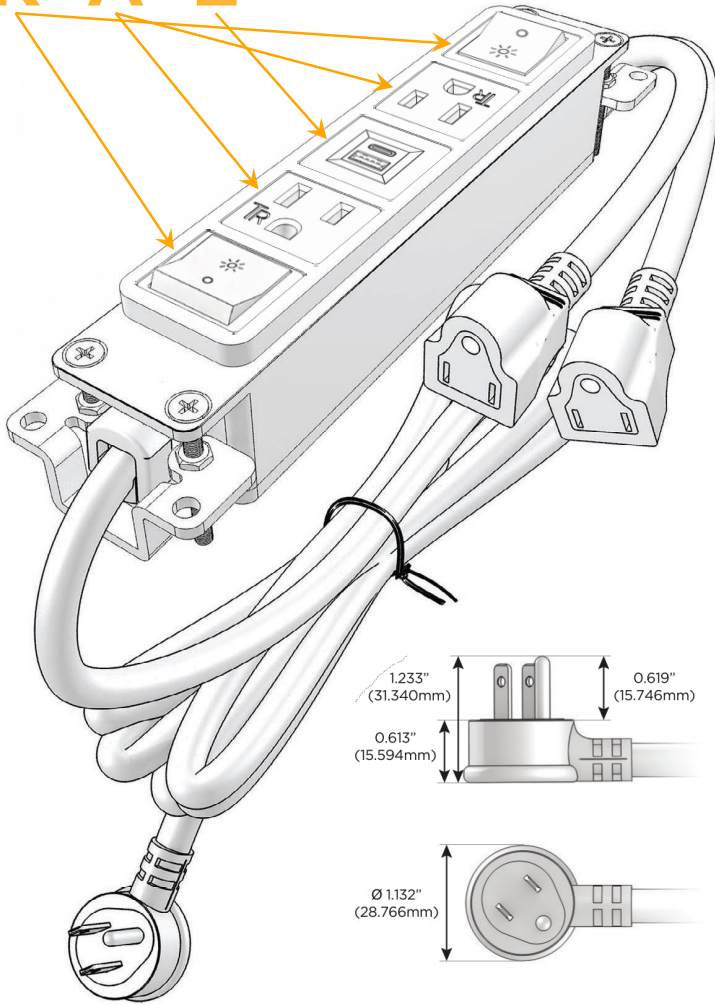

### Module/Port Options:

- A** Tamper Resistant AC Receptacle
- E** USB-A & USB-C (20W)
- M** Double USB-A (Fast Charging Ports - 18W)
- H** HDMI
- 6** CAT 6
- 12** RJ 12
- X** Switched AC
- Y** 3-Way Switch (Low Voltage)
- V** USB-C (45W High Speed Charging Port)
- S** USB-C (25W High Speed Charging Port)
- R** Switched AC (Rocker Switch)
- D** Dimmer Switch

### Plug:

Supplied with Low Profile Flat 45° Angle 120 VAC Plug

Optional Standard Straight 120 VAC Plug

Optional Straight 120 VAC Pass-through Plug

- CLEAN, COMPACT DESIGN
- STREAMLINED
- LOW PROFILE
- SIDE-EXITING CORDS
- PLUG & PLAY
- 6' AC CORD & PLUG (FLAT PLUG STANDARD)
- CUSTOMIZABLE CONFIGURATIONS AND FINISHES
- UL LISTED FOR MOUNTING IN FURNITURE
- 15A

# M-POWER-5T

AC POWER & DATA CONNECTIVITY SOLUTION

M-POWER-5TM2-RAEAR-M2AB

Specs:

**Modules/Ports:**

- R** Switched AC (Rocker Switch)
- A** Tamper Resistant AC Receptacle
- E** USB-A & USB-C (20W)

**R A E**