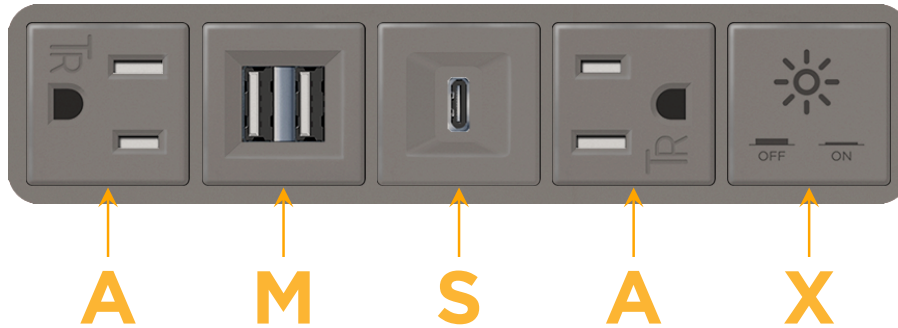

M-POWER-5T

AC POWER & DATA CONNECTIVITY SOLUTION

M-POWER-5TM2-AMSAX-M2AB

Distributed by

Mormax Company, Inc.

8 Westchester Plaza

Elmsford, NY 10523

914-699-0101

sales@mormax.com

mormax.com

Metro Light & Power's line of power & data solutions offers sophisticated design elements combined with greater ease of installation. Streamlined and low-profile, enhanced by side-exiting cords, our outlets advance the industry with their cutting edge look and feel. We believe flexibility is key, and we provide a variety of mounting options, including the ability to mount in limited spaces. Our outlets are available in many finishes and configurations, in addition to a custom color and finish capability for our clients.

Bezel Finish: **UNICOLOR™ MAGNESIUM (ABS)**

Custom Finishes Available M-POWER-5TM2-AMSAX-M2AB

Features:

Module/Port Options:

- **A** Tamper Resistant AC Receptacle
- **E** USB-A & USB-C (20W)
- **M** Double USB-A (Fast Charging Ports - 18W)
- **H** HDMI
- **6** CAT 6
- **12** RJ 12
- **X** Switched AC
- **Y** 3-Way Switch (Low Voltage)
- **V** USB-C (45W High Speed Charging Port)
- **S** USB-C (25W High Speed Charging Port)
- **R** Switched AC (Rocker Switch)
- **D** Dimmer Switch

Plug:

Supplied with Low Profile Flat 45° Angle 120 VAC Plug

Optional Standard Straight 120 VAC Plug

Optional Straight 120 VAC Pass-through Plug

- CLEAN, COMPACT DESIGN
- STREAMLINED
- LOW PROFILE
- SIDE-EXITING CORDS
- PLUG & PLAY
- 6' AC CORD & PLUG (FLAT PLUG STANDARD)
- CUSTOMIZABLE CONFIGURATIONS AND FINISHES
- UL LISTED FOR MOUNTING IN FURNITURE
- 15A