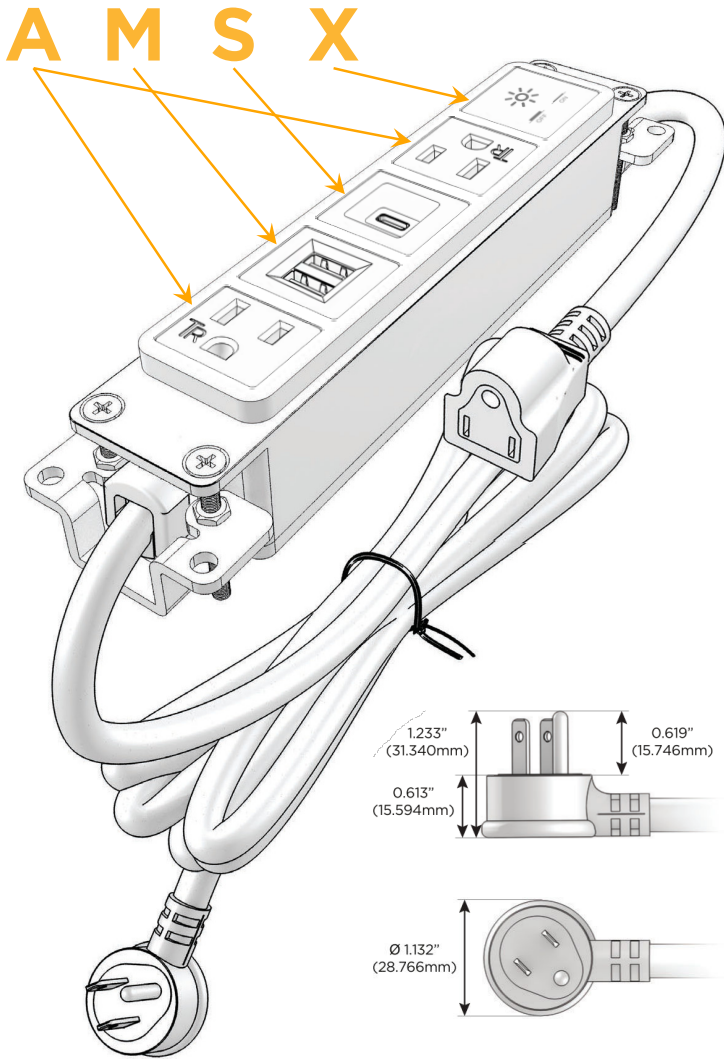

### Module/Port Options:

- A** Tamper Resistant AC Receptacle
- E** USB-A & USB-C (20W)
- M** Double USB-A (Fast Charging Ports - 18W)
- H** HDMI
- 6** CAT 6
- 12** RJ 12
- X** Switched AC
- Y** 3-Way Switch (Low Voltage)
- V** USB-C (45W High Speed Charging Port)
- S** USB-C (25W High Speed Charging Port)
- R** Switched AC (Rocker Switch)
- D** Dimmer Switch

### Plug:

Supplied with Low Profile Flat 45° Angle 120 VAC Plug

Optional Standard Straight 120 VAC Plug

Optional Straight 120 VAC Pass-through Plug

- CLEAN, COMPACT DESIGN
- STREAMLINED
- LOW PROFILE
- SIDE-EXITING CORDS
- PLUG & PLAY
- 6' AC CORD & PLUG (FLAT PLUG STANDARD)
- CUSTOMIZABLE CONFIGURATIONS AND FINISHES
- UL LISTED FOR MOUNTING IN FURNITURE
- 15A

# M-POWER-5T

AC POWER & DATA CONNECTIVITY SOLUTION

M-POWER-5TM2-AMSAX-M2AB

Specs:

**Modules/Ports:**

- A** Tamper Resistant AC Receptacle
- M** Double USB-A (Fast Charging Ports - 18W)
- S** USB-C (25W High Speed Charging Port)
- X** Switched AC