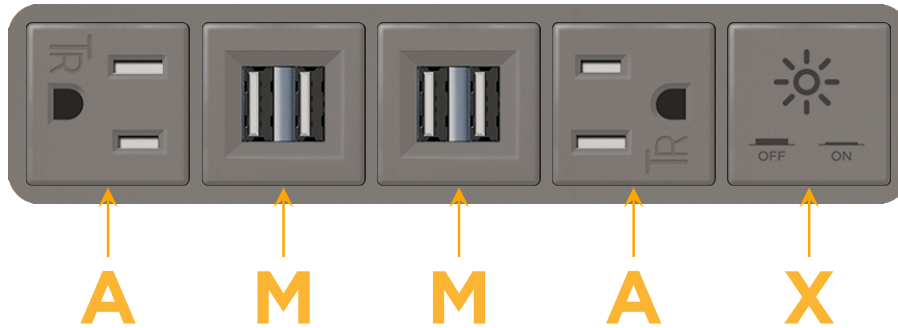

Bezel Finish: **UNICOLOR™ MAGNESIUM (ABS)**

Custom Finishes Available M-POWER-5TM2-AMMAX-M2AB

Features:

Module/Port Options:

- A** Tamper Resistant AC Receptacle
- E** USB-A & USB-C (20W)
- M** Double USB-A (Fast Charging Ports - 18W)
- H** HDMI
- 6** CAT 6
- 12** RJ 12
- X** Switched AC
- Y** 3-Way Switch (Low Voltage)
- V** USB-C (45W High Speed Charging Port)
- S** USB-C (25W High Speed Charging Port)
- R** Switched AC (Rocker Switch)
- D** Dimmer Switch

Plug:

Supplied with Low Profile Flat 45° Angle 120 VAC Plug

Optional Standard Straight 120 VAC Plug

Optional Straight 120 VAC Pass-through Plug

- CLEAN, COMPACT DESIGN
- STREAMLINED
- LOW PROFILE
- SIDE-EXITING CORDS
- PLUG & PLAY
- 6' AC CORD & PLUG (FLAT PLUG STANDARD)
- CUSTOMIZABLE CONFIGURATIONS AND FINISHES
- UL LISTED FOR MOUNTING IN FURNITURE
- 15A

M-POWER-5T

AC POWER & DATA CONNECTIVITY SOLUTION

M-POWER-5TM2-AMMAX-M2AB

Specs:

Modules/Ports:

- A** Tamper Resistant AC Receptacle
- M** Double USB-A (Fast Charging Ports - 18W)
- X** Switched AC

A M X

Distributed by