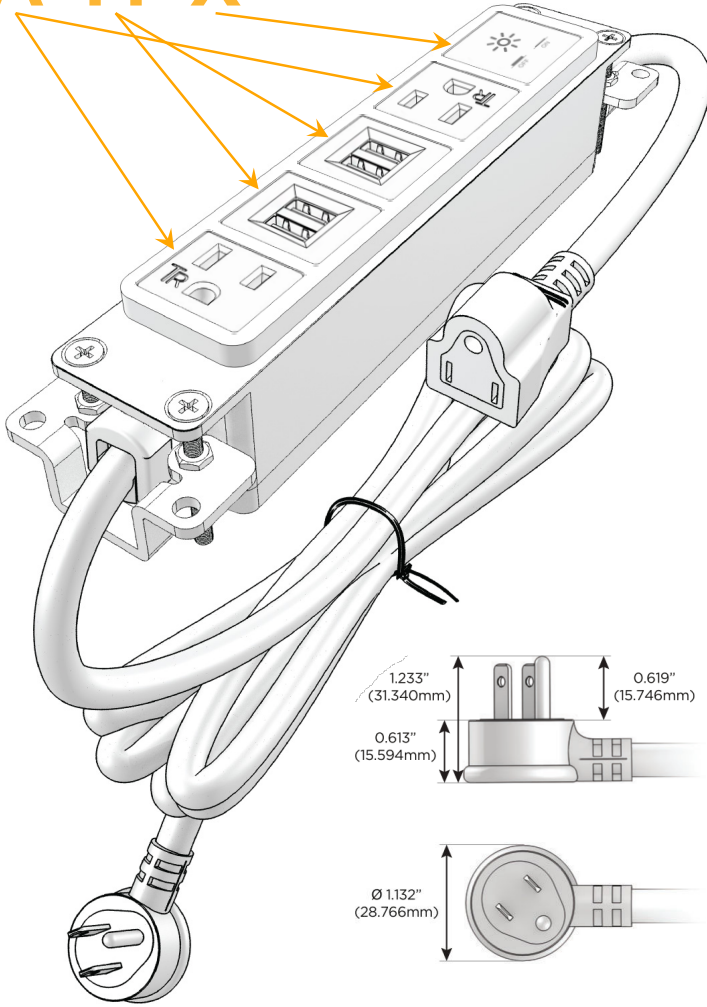

Plug:

Supplied with Low Profile Flat 45° Angle 120 VAC Plug

Optional Standard Straight 120 VAC Plug

Optional Straight 120 VAC Pass-through Plug

- CLEAN, COMPACT DESIGN
- STREAMLINED
- LOW PROFILE
- SIDE-EXITING CORDS
- PLUG & PLAY
- 6' AC CORD & PLUG (FLAT PLUG STANDARD)
- CUSTOMIZABLE CONFIGURATIONS AND FINISHES
- UL LISTED FOR MOUNTING IN FURNITURE
- 15A

M-POWER-5T

AC POWER & DATA CONNECTIVITY SOLUTION

M-POWER-5TM2-AMMAX-M2AB

Specs:

Modules/Ports:

- A** Tamper Resistant AC Receptacle
- M** Double USB-A (Fast Charging Ports - 18W)
- X** Switched AC

A M X

Distributed by