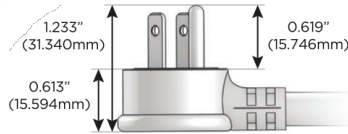

M-POWER-5T

AC POWER & DATA CONNECTIVITY SOLUTION

M-POWER-5TM2-AMMAX-M2AB

Specs:

Modules/Ports:

- A** Tamper Resistant AC Receptacle
- M** Double USB-A (Fast Charging Ports - 18W)
- X** Switched AC

A M X

Distributed by