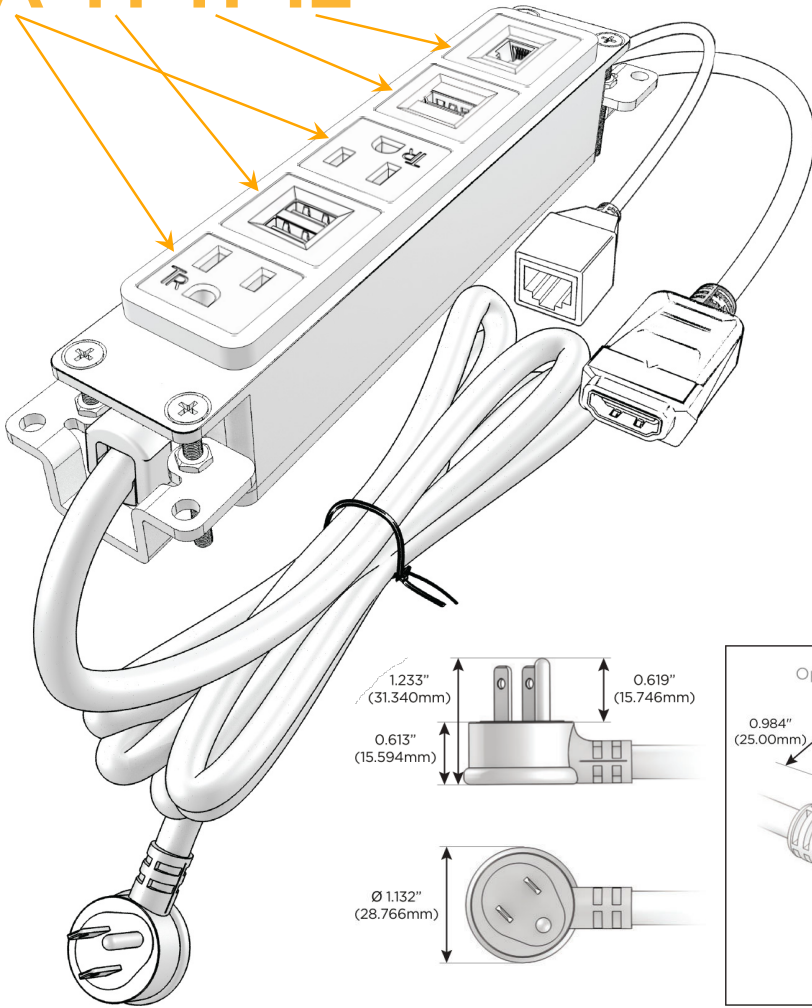

Bezel Finish: **UNICOLOR™ MAGNESIUM (ABS)**

Custom Finishes Available M-POWER-5TM2-AMAH12-M2AB

Features:

Module/Port Options:

- A** Tamper Resistant AC Receptacle
- E** USB-A & USB-C (20W)
- M** Double USB-A (Fast Charging Ports - 18W)
- H** HDMI
- 6** CAT 6
- 12** RJ 12
- X** Switched AC
- Y** 3-Way Switch (Low Voltage)
- V** USB-C (45W High Speed Charging Port)
- S** USB-C (25W High Speed Charging Port)
- R** Switched AC (Rocker Switch)
- D** Dimmer Switch

Plug:

Supplied with Low Profile Flat 45° Angle 120 VAC Plug

Optional Standard Straight 120 VAC Plug

Optional Straight 120 VAC Pass-through Plug

- CLEAN, COMPACT DESIGN
- STREAMLINED
- LOW PROFILE
- SIDE-EXITING CORDS
- PLUG & PLAY
- 6' AC CORD & PLUG (FLAT PLUG STANDARD)
- CUSTOMIZABLE CONFIGURATIONS AND FINISHES
- UL LISTED FOR MOUNTING IN FURNITURE
- 15A

M-POWER-5T

AC POWER & DATA CONNECTIVITY SOLUTION

M-POWER-5TM2-AMAH12-M2AB

Specs:

Modules/Ports:

- A** Tamper Resistant AC Receptacle
- M** Double USB-A (Fast Charging Ports - 18W)
- H** HDMI
- 12** RJ 12

A M H 12