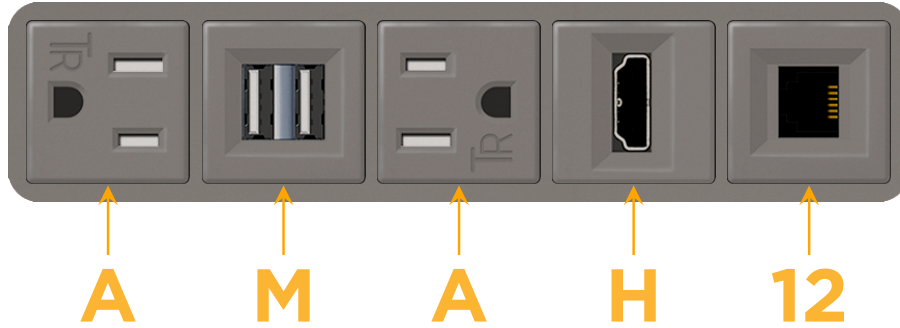

Bezel Finish: **UNICOLOR™ MAGNESIUM (ABS)**

Custom Finishes Available M-POWER-5TM2-AMAH12-M2AB

Features:

Module/Port Options:

- A** Tamper Resistant AC Receptacle
- E** USB-A & USB-C (20W)
- M** Double USB-A (Fast Charging Ports - 18W)
- H** HDMI
- 6** CAT 6
- 12** RJ 12
- X** Switched AC
- Y** 3-Way Switch (Low Voltage)
- V** USB-C (45W High Speed Charging Port)
- S** USB-C (25W High Speed Charging Port)
- R** Switched AC (Rocker Switch)
- D** Dimmer Switch

Plug:

Supplied with Low Profile Flat 45° Angle 120 VAC Plug

Optional Standard Straight 120 VAC Plug

Optional Straight 120 VAC Pass-through Plug

- CLEAN, COMPACT DESIGN
- STREAMLINED
- LOW PROFILE
- SIDE-EXITING CORDS
- PLUG & PLAY
- 6' AC CORD & PLUG (FLAT PLUG STANDARD)
- CUSTOMIZABLE CONFIGURATIONS AND FINISHES
- UL LISTED FOR MOUNTING IN FURNITURE
- 15A

M-POWER-5T

AC POWER & DATA CONNECTIVITY SOLUTION

M-POWER-5TM2-AMAH12-M2AB

Specs:

Modules/Ports:

- A** Tamper Resistant AC Receptacle
- M** Double USB-A (Fast Charging Ports - 18W)
- H** HDMI
- 12** RJ 12

A M H 12