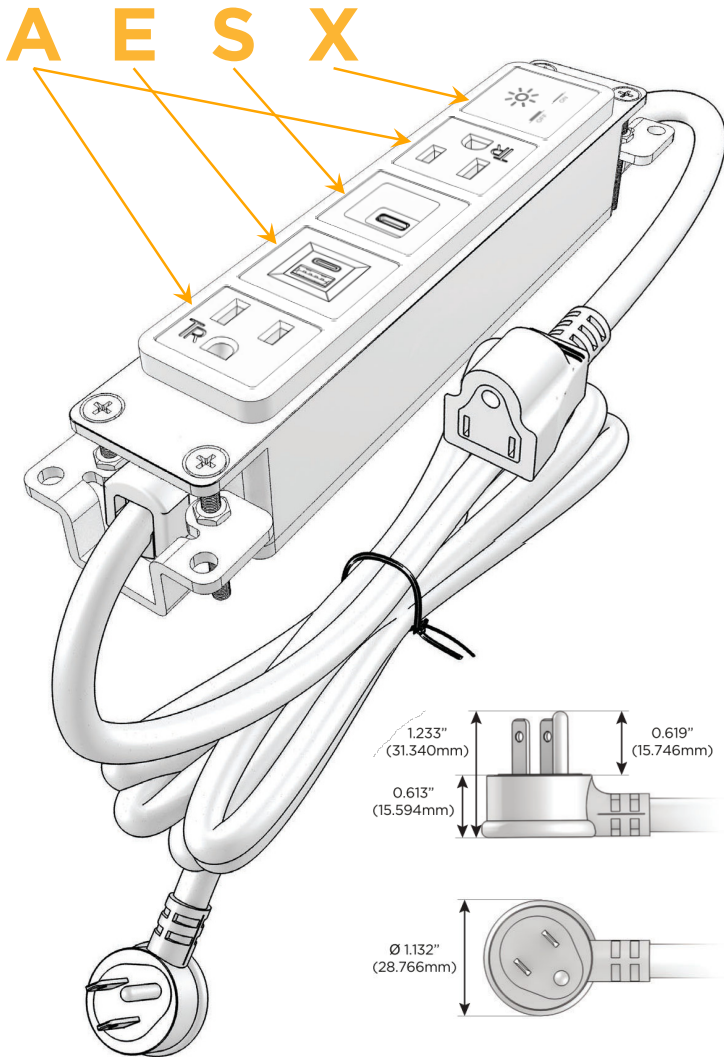

### Module/Port Options:

- A** Tamper Resistant AC Receptacle
- E** USB-A & USB-C (20W)
- M** Double USB-A (Fast Charging Ports - 18W)
- H** HDMI
- 6** CAT 6
- 12** RJ 12
- X** Switched AC
- Y** 3-Way Switch (Low Voltage)
- V** USB-C (45W High Speed Charging Port)
- S** USB-C (25W High Speed Charging Port)
- R** Switched AC (Rocker Switch)
- D** Dimmer Switch

### Plug:

Supplied with Low Profile Flat 45° Angle 120 VAC Plug

Optional Standard Straight 120 VAC Plug

Optional Straight 120 VAC Pass-through Plug

- CLEAN, COMPACT DESIGN
- STREAMLINED
- LOW PROFILE
- SIDE-EXITING CORDS
- PLUG & PLAY
- 6' AC CORD & PLUG (FLAT PLUG STANDARD)
- CUSTOMIZABLE CONFIGURATIONS AND FINISHES
- UL LISTED FOR MOUNTING IN FURNITURE
- 15A

# M-POWER-5T

AC POWER & DATA CONNECTIVITY SOLUTION

M-POWER-5TM2-AESAX-M2AB

Specs:

**Modules/Ports:**

- A** Tamper Resistant AC Receptacle
- E** USB-A & USB-C (20W)
- S** USB-C (25W High Speed Charging Port)
- X** Switched AC