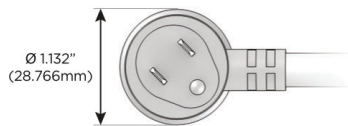

### Plug:

Supplied with Low Profile Flat 45° Angle 120 VAC Plug

Optional Standard Straight 120 VAC Plug

Optional Straight 120 VAC Pass-through Plug

- CLEAN, COMPACT DESIGN
- STREAMLINED
- LOW PROFILE
- SIDE-EXITING CORDS
- PLUG & PLAY
- 6' AC CORD & PLUG (FLAT PLUG STANDARD)
- CUSTOMIZABLE CONFIGURATIONS AND FINISHES
- UL LISTED FOR MOUNTING IN FURNITURE
- 15A

# M-POWER-5T

AC POWER & DATA CONNECTIVITY SOLUTION

M-POWER-5TM2-AESAX-M2AB

Specs:

**Modules/Ports:**

- A** Tamper Resistant AC Receptacle
- E** USB-A & USB-C (20W)
- S** USB-C (25W High Speed Charging Port)
- X** Switched AC