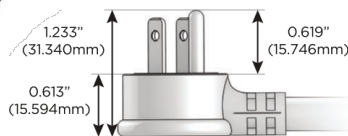

### Plug:

Supplied with Low Profile Flat 45° Angle 120 VAC Plug

Optional Standard Straight 120 VAC Plug

Optional Straight 120 VAC Pass-through Plug

- CLEAN, COMPACT DESIGN
- STREAMLINED
- LOW PROFILE
- SIDE-EXITING CORDS
- PLUG & PLAY
- 6' AC CORD & PLUG (FLAT PLUG STANDARD)
- CUSTOMIZABLE CONFIGURATIONS AND FINISHES
- UL LISTED FOR MOUNTING IN FURNITURE
- 15A

# M-POWER-5T

AC POWER & DATA CONNECTIVITY SOLUTION

M-POWER-5TM2-AESAX-M2AB

Specs:

**Modules/Ports:**

- A** Tamper Resistant AC Receptacle
- E** USB-A & USB-C (20W)
- S** USB-C (25W High Speed Charging Port)
- X** Switched AC