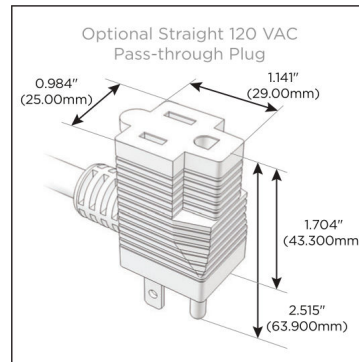

### Module/Port Options:

- A** Tamper Resistant AC Receptacle
- E** USB-A & USB-C (20W)
- M** Double USB-A (Fast Charging Ports - 18W)
- H** HDMI
- 6** CAT 6
- 12** RJ 12
- X** Switched AC
- Y** 3-Way Switch (Low Voltage)
- V** USB-C (45W High Speed Charging Port)
- S** USB-C (25W High Speed Charging Port)
- R** Switched AC (Rocker Switch)
- D** Dimmer Switch

### Plug:

Supplied with Low Profile Flat 45° Angle 120 VAC Plug

Optional Standard Straight 120 VAC Plug

Optional Straight 120 VAC Pass-through Plug

- CLEAN, COMPACT DESIGN
- STREAMLINED
- LOW PROFILE
- SIDE-EXITING CORDS
- PLUG & PLAY
- 6' AC CORD & PLUG (FLAT PLUG STANDARD)
- CUSTOMIZABLE CONFIGURATIONS AND FINISHES
- UL LISTED FOR MOUNTING IN FURNITURE
- 15A

# M-POWER-5T

AC POWER & DATA CONNECTIVITY SOLUTION

M-POWER-5TM2-AESAX-M2AB

Specs:

**Modules/Ports:**

- A** Tamper Resistant AC Receptacle
- E** USB-A & USB-C (20W)
- S** USB-C (25W High Speed Charging Port)
- X** Switched AC