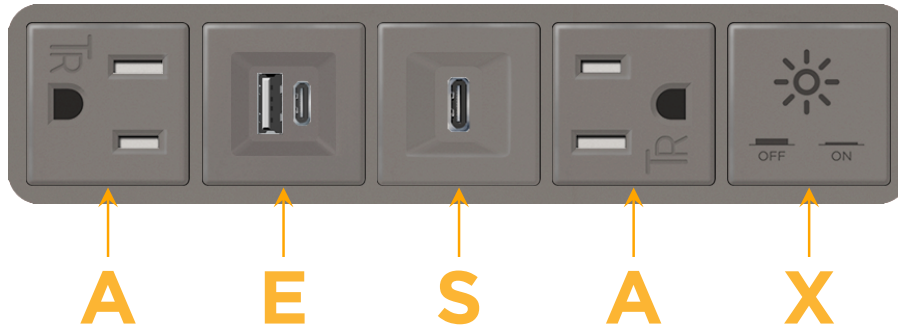

M-POWER-5T

AC POWER & DATA CONNECTIVITY SOLUTION

M-POWER-5TM2-AESAX-M2AB

Distributed by

Mormax Company, Inc.

8 Westchester Plaza

Elmsford, NY 10523

914-699-0101

sales@mormax.com

mormax.com

Metro Light & Power's line of power & data solutions offers sophisticated design elements combined with greater ease of installation. Streamlined and low-profile, enhanced by side-exiting cords, our outlets advance the industry with their cutting edge look and feel. We believe flexibility is key, and we provide a variety of mounting options, including the ability to mount in limited spaces. Our outlets are available in many finishes and configurations, in addition to a custom color and finish capability for our clients.

Bezel Finish: **UNICOLOR™ MAGNESIUM (ABS)**

Custom Finishes Available M-POWER-5TM2-AESAX-M2AB

Features:

Module/Port Options:

- **A** Tamper Resistant AC Receptacle
- **E** USB-A & USB-C (20W)
- **M** Double USB-A (Fast Charging Ports - 18W)
- **H** HDMI
- **6** CAT 6
- **12** RJ 12
- **X** Switched AC
- **Y** 3-Way Switch (Low Voltage)
- **V** USB-C (45W High Speed Charging Port)
- **S** USB-C (25W High Speed Charging Port)
- **R** Switched AC (Rocker Switch)
- **D** Dimmer Switch

Plug:

Supplied with Low Profile Flat 45° Angle 120 VAC Plug

Optional Standard Straight 120 VAC Plug

Optional Straight 120 VAC Pass-through Plug

- CLEAN, COMPACT DESIGN
- STREAMLINED
- LOW PROFILE
- SIDE-EXITING CORDS
- PLUG & PLAY
- 6' AC CORD & PLUG (FLAT PLUG STANDARD)
- CUSTOMIZABLE CONFIGURATIONS AND FINISHES
- UL LISTED FOR MOUNTING IN FURNITURE
- 15A