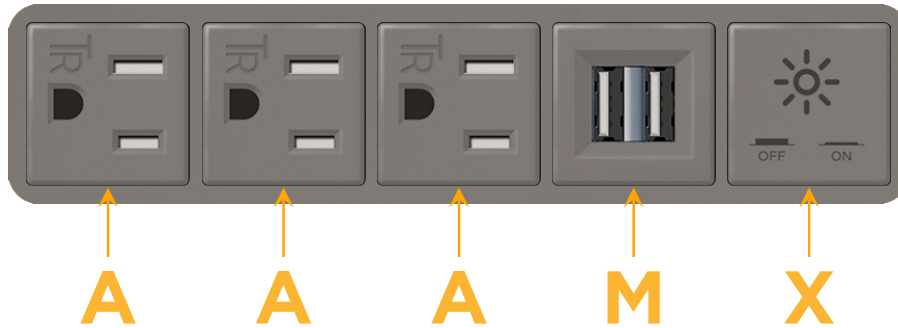

M-POWER-5T

AC POWER & DATA CONNECTIVITY SOLUTION

M-POWER-5TM2-AAAMX-M2AB

Distributed by

Mormax Company, Inc.

8 Westchester Plaza

Elmsford, NY 10523

914-699-0101

sales@mormax.com

mormax.com

Metro Light & Power's line of power & data solutions offers sophisticated design elements combined with greater ease of installation. Streamlined and low-profile, enhanced by side-exiting cords, our outlets advance the industry with their cutting edge look and feel. We believe flexibility is key, and we provide a variety of mounting options, including the ability to mount in limited spaces. Our outlets are available in many finishes and configurations, in addition to a custom color and finish capability for our clients.

Bezel Finish: **UNICOLOR™ MAGNESIUM (ABS)**

Custom Finishes Available M-POWER-5TM2-AAAMX-M2AB

Features:

Module/Port Options:

- **A** Tamper Resistant AC Receptacle
- **E** USB-A & USB-C (20W)
- **M** Double USB-A (Fast Charging Ports - 18W)
- **H** HDMI
- **6** CAT 6
- **12** RJ 12
- **X** Switched AC
- **Y** 3-Way Switch (Low Voltage)
- **V** USB-C (45W High Speed Charging Port)
- **S** USB-C (25W High Speed Charging Port)
- **R** Switched AC (Rocker Switch)
- **D** Dimmer Switch

Plug:

Supplied with Low Profile Flat 45° Angle 120 VAC Plug

Optional Standard Straight 120 VAC Plug

Optional Straight 120 VAC Pass-through Plug

- CLEAN, COMPACT DESIGN
- STREAMLINED
- LOW PROFILE
- SIDE-EXITING CORDS
- PLUG & PLAY
- 6' AC CORD & PLUG (FLAT PLUG STANDARD)
- CUSTOMIZABLE CONFIGURATIONS AND FINISHES
- UL LISTED FOR MOUNTING IN FURNITURE
- 15A