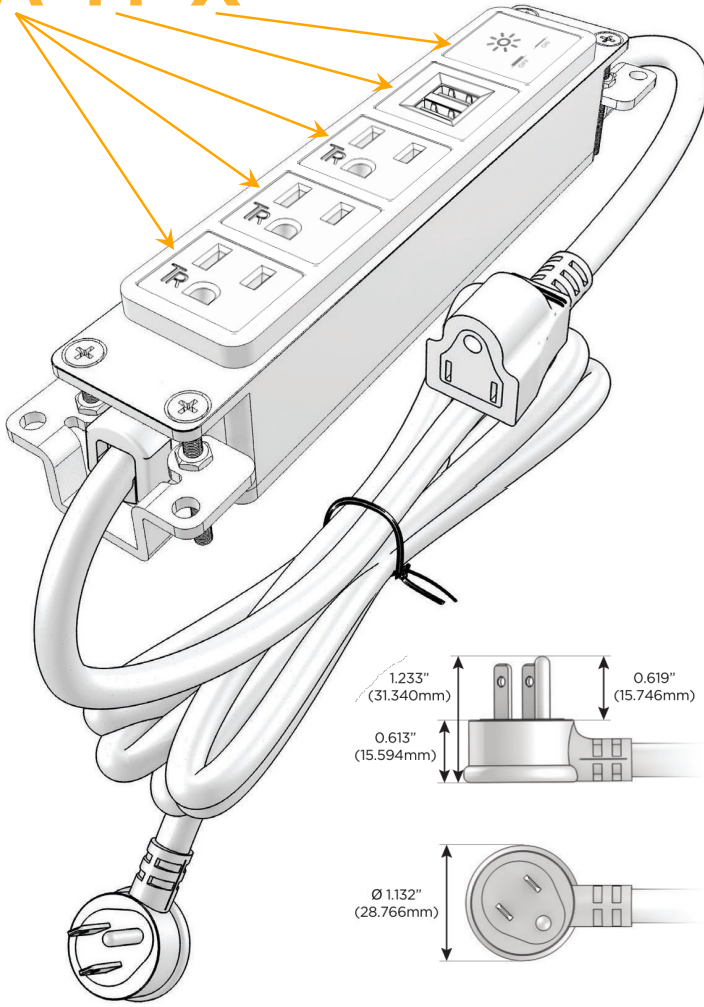

M-POWER-5T

AC POWER & DATA CONNECTIVITY SOLUTION

M-POWER-5TM2-AAAMX-M2AB

Specs:

Modules/Ports:

- **A** Tamper Resistant AC Receptacle
- **M** Double USB-A (Fast Charging Ports - 18W)
- **X** Switched AC

A M X