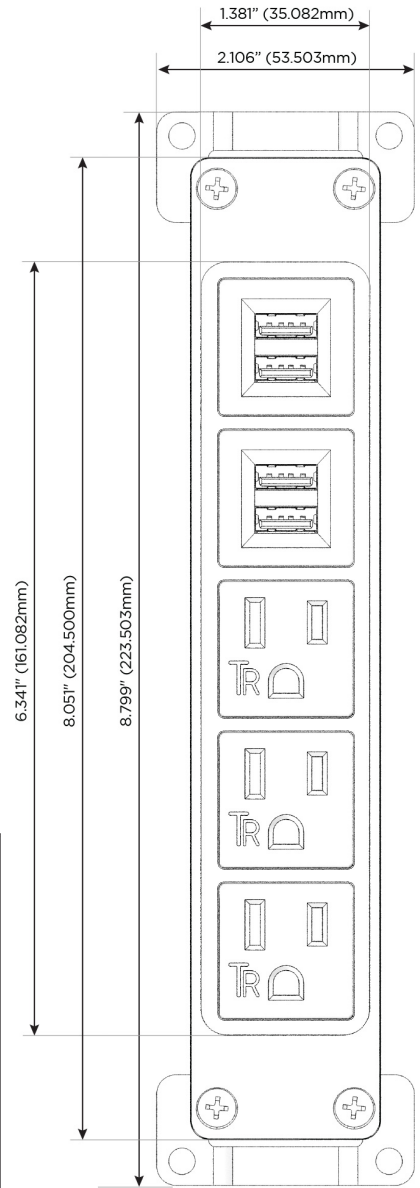

Distributed by

Mormax Company, Inc.

8 Westchester Plaza

Elmsford, NY 10523

914-699-0101

sales@mormax.com

mormax.com

TOP