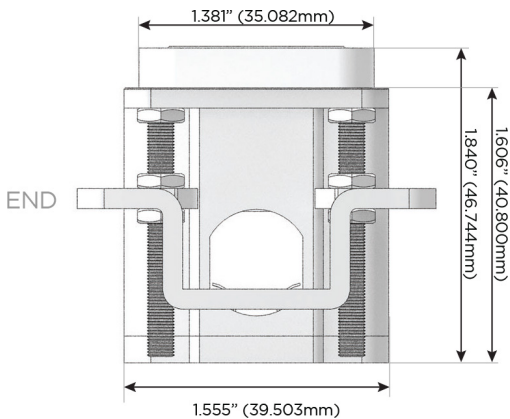

#### Plug:

Supplied with Low Profile Flat 45° Angle 120 VAC Plug

Optional Standard Straight 120 VAC Plug

Optional Straight 120 VAC Pass-through Plug

- CLEAN, COMPACT DESIGN
- STREAMLINED
- LOW PROFILE
- SIDE-EXITING CORDS
- PLUG & PLAY
- 6' AC CORD & PLUG (FLAT PLUG STANDARD)
- CUSTOMIZABLE CONFIGURATIONS AND FINISHES
- UL LISTED FOR MOUNTING IN FURNITURE
- 15A

# M-POWER-5T

AC POWER & DATA CONNECTIVITY SOLUTION

M-POWER-5TG1-AAAMM-G1AB

Specs:

**Modules/Ports:**

- A** Tamper Resistant AC Receptacle
- M** Double USB-A (Fast Charging Ports - 18W)

Distributed by

Mormax Company, Inc.

8 Westchester Plaza

Elmsford, NY 10523

914-699-0101

sales@mormax.com

mormax.com

TOP

SIDE