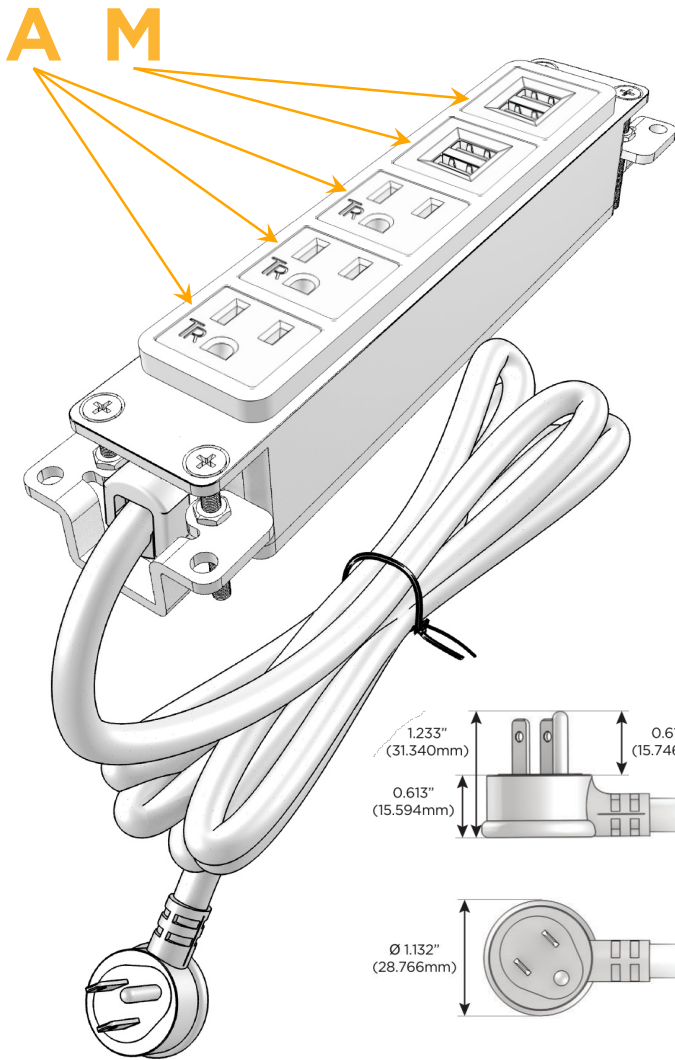

#### Module/Port Options:

- A** Tamper Resistant AC Receptacle
- E** USB-A & USB-C (20W)
- M** Double USB-A (Fast Charging Ports - 18W)
- H** HDMI
- 6** CAT 6
- 12** RJ 12
- X** Switched AC
- Y** 3-Way Switch (Low Voltage)
- V** USB-C (45W High Speed Charging Port)
- S** USB-C (25W High Speed Charging Port)
- R** Switched AC (Rocker Switch)
- D** Dimmer Switch

#### Plug:

Supplied with Low Profile Flat 45° Angle 120 VAC Plug

Optional Standard Straight 120 VAC Plug

Optional Straight 120 VAC Pass-through Plug

- CLEAN, COMPACT DESIGN
- STREAMLINED
- LOW PROFILE
- SIDE-EXITING CORDS
- PLUG & PLAY
- 6' AC CORD & PLUG (FLAT PLUG STANDARD)
- CUSTOMIZABLE CONFIGURATIONS AND FINISHES
- UL LISTED FOR MOUNTING IN FURNITURE
- 15A

# M-POWER-5T

AC POWER & DATA CONNECTIVITY SOLUTION

M-POWER-5TG1-AAAMM-G1AB

Specs:

**Modules/Ports:**

- A** Tamper Resistant AC Receptacle
- M** Double USB-A (Fast Charging Ports - 18W)

Distributed by

Mormax Company, Inc.