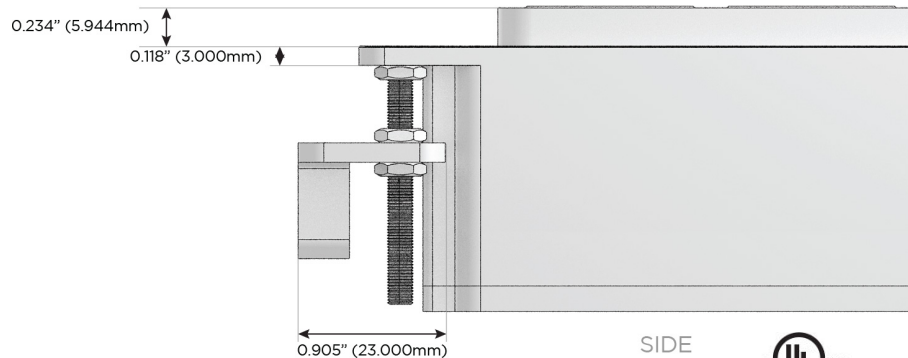

Distributed by

Mormax Company, Inc.

8 Westchester Plaza

Elmsford, NY 10523

914-699-0101

sales@mormax.com

mormax.com

TOP