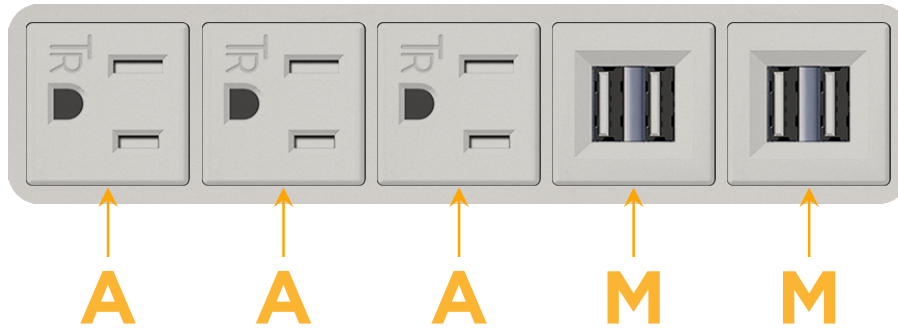

M-POWER-5T

AC POWER & DATA CONNECTIVITY SOLUTION

M-POWER-5TG1-AAAMM-G1AB

Distributed by

Mormax Company, Inc.

8 Westchester Plaza

Elmsford, NY 10523

914-699-0101

sales@mormax.com

mormax.com

Metro Light & Power's line of power & data solutions offers sophisticated design elements combined with greater ease of installation. Streamlined and low-profile, enhanced by side-exiting cords, our outlets advance the industry with their cutting edge look and feel. We believe flexibility is key, and we provide a variety of mounting options, including the ability to mount in limited spaces. Our outlets are available in many finishes and configurations, in addition to a custom color and finish capability for our clients.

Bezel Finish: **UNICOLOR™ GRAY (ABS)**

Custom Finishes Available M-POWER-5TG1-AAAMM-G1AB

Features:

Module/Port Options:

- **A** Tamper Resistant AC Receptacle
- **E** USB-A & USB-C (20W)
- **M** Double USB-A (Fast Charging Ports - 18W)
- **H** HDMI
- **6** CAT 6
- **12** RJ 12
- **X** Switched AC
- **Y** 3-Way Switch (Low Voltage)
- **V** USB-C (45W High Speed Charging Port)
- **S** USB-C (25W High Speed Charging Port)
- **R** Switched AC (Rocker Switch)
- **D** Dimmer Switch

Plug:

Supplied with Low Profile Flat 45° Angle 120 VAC Plug

Optional Standard Straight 120 VAC Plug

Optional Straight 120 VAC Pass-through Plug

- CLEAN, COMPACT DESIGN
- STREAMLINED
- LOW PROFILE
- SIDE-EXITING CORDS
- PLUG & PLAY
- 6' AC CORD & PLUG (FLAT PLUG STANDARD)
- CUSTOMIZABLE CONFIGURATIONS AND FINISHES
- UL LISTED FOR MOUNTING IN FURNITURE
- 15A