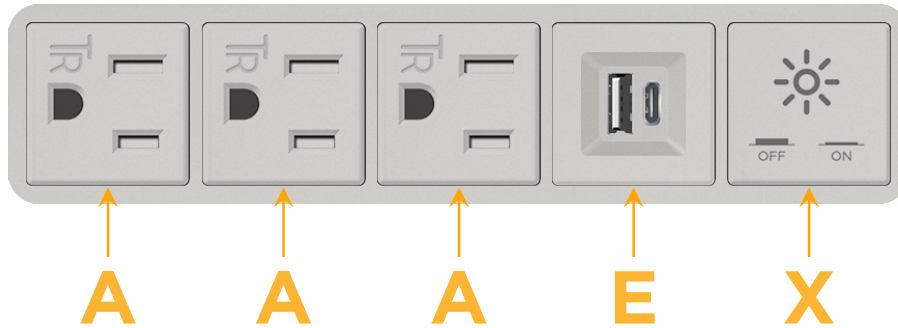

M-POWER-5T

AC POWER & DATA CONNECTIVITY SOLUTION

M-POWER-5TG1-AAAEX-G1AB

Distributed by

Mormax Company, Inc.

8 Westchester Plaza

Elmsford, NY 10523

914-699-0101

sales@mormax.com

mormax.com

Metro Light & Power's line of power & data solutions offers sophisticated design elements combined with greater ease of installation. Streamlined and low-profile, enhanced by side-exiting cords, our outlets advance the industry with their cutting edge look and feel. We believe flexibility is key, and we provide a variety of mounting options, including the ability to mount in limited spaces. Our outlets are available in many finishes and configurations, in addition to a custom color and finish capability for our clients.

Bezel Finish: **UNICOLOR™ GRAY (ABS)**

Custom Finishes Available M-POWER-5TG1-AAAEX-G1AB

Features:

Module/Port Options:

- **A** Tamper Resistant AC Receptacle
- **E** USB-A & USB-C (20W)
- **M** Double USB-A (Fast Charging Ports - 18W)
- **H** HDMI
- **6** CAT 6
- **12** RJ 12
- **X** Switched AC
- **Y** 3-Way Switch (Low Voltage)
- **V** USB-C (45W High Speed Charging Port)
- **S** USB-C (25W High Speed Charging Port)
- **R** Switched AC (Rocker Switch)
- **D** Dimmer Switch

Plug:

Supplied with Low Profile Flat 45° Angle 120 VAC Plug

Optional Standard Straight 120 VAC Plug

Optional Straight 120 VAC Pass-through Plug

- CLEAN, COMPACT DESIGN
- STREAMLINED
- LOW PROFILE
- SIDE-EXITING CORDS
- PLUG & PLAY
- 6' AC CORD & PLUG (FLAT PLUG STANDARD)
- CUSTOMIZABLE CONFIGURATIONS AND FINISHES
- UL LISTED FOR MOUNTING IN FURNITURE
- 15A