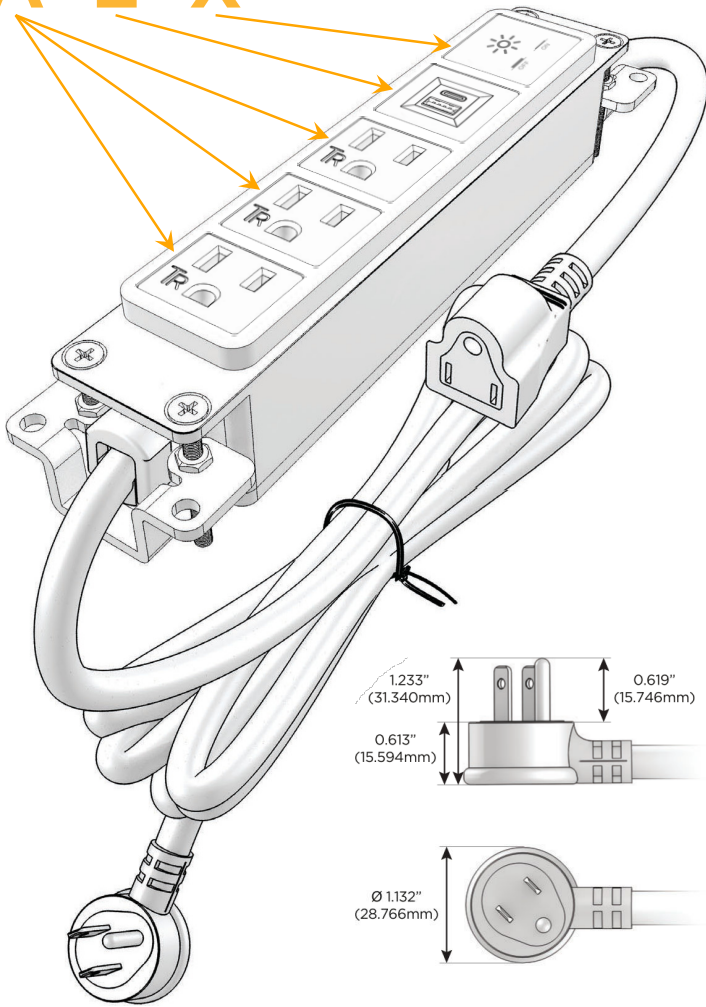

#### Module/Port Options:

- A** Tamper Resistant AC Receptacle
- E** USB-A & USB-C (20W)
- M** Double USB-A (Fast Charging Ports - 18W)
- H** HDMI
- 6** CAT 6
- 12** RJ 12
- X** Switched AC
- Y** 3-Way Switch (Low Voltage)
- V** USB-C (45W High Speed Charging Port)
- S** USB-C (25W High Speed Charging Port)
- R** Switched AC (Rocker Switch)
- D** Dimmer Switch

#### Plug:

Supplied with Low Profile Flat 45° Angle 120 VAC Plug

Optional Standard Straight 120 VAC Plug

Optional Straight 120 VAC Pass-through Plug

- CLEAN, COMPACT DESIGN
- STREAMLINED
- LOW PROFILE
- SIDE-EXITING CORDS
- PLUG & PLAY
- 6' AC CORD & PLUG (FLAT PLUG STANDARD)
- CUSTOMIZABLE CONFIGURATIONS AND FINISHES
- UL LISTED FOR MOUNTING IN FURNITURE
- 15A

# M-POWER-5T

AC POWER & DATA CONNECTIVITY SOLUTION

M-POWER-5TG1-AAAEX-G1AB

Specs:

**Modules/Ports:**

- A** Tamper Resistant AC Receptacle
- E** USB-A & USB-C (20W)
- X** Switched AC

**A E X**

Distributed by