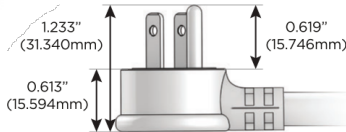

# M-POWER-5T

AC POWER & DATA CONNECTIVITY SOLUTION

M-POWER-5TG1-AAAEX-G1AB

Specs:

**Modules/Ports:**

- A** Tamper Resistant AC Receptacle
- E** USB-A & USB-C (20W)
- X** Switched AC

**A E X**

Distributed by