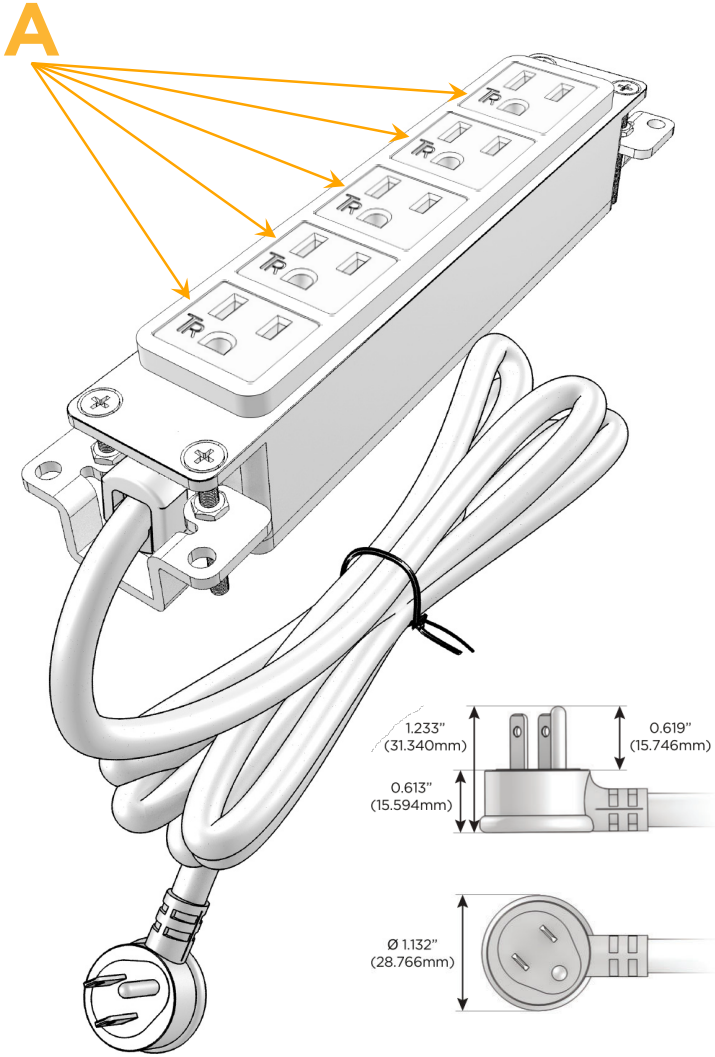

### Module/Port Options:

- A** Tamper Resistant AC Receptacle
- E** USB-A & USB-C (20W)
- M** Double USB-A (Fast Charging Ports - 18W)
- H** HDMI
- 6** CAT 6
- 12** RJ 12
- X** Switched AC
- Y** 3-Way Switch (Low Voltage)
- V** USB-C (45W High Speed Charging Port)
- S** USB-C (25W High Speed Charging Port)
- R** Switched AC (Rocker Switch)
- D** Dimmer Switch

### Plug:

Supplied with Low Profile Flat 45° Angle 120 VAC Plug

Optional Standard Straight 120 VAC Plug

Optional Straight 120 VAC Pass-through Plug

- CLEAN, COMPACT DESIGN
- STREAMLINED
- LOW PROFILE
- SIDE-EXITING CORDS
- PLUG & PLAY
- 6' AC CORD & PLUG (FLAT PLUG STANDARD)
- CUSTOMIZABLE CONFIGURATIONS AND FINISHES
- UL LISTED FOR MOUNTING IN FURNITURE
- 15A

# M-POWER-5T

AC POWER & DATA CONNECTIVITY SOLUTION

M-POWER-5TG1-AAAAA-G1AB

Specs:

**Modules/Ports:**

- A Tamper Resistant AC Receptacle

Distributed by

Mormax Company, Inc.