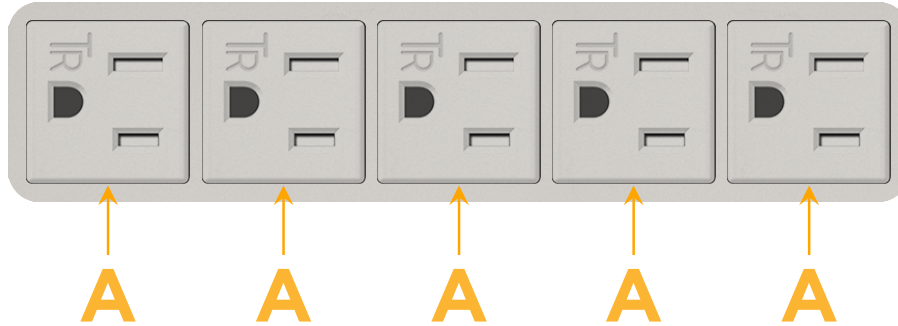

M-POWER-5T

AC POWER & DATA CONNECTIVITY SOLUTION

M-POWER-5TG1-AAAAA-G1AB

Distributed by

Mormax Company, Inc.

8 Westchester Plaza

Elmsford, NY 10523

914-699-0101

sales@mormax.com

mormax.com

Metro Light & Power's line of power & data solutions offers sophisticated design elements combined with greater ease of installation. Streamlined and low-profile, enhanced by side-exiting cords, our outlets advance the industry with their cutting edge look and feel. We believe flexibility is key, and we provide a variety of mounting options, including the ability to mount in limited spaces. Our outlets are available in many finishes and configurations, in addition to a custom color and finish capability for our clients.

Bezel Finish: **UNICOLOR™ GRAY (ABS)**

Custom Finishes Available M-POWER-5TG1-AAAAA-G1AB

Features:

Module/Port Options:

- **A** Tamper Resistant AC Receptacle
- **E** USB-A & USB-C (20W)
- **M** Double USB-A (Fast Charging Ports - 18W)
- **H** HDMI
- **6** CAT 6
- **12** RJ 12
- **X** Switched AC
- **Y** 3-Way Switch (Low Voltage)
- **V** USB-C (45W High Speed Charging Port)
- **S** USB-C (25W High Speed Charging Port)
- **R** Switched AC (Rocker Switch)
- **D** Dimmer Switch

Plug:

Supplied with Low Profile Flat 45° Angle 120 VAC Plug

Optional Standard Straight 120 VAC Plug

Optional Straight 120 VAC Pass-through Plug

- CLEAN, COMPACT DESIGN
- STREAMLINED
- LOW PROFILE
- SIDE-EXITING CORDS
- PLUG & PLAY
- 6' AC CORD & PLUG (FLAT PLUG STANDARD)
- CUSTOMIZABLE CONFIGURATIONS AND FINISHES
- UL LISTED FOR MOUNTING IN FURNITURE
- 15A