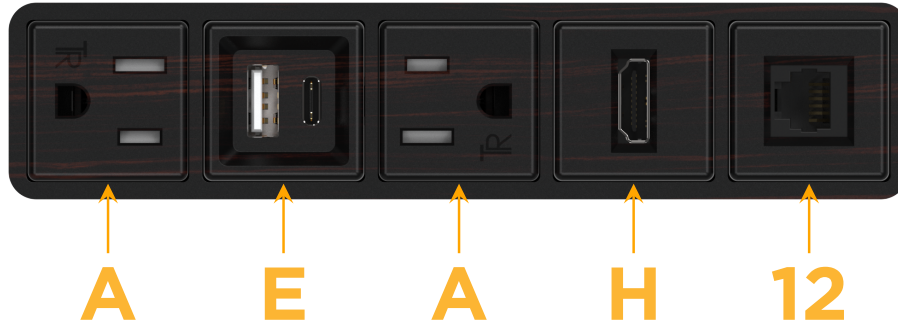

M-POWER-5T

AC POWER & DATA CONNECTIVITY SOLUTION

M-POWER-5TEB-AEAH12-EBAB

Distributed by

Mormax Company, Inc.

8 Westchester Plaza

Elmsford, NY 10523

914-699-0101

sales@mormax.com

mormax.com

Metro Light & Power's line of power & data solutions offers sophisticated design elements combined with greater ease of installation. Streamlined and low-profile, enhanced by side-exiting cords, our outlets advance the industry with their cutting edge look and feel. We believe flexibility is key, and we provide a variety of mounting options, including the ability to mount in limited spaces. Our outlets are available in many finishes and configurations, in addition to a custom color and finish capability for our clients.

Bezel Finish: **OMNIGRAPHIC™ EBONY (ABS)**

Custom Finishes Available M-POWER-5TEB-AEAH12-EBAB

Features:

Module/Port Options:

- **A** Tamper Resistant AC Receptacle
- **E** USB-A & USB-C (20W)
- **M** Double USB-A (Fast Charging Ports - 18W)
- **H** HDMI
- **6** CAT 6
- **12** RJ 12
- **X** Switched AC
- **Y** 3-Way Switch (Low Voltage)
- **V** USB-C (45W High Speed Charging Port)
- **S** USB-C (25W High Speed Charging Port)
- **R** Switched AC (Rocker Switch)
- **D** Dimmer Switch

Plug:

Supplied with Low Profile Flat 45° Angle 120 VAC Plug

Optional Standard Straight 120 VAC Plug

Optional Straight 120 VAC Pass-through Plug

- CLEAN, COMPACT DESIGN
- STREAMLINED
- LOW PROFILE
- SIDE-EXITING CORDS
- PLUG & PLAY
- 6' AC CORD & PLUG (FLAT PLUG STANDARD)
- CUSTOMIZABLE CONFIGURATIONS AND FINISHES
- UL LISTED FOR MOUNTING IN FURNITURE
- 15A