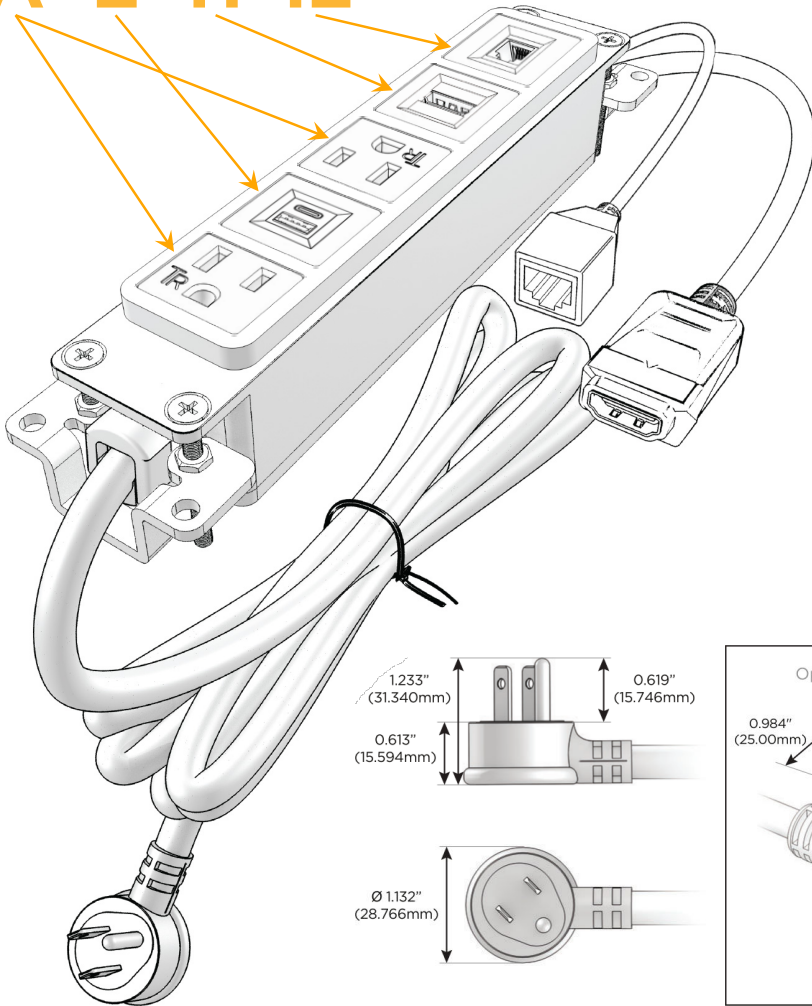

### Module/Port Options:

- A** Tamper Resistant AC Receptacle
- E** USB-A & USB-C (20W)
- M** Double USB-A (Fast Charging Ports - 18W)
- H** HDMI
- 6** CAT 6
- 12** RJ 12
- X** Switched AC
- Y** 3-Way Switch (Low Voltage)
- V** USB-C (45W High Speed Charging Port)
- S** USB-C (25W High Speed Charging Port)
- R** Switched AC (Rocker Switch)
- D** Dimmer Switch

### Plug:

Supplied with Low Profile Flat 45° Angle 120 VAC Plug

Optional Standard Straight 120 VAC Plug

Optional Straight 120 VAC Pass-through Plug

- CLEAN, COMPACT DESIGN
- STREAMLINED
- LOW PROFILE
- SIDE-EXITING CORDS
- PLUG & PLAY
- 6' AC CORD & PLUG (FLAT PLUG STANDARD)
- CUSTOMIZABLE CONFIGURATIONS AND FINISHES
- UL LISTED FOR MOUNTING IN FURNITURE
- 15A

# M-POWER-5T

AC POWER & DATA CONNECTIVITY SOLUTION

M-POWER-5TEB-AEAH12-EBAB

Specs:

**Modules/Ports:**

- A** Tamper Resistant AC Receptacle
- E** USB-A & USB-C (20W)
- H** HDMI
- 12** RJ 12

**A E H 12**

Distributed by