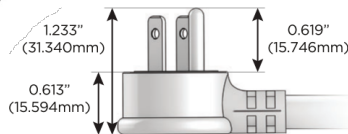

### Plug:

Supplied with Low Profile Flat 45° Angle 120 VAC Plug

Optional Standard Straight 120 VAC Plug

Optional Straight 120 VAC Pass-through Plug

- CLEAN, COMPACT DESIGN
- STREAMLINED
- LOW PROFILE
- SIDE-EXITING CORDS
- PLUG & PLAY
- 6' AC CORD & PLUG (FLAT PLUG STANDARD)
- CUSTOMIZABLE CONFIGURATIONS AND FINISHES
- UL LISTED FOR MOUNTING IN FURNITURE
- 15A

# M-POWER-5T

AC POWER & DATA CONNECTIVITY SOLUTION

M-POWER-5TEB-AEAH12-EBAB

Specs:

**Modules/Ports:**

- A** Tamper Resistant AC Receptacle
- E** USB-A & USB-C (20W)
- H** HDMI
- 12** RJ 12

**A E H 12**

Distributed by