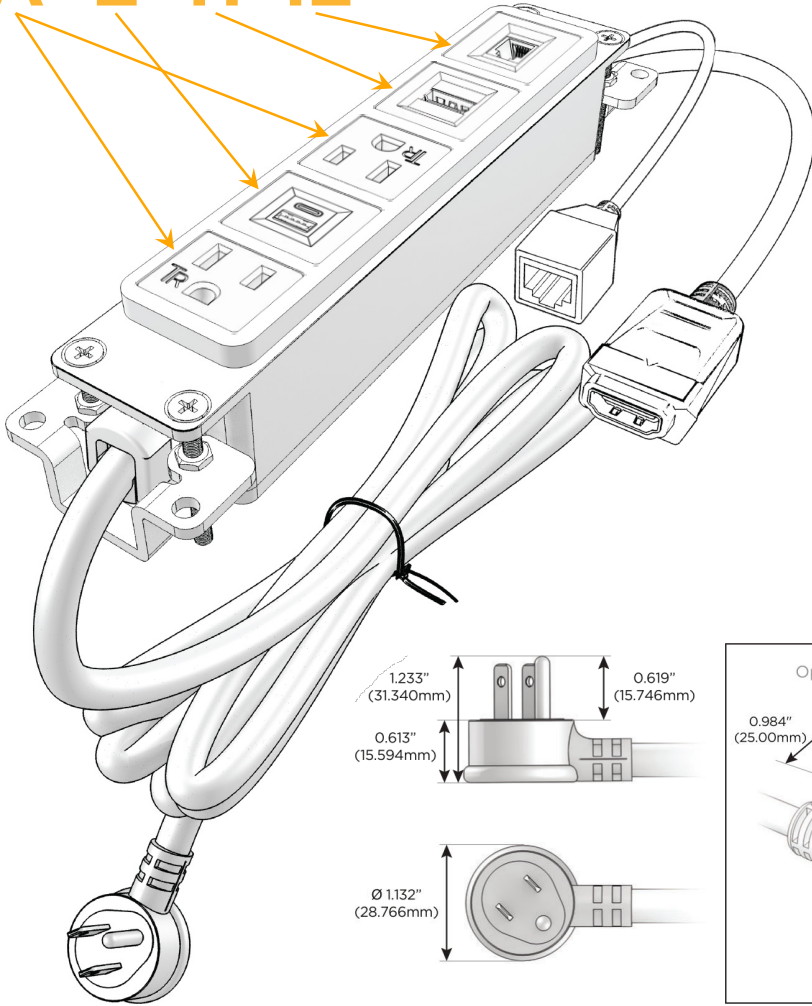

### Module/Port Options:

- A** Tamper Resistant AC Receptacle
- E** USB-A & USB-C (20W)
- M** Double USB-A (Fast Charging Ports - 18W)
- H** HDMI
- 6** CAT 6
- 12** RJ 12
- X** Switched AC
- Y** 3-Way Switch (Low Voltage)
- V** USB-C (45W High Speed Charging Port)
- S** USB-C (25W High Speed Charging Port)
- R** Switched AC (Rocker Switch)
- D** Dimmer Switch

### Plug:

Supplied with Low Profile Flat 45° Angle 120 VAC Plug

Optional Standard Straight 120 VAC Plug

Optional Straight 120 VAC Pass-through Plug

- CLEAN, COMPACT DESIGN
- STREAMLINED
- LOW PROFILE
- SIDE-EXITING CORDS
- PLUG & PLAY
- 6' AC CORD & PLUG (FLAT PLUG STANDARD)
- CUSTOMIZABLE CONFIGURATIONS AND FINISHES
- UL LISTED FOR MOUNTING IN FURNITURE
- 15A

# M-POWER-5T

AC POWER & DATA CONNECTIVITY SOLUTION

M-POWER-5TCM-AEAH12-CMAB

Specs:

**Modules/Ports:**

- A** Tamper Resistant AC Receptacle
- E** USB-A & USB-C (20W)
- H** HDMI
- 12** RJ 12

**A E H 12**

Distributed by