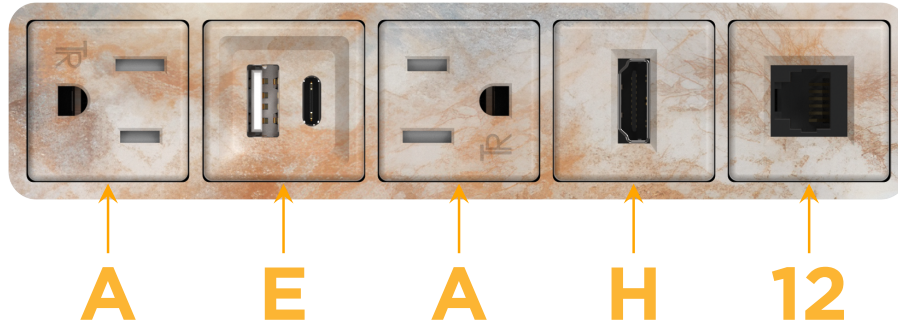

M-POWER-5T

AC POWER & DATA CONNECTIVITY SOLUTION

M-POWER-5TCM-AEAH12-CMAB

Distributed by

Mormax Company, Inc.

8 Westchester Plaza

Elmsford, NY 10523

914-699-0101

sales@mormax.com

mormax.com

Metro Light & Power's line of power & data solutions offers sophisticated design elements combined with greater ease of installation. Streamlined and low-profile, enhanced by side-exiting cords, our outlets advance the industry with their cutting edge look and feel. We believe flexibility is key, and we provide a variety of mounting options, including the ability to mount in limited spaces. Our outlets are available in many finishes and configurations, in addition to a custom color and finish capability for our clients.

Bezel Finish: **OMNIGRAPHIC™ CALACATTA MACCHIA (ABS)**

Custom Finishes Available M-POWER-5TCM-AEAH12-CMAB

Features:

Module/Port Options:

- **A** Tamper Resistant AC Receptacle
- **E** USB-A & USB-C (20W)
- **M** Double USB-A (Fast Charging Ports - 18W)
- **H** HDMI
- **6** CAT 6
- **12** RJ 12
- **X** Switched AC
- **Y** 3-Way Switch (Low Voltage)
- **V** USB-C (45W High Speed Charging Port)
- **S** USB-C (25W High Speed Charging Port)
- **R** Switched AC (Rocker Switch)
- **D** Dimmer Switch

Plug:

Supplied with Low Profile Flat 45° Angle 120 VAC Plug

Optional Standard Straight 120 VAC Plug

Optional Straight 120 VAC Pass-through Plug

- CLEAN, COMPACT DESIGN
- STREAMLINED
- LOW PROFILE
- SIDE-EXITING CORDS
- PLUG & PLAY
- 6' AC CORD & PLUG (FLAT PLUG STANDARD)
- CUSTOMIZABLE CONFIGURATIONS AND FINISHES
- UL LISTED FOR MOUNTING IN FURNITURE
- 15A