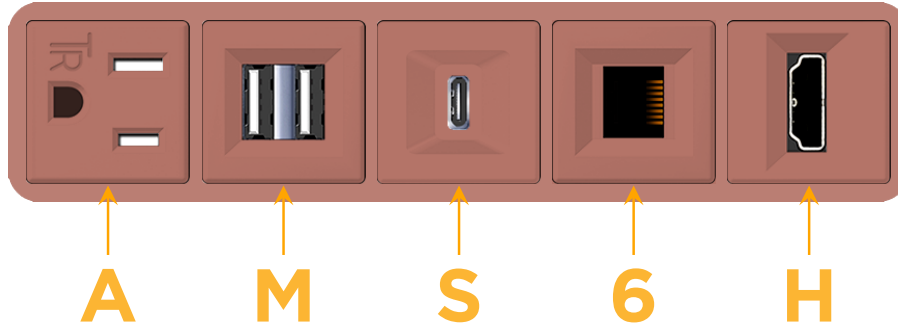

Bezel Finish: **UNICOLOR™ TRUE COPPER (ABS)**

Custom Finishes Available M-POWER-5TCC-AMS6H-CCAB

Features:

Module/Port Options:

- A** Tamper Resistant AC Receptacle
- E** USB-A & USB-C (20W)
- M** Double USB-A (Fast Charging Ports - 18W)
- H** HDMI
- 6** CAT 6
- 12** RJ 12
- X** Switched AC
- Y** 3-Way Switch (Low Voltage)
- V** USB-C (45W High Speed Charging Port)
- S** USB-C (25W High Speed Charging Port)
- R** Switched AC (Rocker Switch)
- D** Dimmer Switch

Plug:

Supplied with Low Profile Flat 45° Angle 120 VAC Plug

Optional Standard Straight 120 VAC Plug

Optional Straight 120 VAC Pass-through Plug

- CLEAN, COMPACT DESIGN
- STREAMLINED
- LOW PROFILE
- SIDE-EXITING CORDS
- PLUG & PLAY
- 6' AC CORD & PLUG (FLAT PLUG STANDARD)
- CUSTOMIZABLE CONFIGURATIONS AND FINISHES
- UL LISTED FOR MOUNTING IN FURNITURE
- 15A

M-POWER-5T

AC POWER & DATA CONNECTIVITY SOLUTION

M-POWER-5TCC-AMS6H-CCAB

Specs:

Modules/Ports:

- A** Tamper Resistant AC Receptacle
- M** Double USB-A (Fast Charging Ports - 18W)
- S** USB-C (25W High Speed Charging Port)
- 6** CAT 6
- H** HDMI