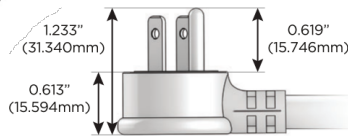

M-POWER-5T

AC POWER & DATA CONNECTIVITY SOLUTION

M-POWER-5TCC-AMS6H-CCAB

Specs:

Modules/Ports:

- **A** Tamper Resistant AC Receptacle
- **M** Double USB-A (Fast Charging Ports - 18W)
- **S** USB-C (25W High Speed Charging Port)
- **6** CAT 6
- **H** HDMI

A M S 6 H