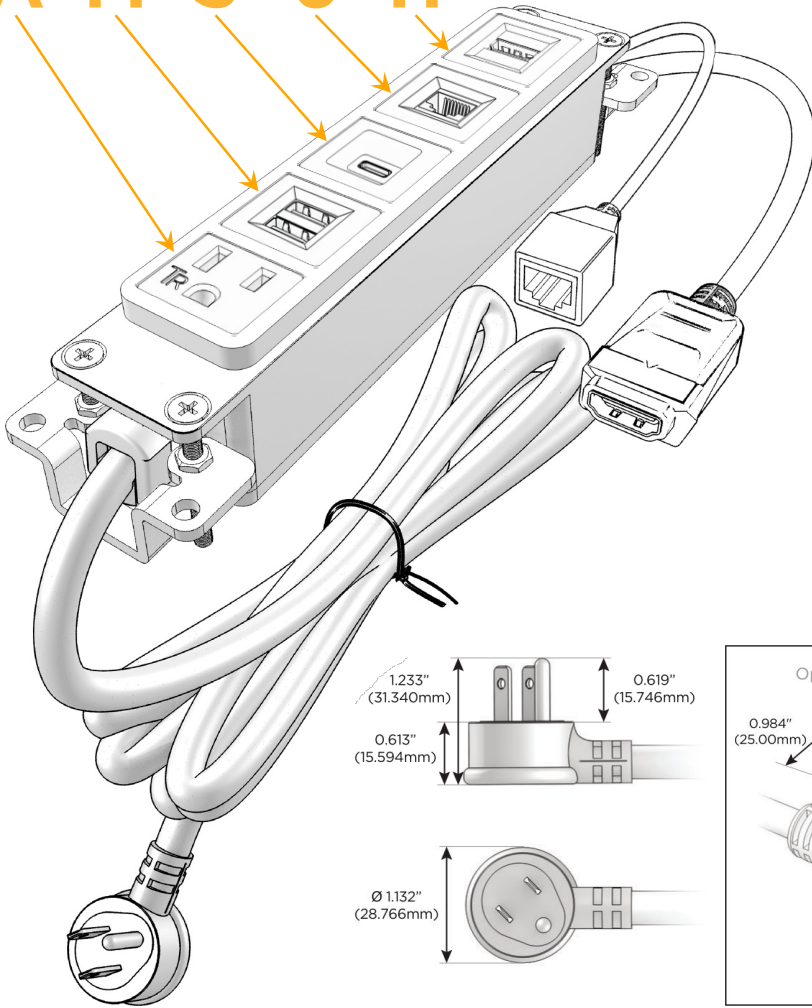

M-POWER-5T

AC POWER & DATA CONNECTIVITY SOLUTION

M-POWER-5TCC-AMS6H-CCAB

Specs:

Modules/Ports:

- **A** Tamper Resistant AC Receptacle
- **M** Double USB-A (Fast Charging Ports - 18W)
- **S** USB-C (25W High Speed Charging Port)
- **6** CAT 6
- **H** HDMI

A M S 6 H