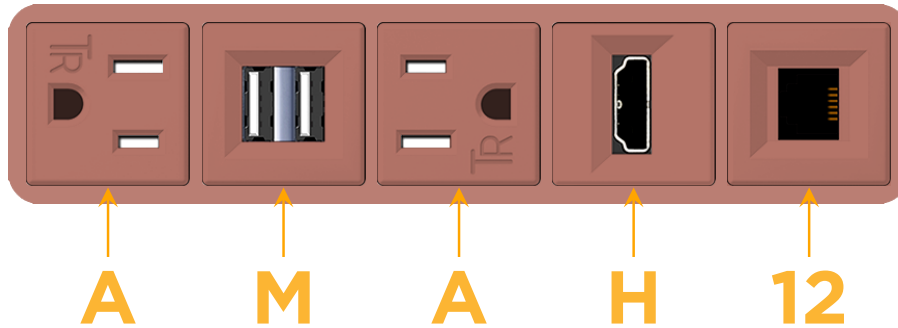

M-POWER-5T

AC POWER & DATA CONNECTIVITY SOLUTION

M-POWER-5TCC-AMAH12-CCAB

Distributed by

Mormax Company, Inc.

8 Westchester Plaza

Elmsford, NY 10523

914-699-0101

sales@mormax.com

mormax.com

Metro Light & Power's line of power & data solutions offers sophisticated design elements combined with greater ease of installation. Streamlined and low-profile, enhanced by side-exiting cords, our outlets advance the industry with their cutting edge look and feel. We believe flexibility is key, and we provide a variety of mounting options, including the ability to mount in limited spaces. Our outlets are available in many finishes and configurations, in addition to a custom color and finish capability for our clients.

Bezel Finish: **UNICOLOR™ TRUE COPPER (ABS)**

Custom Finishes Available M-POWER-5TCC-AMAH12-CCAB

Features:

Module/Port Options:

- **A** Tamper Resistant AC Receptacle
- **E** USB-A & USB-C (20W)
- **M** Double USB-A (Fast Charging Ports - 18W)
- **H** HDMI
- **6** CAT 6
- **12** RJ 12
- **X** Switched AC
- **Y** 3-Way Switch (Low Voltage)
- **V** USB-C (45W High Speed Charging Port)
- **S** USB-C (25W High Speed Charging Port)
- **R** Switched AC (Rocker Switch)
- **D** Dimmer Switch

Plug:

Supplied with Low Profile Flat 45° Angle 120 VAC Plug

Optional Standard Straight 120 VAC Plug

Optional Straight 120 VAC Pass-through Plug

- CLEAN, COMPACT DESIGN
- STREAMLINED
- LOW PROFILE
- SIDE-EXITING CORDS
- PLUG & PLAY
- 6' AC CORD & PLUG (FLAT PLUG STANDARD)
- CUSTOMIZABLE CONFIGURATIONS AND FINISHES
- UL LISTED FOR MOUNTING IN FURNITURE
- 15A