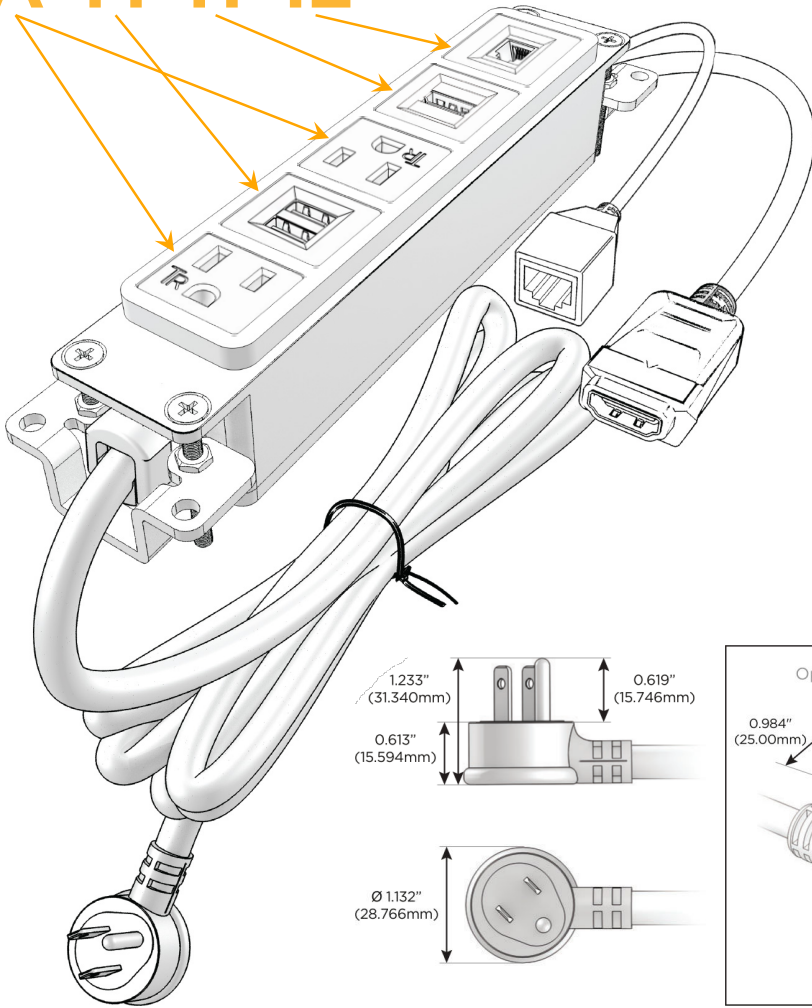

M-POWER-5T

AC POWER & DATA CONNECTIVITY SOLUTION

M-POWER-5TCC-AMAH12-CCAB

Specs:

Modules/Ports:

- **A** Tamper Resistant AC Receptacle
- **M** Double USB-A (Fast Charging Ports - 18W)
- **H** HDMI
- **12** RJ 12

A M H 12