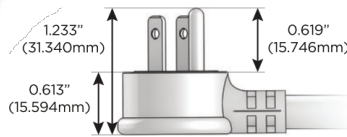

#### Plug:

Supplied with Low Profile Flat 45° Angle 120 VAC Plug

Optional Standard Straight 120 VAC Plug

Optional Straight 120 VAC Pass-through Plug

- CLEAN, COMPACT DESIGN
- STREAMLINED
- LOW PROFILE
- SIDE-EXITING CORDS
- PLUG & PLAY
- 6' AC CORD & PLUG (FLAT PLUG STANDARD)
- CUSTOMIZABLE CONFIGURATIONS AND FINISHES
- UL LISTED FOR MOUNTING IN FURNITURE
- 15A

# M-POWER-5T

AC POWER & DATA CONNECTIVITY SOLUTION

M-POWER-5TCC-AESAR-CCAB

Specs:

**Modules/Ports:**

- A** Tamper Resistant AC Receptacle
- E** USB-A & USB-C (20W)
- S** USB-C (25W High Speed Charging Port)
- R** Switched AC (Rocker Switch)