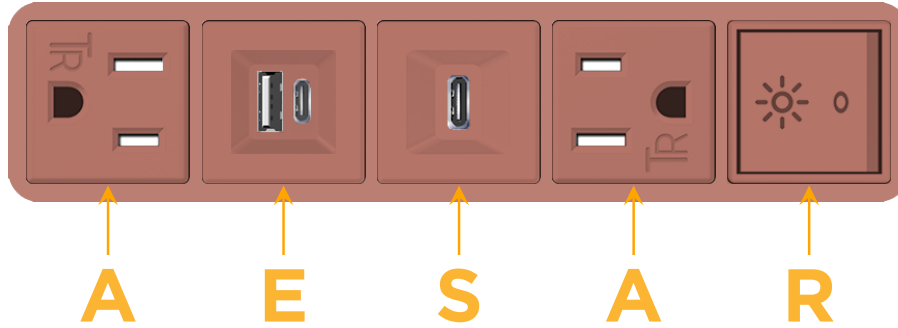

M-POWER-5T

AC POWER & DATA CONNECTIVITY SOLUTION

M-POWER-5TCC-AESAR-CCAB

Distributed by

Mormax Company, Inc.

8 Westchester Plaza

Elmsford, NY 10523

914-699-0101

sales@mormax.com

mormax.com

Metro Light & Power's line of power & data solutions offers sophisticated design elements combined with greater ease of installation. Streamlined and low-profile, enhanced by side-exiting cords, our outlets advance the industry with their cutting edge look and feel. We believe flexibility is key, and we provide a variety of mounting options, including the ability to mount in limited spaces. Our outlets are available in many finishes and configurations, in addition to a custom color and finish capability for our clients.

Bezel Finish: **UNICOLOR™ TRUE COPPER (ABS)**

Custom Finishes Available M-POWER-5TCC-AESAR-CCAB

Features:

Module/Port Options:

- **A** Tamper Resistant AC Receptacle
- **E** USB-A & USB-C (20W)
- **M** Double USB-A (Fast Charging Ports - 18W)
- **H** HDMI
- **6** CAT 6
- **12** RJ 12
- **X** Switched AC
- **Y** 3-Way Switch (Low Voltage)
- **V** USB-C (45W High Speed Charging Port)
- **S** USB-C (25W High Speed Charging Port)
- **R** Switched AC (Rocker Switch)
- **D** Dimmer Switch

Plug:

Supplied with Low Profile Flat 45° Angle 120 VAC Plug

Optional Standard Straight 120 VAC Plug

Optional Straight 120 VAC Pass-through Plug

- CLEAN, COMPACT DESIGN
- STREAMLINED
- LOW PROFILE
- SIDE-EXITING CORDS
- PLUG & PLAY
- 6' AC CORD & PLUG (FLAT PLUG STANDARD)
- CUSTOMIZABLE CONFIGURATIONS AND FINISHES
- UL LISTED FOR MOUNTING IN FURNITURE
- 15A