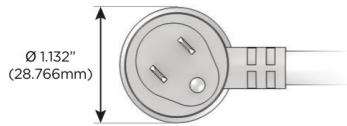

#### Plug:

Supplied with Low Profile Flat 45° Angle 120 VAC Plug

Optional Standard Straight 120 VAC Plug

Optional Straight 120 VAC Pass-through Plug

- CLEAN, COMPACT DESIGN
- STREAMLINED
- LOW PROFILE
- SIDE-EXITING CORDS
- PLUG & PLAY
- 6' AC CORD & PLUG (FLAT PLUG STANDARD)
- CUSTOMIZABLE CONFIGURATIONS AND FINISHES
- UL LISTED FOR MOUNTING IN FURNITURE
- 15A

# M-POWER-5T

AC POWER & DATA CONNECTIVITY SOLUTION

M-POWER-5TCC-AESAR-CCAB

Specs:

**Modules/Ports:**

- A** Tamper Resistant AC Receptacle
- E** USB-A & USB-C (20W)
- S** USB-C (25W High Speed Charging Port)
- R** Switched AC (Rocker Switch)