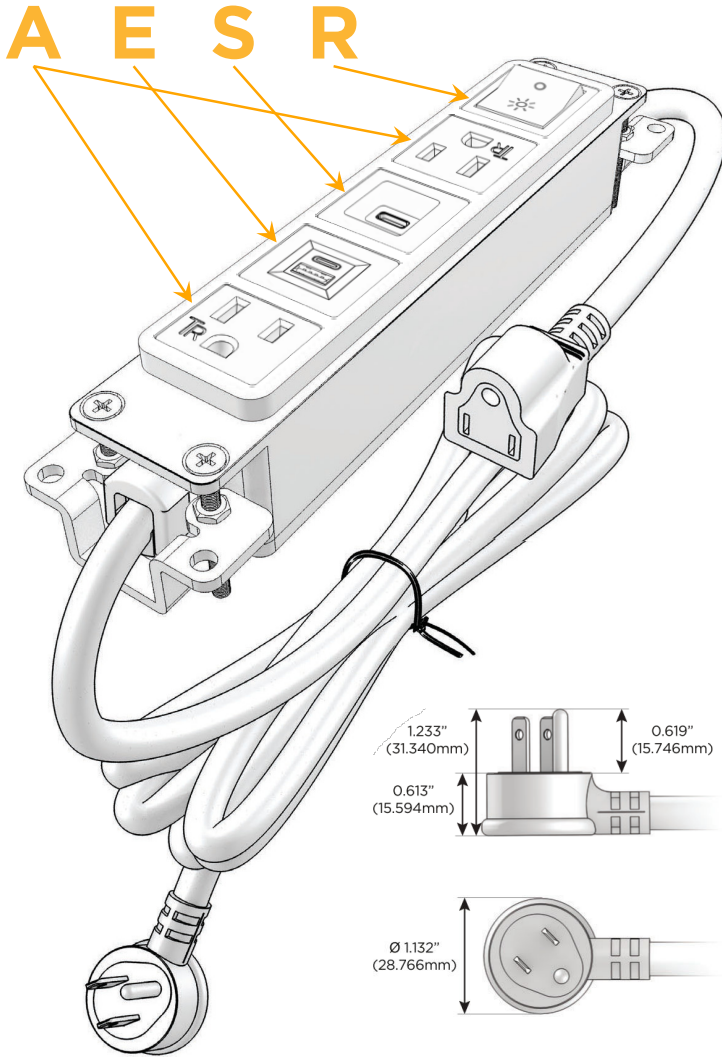

#### Module/Port Options:

- A** Tamper Resistant AC Receptacle
- E** USB-A & USB-C (20W)
- M** Double USB-A (Fast Charging Ports - 18W)
- H** HDMI
- 6** CAT 6
- 12** RJ 12
- X** Switched AC
- Y** 3-Way Switch (Low Voltage)
- V** USB-C (45W High Speed Charging Port)
- S** USB-C (25W High Speed Charging Port)
- R** Switched AC (Rocker Switch)
- D** Dimmer Switch

#### Plug:

Supplied with Low Profile Flat 45° Angle 120 VAC Plug

Optional Standard Straight 120 VAC Plug

Optional Straight 120 VAC Pass-through Plug

- CLEAN, COMPACT DESIGN
- STREAMLINED
- LOW PROFILE
- SIDE-EXITING CORDS
- PLUG & PLAY
- 6' AC CORD & PLUG (FLAT PLUG STANDARD)
- CUSTOMIZABLE CONFIGURATIONS AND FINISHES
- UL LISTED FOR MOUNTING IN FURNITURE
- 15A

# M-POWER-5T

AC POWER & DATA CONNECTIVITY SOLUTION

M-POWER-5TCC-AESAR-CCAB

Specs:

**Modules/Ports:**

- A** Tamper Resistant AC Receptacle
- E** USB-A & USB-C (20W)
- S** USB-C (25W High Speed Charging Port)
- R** Switched AC (Rocker Switch)