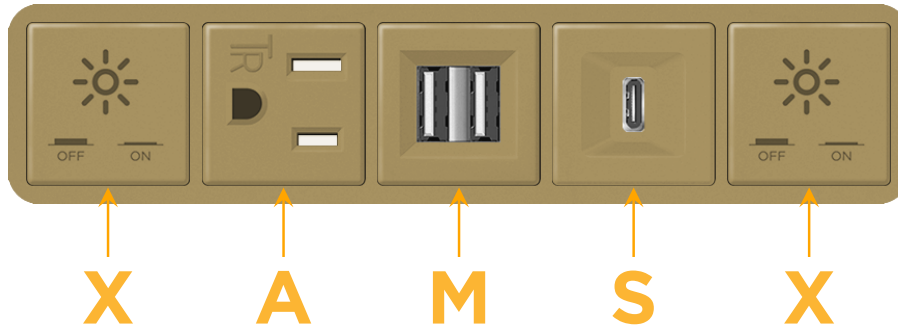

Bezel Finish: **UNICOLOR™ BRONZE (ABS)**

Custom Finishes Available M-POWER-5TBZ2-XAMXS-BZ2AB

Features:

Module/Port Options:

- A Tamper Resistant AC Receptacle
- E USB-A & USB-C (20W)
- M Double USB-A (Fast Charging Ports - 18W)
- H HDMI
- 6 CAT 6
- 12 RJ 12
- X Switched AC
- Y 3-Way Switch (Low Voltage)
- V USB-C (45W High Speed Charging Port)
- S USB-C (25W High Speed Charging Port)
- R Switched AC (Rocker Switch)
- D Dimmer Switch

Plug:

- Supplied with Low Profile Flat 45° Angle 120 VAC Plug
- Optional Standard Straight 120 VAC Plug
- Optional Straight 120 VAC Pass-through Plug

- CLEAN, COMPACT DESIGN
- STREAMLINED
- LOW PROFILE
- SIDE-EXITING CORDS
- PLUG & PLAY
- 6' AC CORD & PLUG (FLAT PLUG STANDARD)
- CUSTOMIZABLE CONFIGURATIONS AND FINISHES
- UL LISTED FOR MOUNTING IN FURNITURE
- 15A

M-POWER-5T

AC POWER & DATA CONNECTIVITY SOLUTION

M-POWER-5TBZ2-XAMSX-BZ2AB

Specs:

Modules/Ports:

- X** Switched AC
- A** Tamper Resistant AC Receptacle
- M** Double USB-A (Fast Charging Ports - 18W)
- S** USB-C (25W High Speed Charging Port)