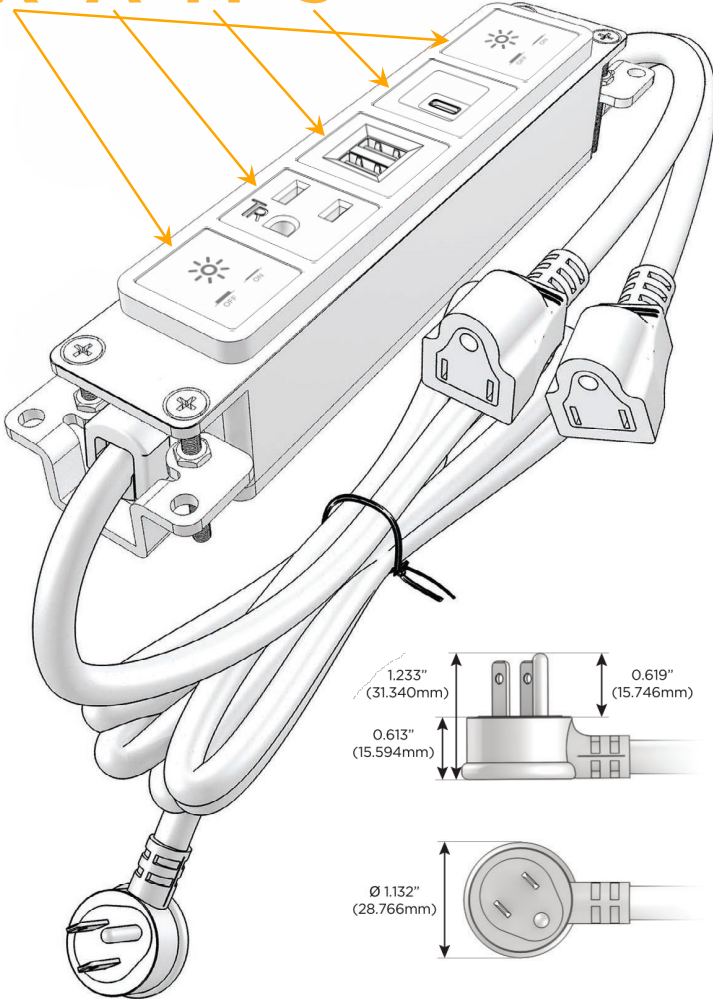

M-POWER-5T

AC POWER & DATA CONNECTIVITY SOLUTION

M-POWER-5TBZ2-XAMSX-BZ2AB

Specs:

Modules/Ports:

- **X** Switched AC
- **A** Tamper Resistant AC Receptacle
- **M** Double USB-A (Fast Charging Ports - 18W)
- **S** USB-C (25W High Speed Charging Port)

X A M S