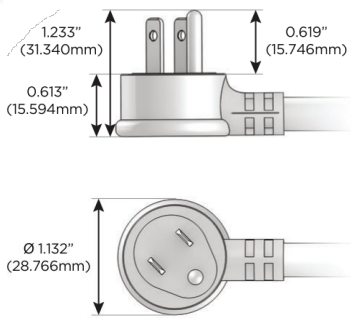

M-POWER-5T

AC POWER & DATA CONNECTIVITY SOLUTION

M-POWER-5TBZ2-XAMSX-BZ2AB

Specs:

Modules/Ports:

- **X** Switched AC
- **A** Tamper Resistant AC Receptacle
- **M** Double USB-A (Fast Charging Ports - 18W)
- **S** USB-C (25W High Speed Charging Port)

X A M S