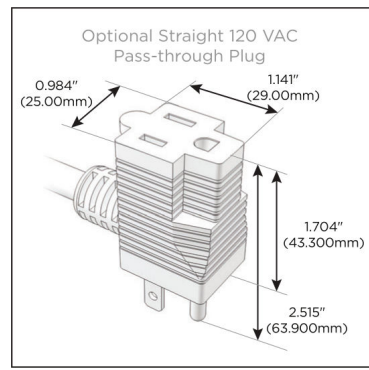

M-POWER-5T

AC POWER & DATA CONNECTIVITY SOLUTION

M-POWER-5TBZ2-XAMSX-BZ2AB

Specs:

Modules/Ports:

- **X** Switched AC
- **A** Tamper Resistant AC Receptacle
- **M** Double USB-A (Fast Charging Ports - 18W)
- **S** USB-C (25W High Speed Charging Port)

X A M S