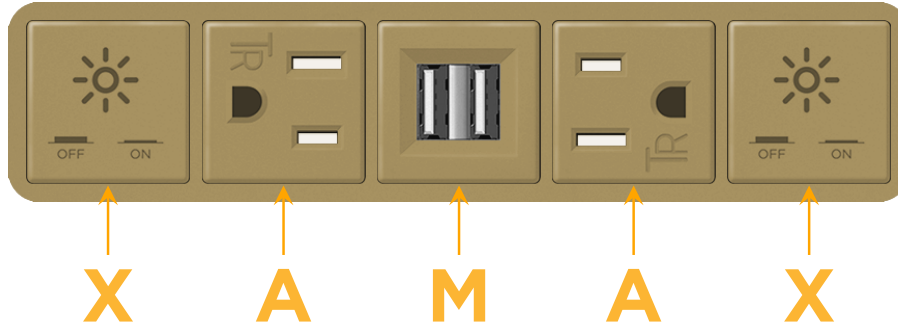

Bezel Finish: **UNICOLOR™ BRONZE (ABS)**

Custom Finishes Available M-POWER-5TBZ2-XAMAX-BZ2AB

Features:

Module/Port Options:

- A Tamper Resistant AC Receptacle
- E USB-A & USB-C (20W)
- M Double USB-A (Fast Charging Ports - 18W)
- H HDMI
- 6 CAT 6
- 12 RJ 12
- X Switched AC
- Y 3-Way Switch (Low Voltage)
- V USB-C (45W High Speed Charging Port)
- S USB-C (25W High Speed Charging Port)
- R Switched AC (Rocker Switch)
- D Dimmer Switch

Plug:

- Supplied with Low Profile Flat 45° Angle 120 VAC Plug
- Optional Standard Straight 120 VAC Plug
- Optional Straight 120 VAC Pass-through Plug

- CLEAN, COMPACT DESIGN
- STREAMLINED
- LOW PROFILE
- SIDE-EXITING CORDS
- PLUG & PLAY
- 6' AC CORD & PLUG (FLAT PLUG STANDARD)
- CUSTOMIZABLE CONFIGURATIONS AND FINISHES
- UL LISTED FOR MOUNTING IN FURNITURE
- 15A

M-POWER-5T

AC POWER & DATA CONNECTIVITY SOLUTION

M-POWER-5TBZ2-XAMAX-BZ2AB

Specs:

Modules/Ports:

- X** Switched AC
- A** Tamper Resistant AC Receptacle
- M** Double USB-A (Fast Charging Ports - 18W)

X A M

Distributed by