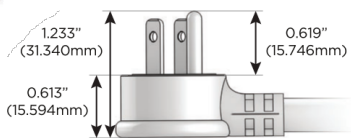

M-POWER-5T

AC POWER & DATA CONNECTIVITY SOLUTION

M-POWER-5TBZ2-XAMAX-BZ2AB

Specs:

Modules/Ports:

- X** Switched AC
- A** Tamper Resistant AC Receptacle
- M** Double USB-A (Fast Charging Ports - 18W)

X A M

Distributed by