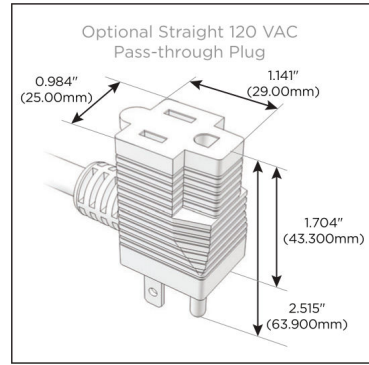

Plug:

- Supplied with Low Profile Flat 45° Angle 120 VAC Plug
- Optional Standard Straight 120 VAC Plug
- Optional Straight 120 VAC Pass-through Plug

- CLEAN, COMPACT DESIGN
- STREAMLINED
- LOW PROFILE
- SIDE-EXITING CORDS
- PLUG & PLAY
- 6' AC CORD & PLUG (FLAT PLUG STANDARD)
- CUSTOMIZABLE CONFIGURATIONS AND FINISHES
- UL LISTED FOR MOUNTING IN FURNITURE
- 15A

M-POWER-5T

AC POWER & DATA CONNECTIVITY SOLUTION

M-POWER-5TBZ2-XAMAX-BZ2AB

Specs:

Modules/Ports:

- X** Switched AC
- A** Tamper Resistant AC Receptacle
- M** Double USB-A (Fast Charging Ports - 18W)

X A M

Distributed by