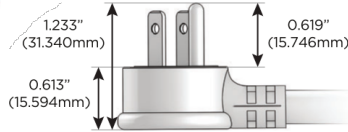

M-POWER-5T

AC POWER & DATA CONNECTIVITY SOLUTION

M-POWER-5TBZ2-XAEAX-BZ2AB

Specs:

Modules/Ports:

- X Switched AC
- A Tamper Resistant AC Receptacle
- E USB-A & USB-C (20W)

X A E

Distributed by