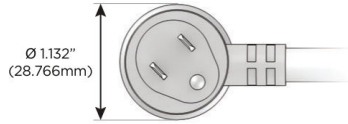

Plug:

- Supplied with Low Profile Flat 45° Angle 120 VAC Plug
- Optional Standard Straight 120 VAC Plug
- Optional Straight 120 VAC Pass-through Plug

- CLEAN, COMPACT DESIGN
- STREAMLINED
- LOW PROFILE
- SIDE-EXITING CORDS
- PLUG & PLAY
- 6' AC CORD & PLUG (FLAT PLUG STANDARD)
- CUSTOMIZABLE CONFIGURATIONS AND FINISHES
- UL LISTED FOR MOUNTING IN FURNITURE
- 15A

M-POWER-5T

AC POWER & DATA CONNECTIVITY SOLUTION

M-POWER-5TBZ2-XAEAX-BZ2AB

Specs:

Modules/Ports:

- X Switched AC
- A Tamper Resistant AC Receptacle
- E USB-A & USB-C (20W)

X A E

Distributed by