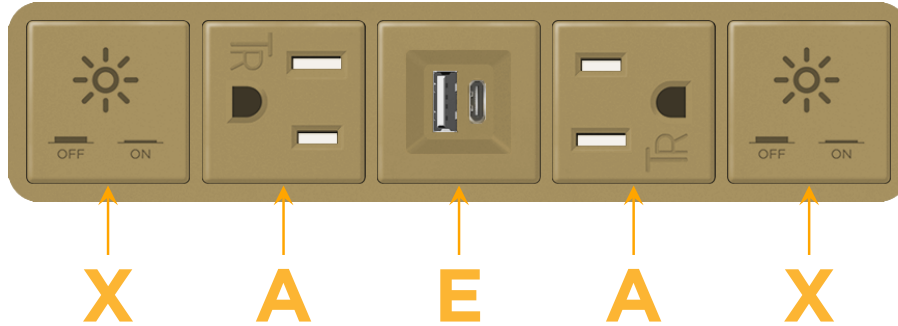

Bezel Finish: **UNICOLOR™ BRONZE (ABS)**

Custom Finishes Available M-POWER-5TBZ2-XAEAX-BZ2AB

Features:

Module/Port Options:

- A Tamper Resistant AC Receptacle
- E USB-A & USB-C (20W)
- M Double USB-A (Fast Charging Ports - 18W)
- H HDMI
- 6 CAT 6
- 12 RJ 12
- X Switched AC
- Y 3-Way Switch (Low Voltage)
- V USB-C (45W High Speed Charging Port)
- S USB-C (25W High Speed Charging Port)
- R Switched AC (Rocker Switch)
- D Dimmer Switch

Plug:

- Supplied with Low Profile Flat 45° Angle 120 VAC Plug
- Optional Standard Straight 120 VAC Plug
- Optional Straight 120 VAC Pass-through Plug

- CLEAN, COMPACT DESIGN
- STREAMLINED
- LOW PROFILE
- SIDE-EXITING CORDS
- PLUG & PLAY
- 6' AC CORD & PLUG (FLAT PLUG STANDARD)
- CUSTOMIZABLE CONFIGURATIONS AND FINISHES
- UL LISTED FOR MOUNTING IN FURNITURE
- 15A

M-POWER-5T

AC POWER & DATA CONNECTIVITY SOLUTION

M-POWER-5TBZ2-XAEAX-BZ2AB

Specs:

Modules/Ports:

- X Switched AC
- A Tamper Resistant AC Receptacle
- E USB-A & USB-C (20W)

X A E

Distributed by