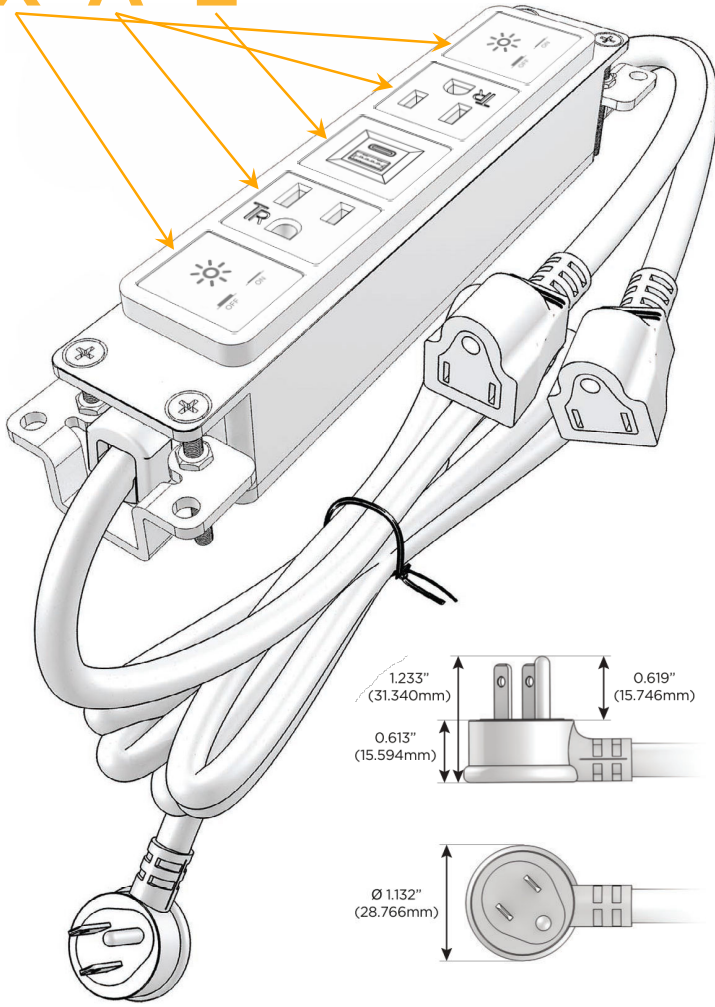

Bezel Finish: **UNICOLOR™ BRONZE (ABS)**

Custom Finishes Available M-POWER-5TBZ2-XAEAX-BZ2AB

Features:

Module/Port Options:

- A Tamper Resistant AC Receptacle
- E USB-A & USB-C (20W)
- M Double USB-A (Fast Charging Ports - 18W)
- H HDMI
- 6 CAT 6
- 12 RJ 12
- X Switched AC
- Y 3-Way Switch (Low Voltage)
- V USB-C (45W High Speed Charging Port)
- S USB-C (25W High Speed Charging Port)
- R Switched AC (Rocker Switch)
- D Dimmer Switch

Plug:

- Supplied with Low Profile Flat 45° Angle 120 VAC Plug
- Optional Standard Straight 120 VAC Plug
- Optional Straight 120 VAC Pass-through Plug

- CLEAN, COMPACT DESIGN
- STREAMLINED
- LOW PROFILE
- SIDE-EXITING CORDS
- PLUG & PLAY
- 6' AC CORD & PLUG (FLAT PLUG STANDARD)
- CUSTOMIZABLE CONFIGURATIONS AND FINISHES
- UL LISTED FOR MOUNTING IN FURNITURE
- 15A

M-POWER-5T

AC POWER & DATA CONNECTIVITY SOLUTION

M-POWER-5TBZ2-XAEAX-BZ2AB

Specs:

Modules/Ports:

- X Switched AC
- A Tamper Resistant AC Receptacle
- E USB-A & USB-C (20W)

X A E

Distributed by