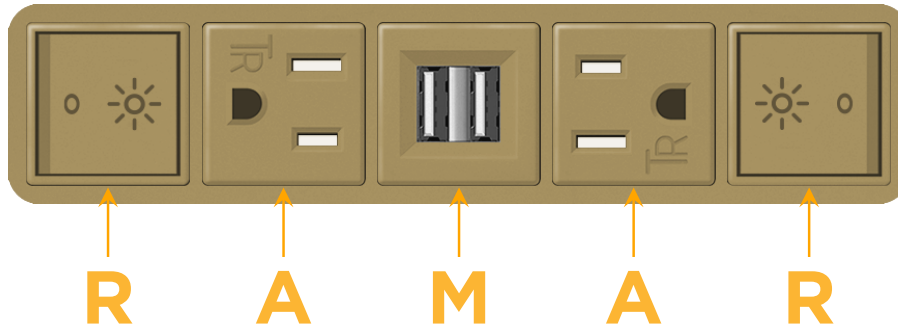

Bezel Finish: **UNICOLOR™ BRONZE (ABS)**

Custom Finishes Available M-POWER-5TBZ2-RAMAR-BZ2AB

Features:

Module/Port Options:

- A** Tamper Resistant AC Receptacle
- E** USB-A & USB-C (20W)
- M** Double USB-A (Fast Charging Ports - 18W)
- H** HDMI
- 6** CAT 6
- 12** RJ 12
- X** Switched AC
- Y** 3-Way Switch (Low Voltage)
- V** USB-C (45W High Speed Charging Port)
- S** USB-C (25W High Speed Charging Port)
- R** Switched AC (Rocker Switch)
- D** Dimmer Switch

Plug:

Supplied with Low Profile Flat 45° Angle 120 VAC Plug

Optional Standard Straight 120 VAC Plug

Optional Straight 120 VAC Pass-through Plug

- CLEAN, COMPACT DESIGN
- STREAMLINED
- LOW PROFILE
- SIDE-EXITING CORDS
- PLUG & PLAY
- 6' AC CORD & PLUG (FLAT PLUG STANDARD)
- CUSTOMIZABLE CONFIGURATIONS AND FINISHES
- UL LISTED FOR MOUNTING IN FURNITURE
- 15A

M-POWER-5T

AC POWER & DATA CONNECTIVITY SOLUTION

M-POWER-5TBZ2-RAMAR-BZ2AB

Specs:

Modules/Ports:

- R** Switched AC (Rocker Switch)
- A** Tamper Resistant AC Receptacle
- M** Double USB-A (Fast Charging Ports - 18W)