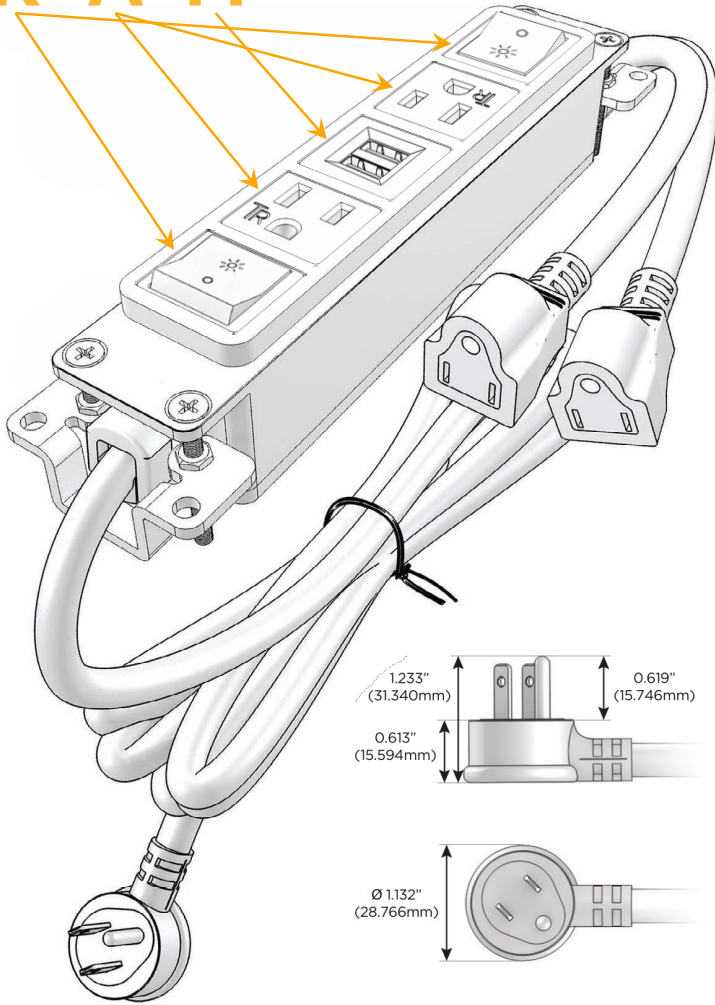

M-POWER-5T

AC POWER & DATA CONNECTIVITY SOLUTION

M-POWER-5TBZ2-RAMAR-BZ2AB

Specs:

Modules/Ports:

- **R** Switched AC (Rocker Switch)
- **A** Tamper Resistant AC Receptacle
- **M** Double USB-A (Fast Charging Ports - 18W)

R A M