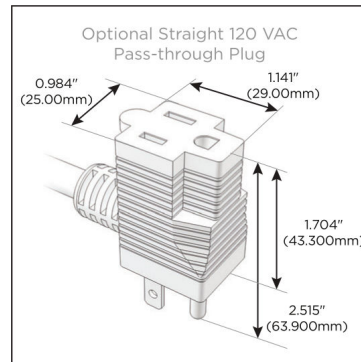

M-POWER-5T

AC POWER & DATA CONNECTIVITY SOLUTION

M-POWER-5TBZ2-RAEAR-BZ2AB

Specs:

Modules/Ports:

- **R** Switched AC (Rocker Switch)
- **A** Tamper Resistant AC Receptacle
- **E** USB-A & USB-C (20W)

Distributed by

Mormax Company, Inc.

8 Westchester Plaza

Elmsford, NY 10523

914-699-0101

sales@mormax.com

mormax.com

R A E