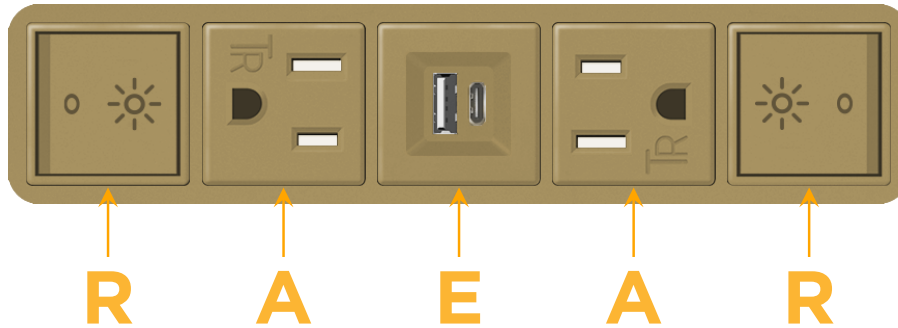

M-POWER-5T

AC POWER & DATA CONNECTIVITY SOLUTION

M-POWER-5TBZ2-RAEAR-BZ2AB

Distributed by

Mormax Company, Inc.

8 Westchester Plaza

Elmsford, NY 10523

914-699-0101

sales@mormax.com

mormax.com

Metro Light & Power's line of power & data solutions offers sophisticated design elements combined with greater ease of installation. Streamlined and low-profile, enhanced by side-exiting cords, our outlets advance the industry with their cutting edge look and feel. We believe flexibility is key, and we provide a variety of mounting options, including the ability to mount in limited spaces. Our outlets are available in many finishes and configurations, in addition to a custom color and finish capability for our clients.

Bezel Finish: **UNICOLOR™ BRONZE (ABS)**

Custom Finishes Available M-POWER-5TBZ2-RAEAR-BZ2AB

Features:

Module/Port Options:

- **A** Tamper Resistant AC Receptacle
- **E** USB-A & USB-C (20W)
- **M** Double USB-A (Fast Charging Ports - 18W)
- **H** HDMI
- **6** CAT 6
- **12** RJ 12
- **X** Switched AC
- **Y** 3-Way Switch (Low Voltage)
- **V** USB-C (45W High Speed Charging Port)
- **S** USB-C (25W High Speed Charging Port)
- **R** Switched AC (Rocker Switch)
- **D** Dimmer Switch

Plug:

Supplied with Low Profile Flat 45° Angle 120 VAC Plug

Optional Standard Straight 120 VAC Plug

Optional Straight 120 VAC Pass-through Plug

- CLEAN, COMPACT DESIGN
- STREAMLINED
- LOW PROFILE
- SIDE-EXITING CORDS
- PLUG & PLAY
- 6' AC CORD & PLUG (FLAT PLUG STANDARD)
- CUSTOMIZABLE CONFIGURATIONS AND FINISHES
- UL LISTED FOR MOUNTING IN FURNITURE
- 15A