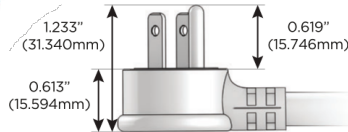

Mormax Company, Inc.

8 Westchester Plaza

Elmsford, NY 10523

914-699-0101

sales@mormax.com

mormax.com

R A E