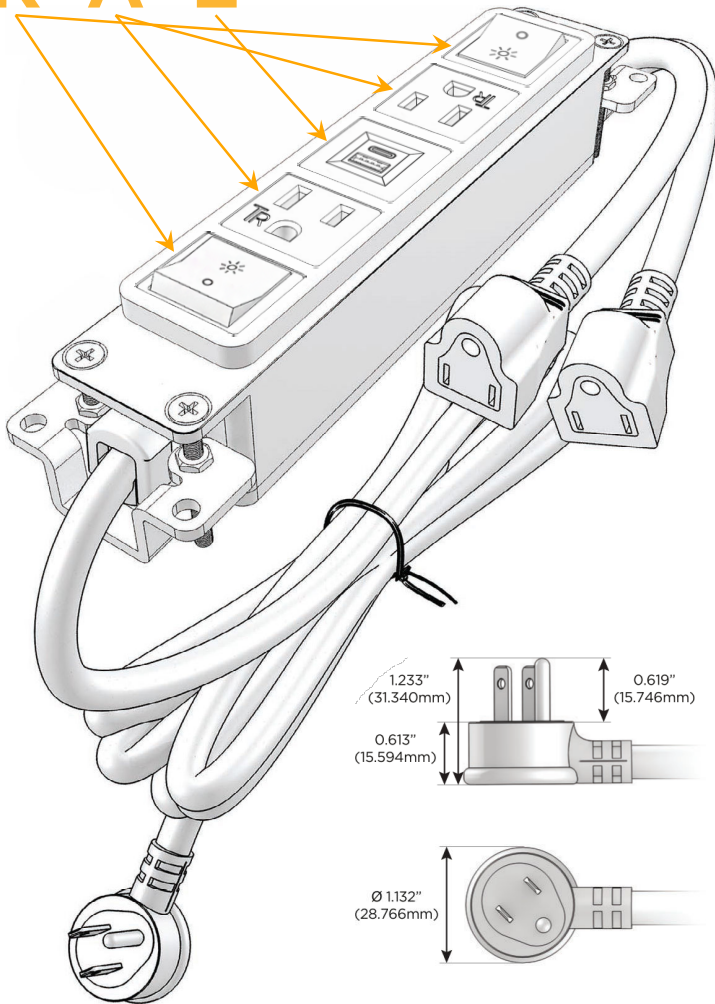

M-POWER-5T

AC POWER & DATA CONNECTIVITY SOLUTION

M-POWER-5TBZ2-RAEAR-BZ2AB

Specs:

Modules/Ports:

- **R** Switched AC (Rocker Switch)
- **A** Tamper Resistant AC Receptacle
- **E** USB-A & USB-C (20W)

Distributed by

Mormax Company, Inc.

8 Westchester Plaza

Elmsford, NY 10523

914-699-0101

sales@mormax.com

mormax.com

R A E