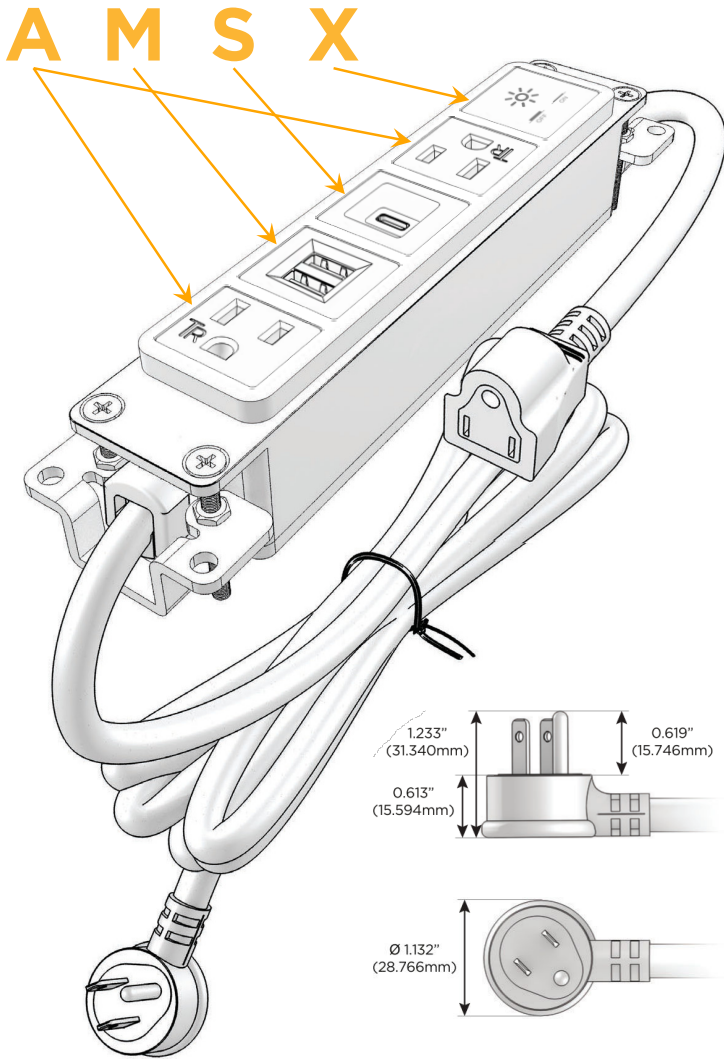

Bezel Finish: **UNICOLOR™ BRONZE (ABS)**

Custom Finishes Available M-POWER-5TBZ2-AMSAX-BZ2AB

Features:

Module/Port Options:

- A** Tamper Resistant AC Receptacle
- E** USB-A & USB-C (20W)
- M** Double USB-A (Fast Charging Ports - 18W)
- H** HDMI
- 6** CAT 6
- 12** RJ 12
- X** Switched AC
- Y** 3-Way Switch (Low Voltage)
- V** USB-C (45W High Speed Charging Port)
- S** USB-C (25W High Speed Charging Port)
- R** Switched AC (Rocker Switch)
- D** Dimmer Switch

Plug:

Supplied with Low Profile Flat 45° Angle 120 VAC Plug

Optional Standard Straight 120 VAC Plug

Optional Straight 120 VAC Pass-through Plug

- CLEAN, COMPACT DESIGN
- STREAMLINED
- LOW PROFILE
- SIDE-EXITING CORDS
- PLUG & PLAY
- 6' AC CORD & PLUG (FLAT PLUG STANDARD)
- CUSTOMIZABLE CONFIGURATIONS AND FINISHES
- UL LISTED FOR MOUNTING IN FURNITURE
- 15A

M-POWER-5T

AC POWER & DATA CONNECTIVITY SOLUTION

M-POWER-5TBZ2-AMSAX-BZ2AB

Specs:

Modules/Ports:

- A** Tamper Resistant AC Receptacle
- M** Double USB-A (Fast Charging Ports - 18W)
- S** USB-C (25W High Speed Charging Port)
- X** Switched AC