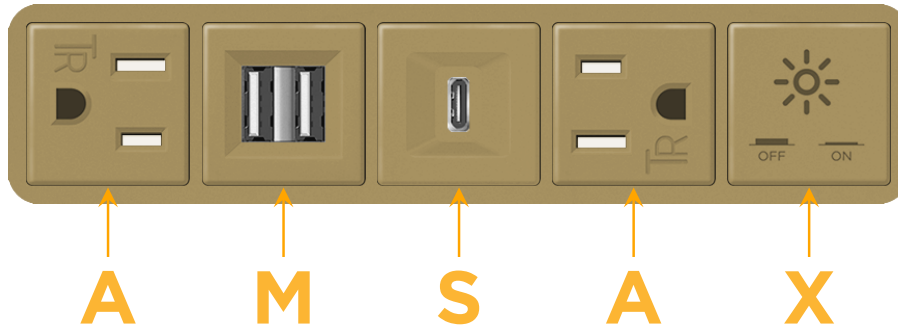

Bezel Finish: **UNICOLOR™ BRONZE (ABS)**

Custom Finishes Available M-POWER-5TBZ2-AMSAX-BZ2AB

Features:

Module/Port Options:

- A** Tamper Resistant AC Receptacle
- E** USB-A & USB-C (20W)
- M** Double USB-A (Fast Charging Ports - 18W)
- H** HDMI
- 6** CAT 6
- 12** RJ 12
- X** Switched AC
- Y** 3-Way Switch (Low Voltage)
- V** USB-C (45W High Speed Charging Port)
- S** USB-C (25W High Speed Charging Port)
- R** Switched AC (Rocker Switch)
- D** Dimmer Switch

Plug:

Supplied with Low Profile Flat 45° Angle 120 VAC Plug

Optional Standard Straight 120 VAC Plug

Optional Straight 120 VAC Pass-through Plug

- CLEAN, COMPACT DESIGN
- STREAMLINED
- LOW PROFILE
- SIDE-EXITING CORDS
- PLUG & PLAY
- 6' AC CORD & PLUG (FLAT PLUG STANDARD)
- CUSTOMIZABLE CONFIGURATIONS AND FINISHES
- UL LISTED FOR MOUNTING IN FURNITURE
- 15A

M-POWER-5T

AC POWER & DATA CONNECTIVITY SOLUTION

M-POWER-5TBZ2-AMSAX-BZ2AB

Specs:

Modules/Ports:

- A** Tamper Resistant AC Receptacle
- M** Double USB-A (Fast Charging Ports - 18W)
- S** USB-C (25W High Speed Charging Port)
- X** Switched AC