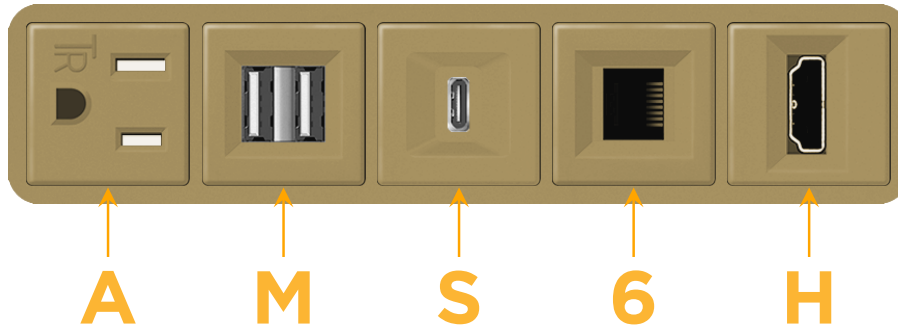

Bezel Finish: **UNICOLOR™ BRONZE (ABS)**

Custom Finishes Available M-POWER-5TBZ2-AMS6H-BZ2AB

Features:

Module/Port Options:

- A** Tamper Resistant AC Receptacle
- E** USB-A & USB-C (20W)
- M** Double USB-A (Fast Charging Ports - 18W)
- H** HDMI
- 6** CAT 6
- 12** RJ 12
- X** Switched AC
- Y** 3-Way Switch (Low Voltage)
- V** USB-C (45W High Speed Charging Port)
- S** USB-C (25W High Speed Charging Port)
- R** Switched AC (Rocker Switch)
- D** Dimmer Switch

Plug:

Supplied with Low Profile Flat 45° Angle 120 VAC Plug

Optional Standard Straight 120 VAC Plug

Optional Straight 120 VAC Pass-through Plug

- CLEAN, COMPACT DESIGN
- STREAMLINED
- LOW PROFILE
- SIDE-EXITING CORDS
- PLUG & PLAY
- 6' AC CORD & PLUG (FLAT PLUG STANDARD)
- CUSTOMIZABLE CONFIGURATIONS AND FINISHES
- UL LISTED FOR MOUNTING IN FURNITURE
- 15A

M-POWER-5T

AC POWER & DATA CONNECTIVITY SOLUTION

M-POWER-5TBZ2-AMS6H-BZ2AB

Specs:

Modules/Ports:

- A** Tamper Resistant AC Receptacle
- M** Double USB-A (Fast Charging Ports - 18W)
- S** USB-C (25W High Speed Charging Port)
- 6** CAT 6
- H** HDMI