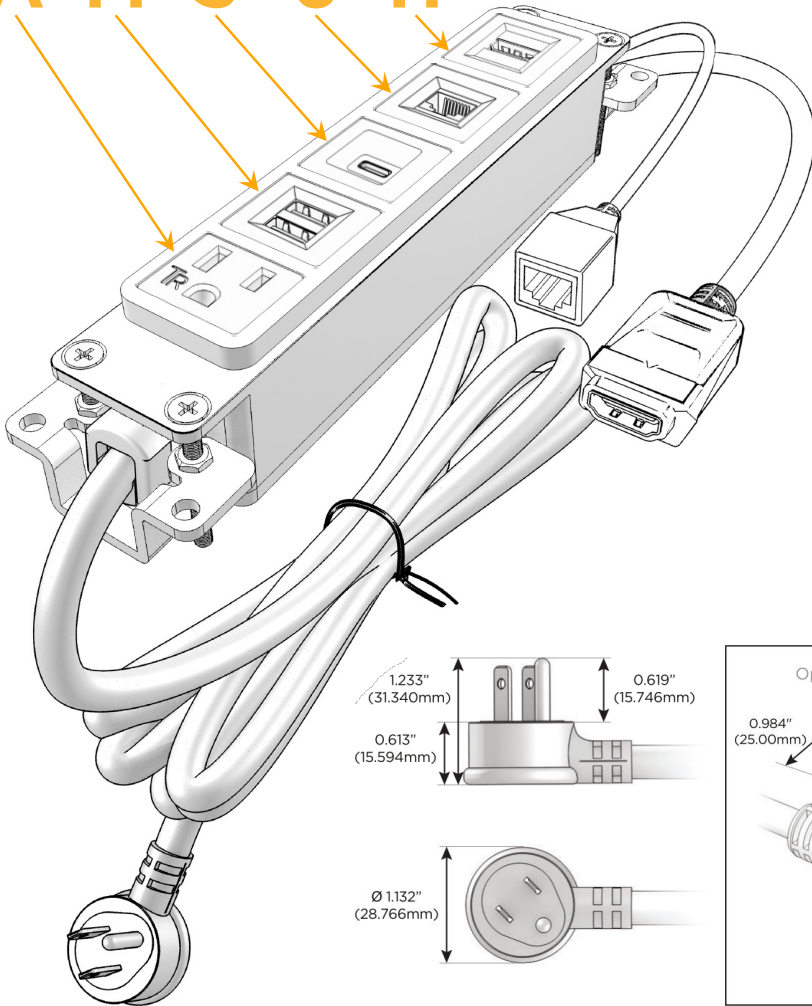

M-POWER-5T

AC POWER & DATA CONNECTIVITY SOLUTION

M-POWER-5TBZ2-AMS6H-BZ2AB

Specs:

Modules/Ports:

- **A** Tamper Resistant AC Receptacle
- **M** Double USB-A (Fast Charging Ports - 18W)
- **S** USB-C (25W High Speed Charging Port)
- **6** CAT 6
- **H** HDMI

A M S 6 H