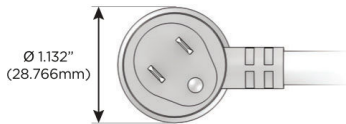

M-POWER-5T

AC POWER & DATA CONNECTIVITY SOLUTION

M-POWER-5TBZ2-AMS6H-BZ2AB

Specs:

Modules/Ports:

- **A** Tamper Resistant AC Receptacle
- **M** Double USB-A (Fast Charging Ports - 18W)
- **S** USB-C (25W High Speed Charging Port)
- **6** CAT 6
- **H** HDMI

A M S 6 H