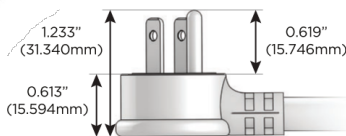

M-POWER-5T

AC POWER & DATA CONNECTIVITY SOLUTION

M-POWER-5TBZ2-AMS6H-BZ2AB

Specs:

Modules/Ports:

- **A** Tamper Resistant AC Receptacle
- **M** Double USB-A (Fast Charging Ports - 18W)
- **S** USB-C (25W High Speed Charging Port)
- **6** CAT 6
- **H** HDMI

A M S 6 H