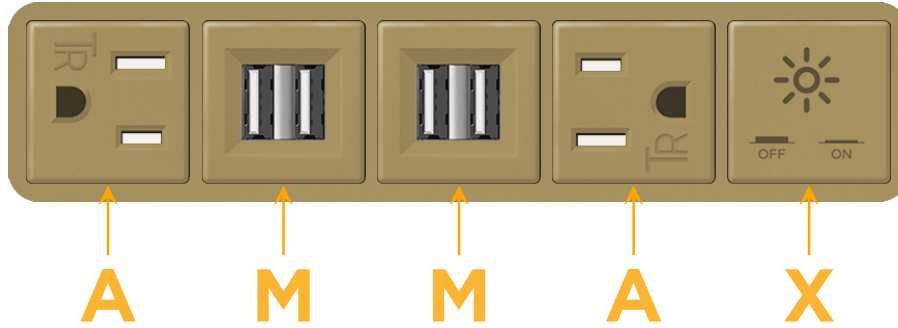

Bezel Finish: **UNICOLOR™ BRONZE (ABS)**

Custom Finishes Available M-POWER-5TBZ2-AMMAX-BZ2AB

Features:

Module/Port Options:

- A** Tamper Resistant AC Receptacle
- E** USB-A & USB-C (20W)
- M** Double USB-A (Fast Charging Ports - 18W)
- H** HDMI
- 6** CAT 6
- 12** RJ 12
- X** Switched AC
- Y** 3-Way Switch (Low Voltage)
- V** USB-C (45W High Speed Charging Port)
- S** USB-C (25W High Speed Charging Port)
- R** Switched AC (Rocker Switch)
- D** Dimmer Switch

Plug:

Supplied with Low Profile Flat 45° Angle 120 VAC Plug

Optional Standard Straight 120 VAC Plug

Optional Straight 120 VAC Pass-through Plug

- CLEAN, COMPACT DESIGN
- STREAMLINED
- LOW PROFILE
- SIDE-EXITING CORDS
- PLUG & PLAY
- 6' AC CORD & PLUG (FLAT PLUG STANDARD)
- CUSTOMIZABLE CONFIGURATIONS AND FINISHES
- UL LISTED FOR MOUNTING IN FURNITURE
- 15A

M-POWER-5T

AC POWER & DATA CONNECTIVITY SOLUTION

M-POWER-5TBZ2-AMMAX-BZ2AB

Specs:

Modules/Ports:

- A** Tamper Resistant AC Receptacle
- M** Double USB-A (Fast Charging Ports - 18W)
- X** Switched AC

A M X

Distributed by