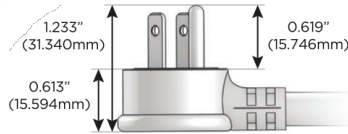

M-POWER-5T

AC POWER & DATA CONNECTIVITY SOLUTION

M-POWER-5TBZ2-AMMAX-BZ2AB

Specs:

Modules/Ports:

- A** Tamper Resistant AC Receptacle
- M** Double USB-A (Fast Charging Ports - 18W)
- X** Switched AC

A M X

Distributed by