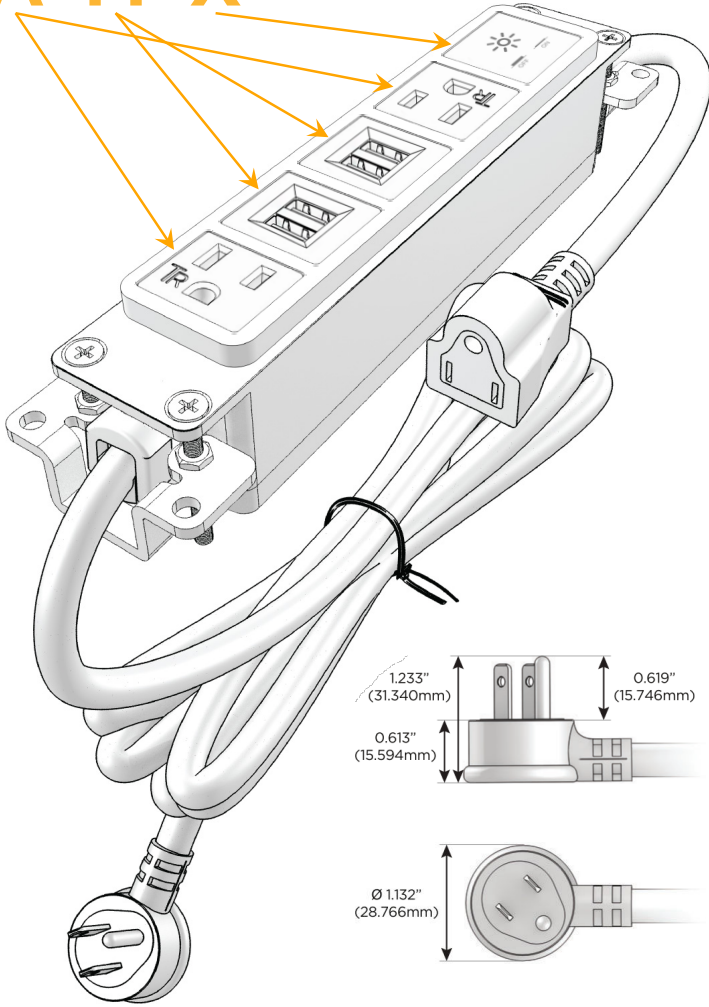

Plug:

Supplied with Low Profile Flat 45° Angle 120 VAC Plug

Optional Standard Straight 120 VAC Plug

Optional Straight 120 VAC Pass-through Plug

- CLEAN, COMPACT DESIGN
- STREAMLINED
- LOW PROFILE
- SIDE-EXITING CORDS
- PLUG & PLAY
- 6' AC CORD & PLUG (FLAT PLUG STANDARD)
- CUSTOMIZABLE CONFIGURATIONS AND FINISHES
- UL LISTED FOR MOUNTING IN FURNITURE
- 15A

M-POWER-5T

AC POWER & DATA CONNECTIVITY SOLUTION

M-POWER-5TBZ2-AMMAX-BZ2AB

Specs:

Modules/Ports:

- A** Tamper Resistant AC Receptacle
- M** Double USB-A (Fast Charging Ports - 18W)
- X** Switched AC

A M X

Distributed by