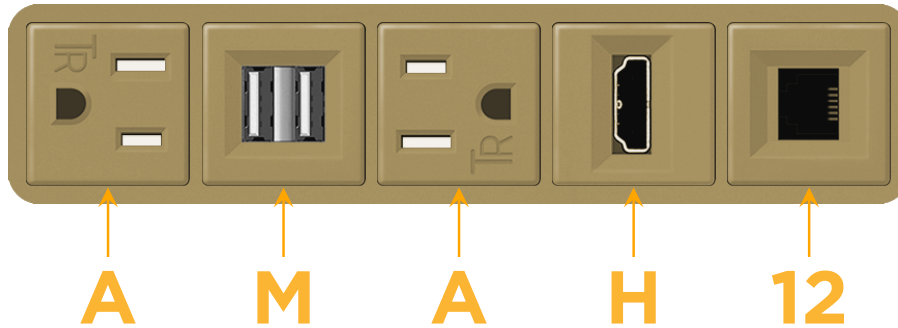

Bezel Finish: **UNICOLOR™ BRONZE (ABS)**

Custom Finishes Available M-POWER-5TBZ2-AMAH12-BZ2AB

Features:

Module/Port Options:

- A** Tamper Resistant AC Receptacle
- E** USB-A & USB-C (20W)
- M** Double USB-A (Fast Charging Ports - 18W)
- H** HDMI
- 6** CAT 6
- 12** RJ 12
- X** Switched AC
- Y** 3-Way Switch (Low Voltage)
- V** USB-C (45W High Speed Charging Port)
- S** USB-C (25W High Speed Charging Port)
- R** Switched AC (Rocker Switch)
- D** Dimmer Switch

Plug:

- Supplied with Low Profile Flat 45° Angle 120 VAC Plug
- Optional Standard Straight 120 VAC Plug
- Optional Straight 120 VAC Pass-through Plug

- CLEAN, COMPACT DESIGN
- STREAMLINED
- LOW PROFILE
- SIDE-EXITING CORDS
- PLUG & PLAY
- 6' AC CORD & PLUG (FLAT PLUG STANDARD)
- CUSTOMIZABLE CONFIGURATIONS AND FINISHES
- UL LISTED FOR MOUNTING IN FURNITURE
- 15A

M-POWER-5T

AC POWER & DATA CONNECTIVITY SOLUTION

M-POWER-5TBZ2-AMAH12-BZ2AB

Specs:

Modules/Ports:

- A** Tamper Resistant AC Receptacle
- M** Double USB-A (Fast Charging Ports - 18W)
- H** HDMI
- 12** RJ 12