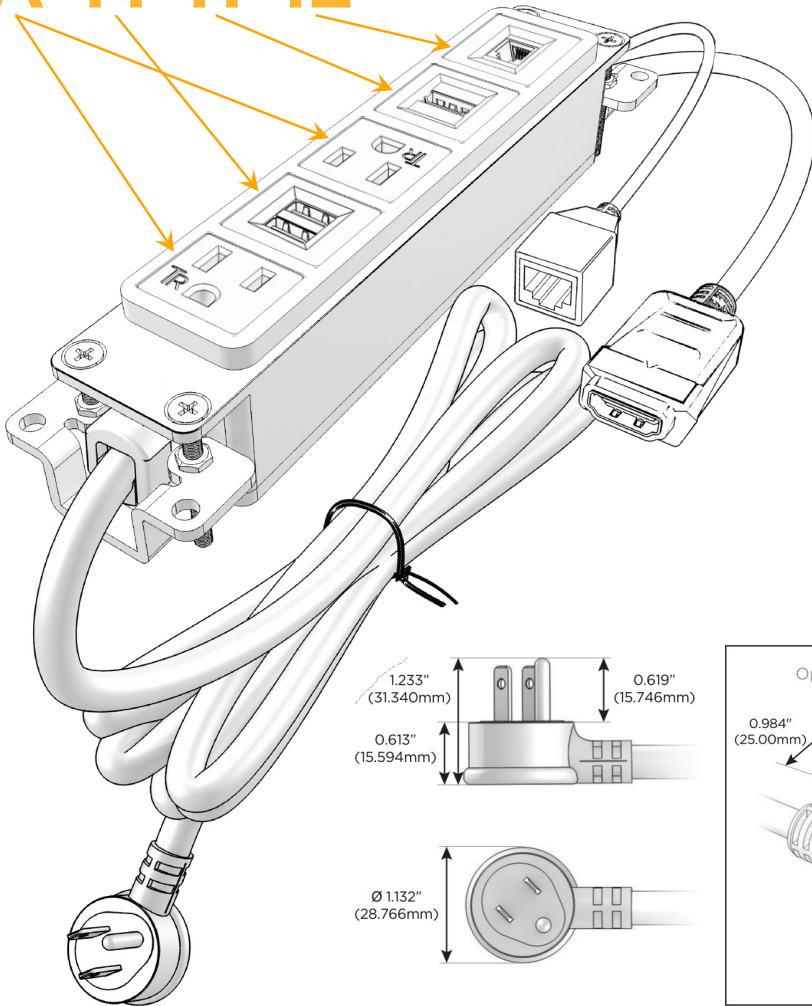

M-POWER-5T

AC POWER & DATA CONNECTIVITY SOLUTION

M-POWER-5TBZ2-AMAH12-BZ2AB

Specs:

Modules/Ports:

- **A** Tamper Resistant AC Receptacle
- **M** Double USB-A (Fast Charging Ports - 18W)
- **H** HDMI
- **12** RJ 12

A M H 12