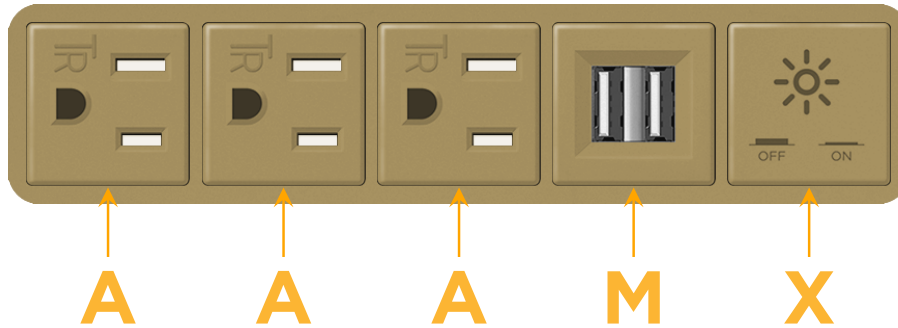

sales@mormax.com

mormax.com

Metro Light & Power's line of power & data solutions offers sophisticated design elements combined with greater ease of installation. Streamlined and low-profile, enhanced by side-exiting cords, our outlets advance the industry with their cutting edge look and feel. We believe flexibility is key, and we provide a variety of mounting options, including the ability to mount in limited spaces. Our outlets are available in many finishes and configurations, in addition to a custom color and finish capability for our clients.

Bezel Finish: **UNICOLOR™ BRONZE (ABS)**

Custom Finishes Available M-POWER-5TBZ2-AAAMX-BZ2AB

Features:

Module/Port Options:

- A** Tamper Resistant AC Receptacle
- E** USB-A & USB-C (20W)
- M** Double USB-A (Fast Charging Ports - 18W)
- H** HDMI
- 6** CAT 6
- 12** RJ 12
- X** Switched AC
- Y** 3-Way Switch (Low Voltage)
- V** USB-C (45W High Speed Charging Port)
- S** USB-C (25W High Speed Charging Port)
- R** Switched AC (Rocker Switch)
- D** Dimmer Switch

Plug:

Supplied with Low Profile Flat 45° Angle 120 VAC Plug

Optional Standard Straight 120 VAC Plug

Optional Straight 120 VAC Pass-through Plug

- CLEAN, COMPACT DESIGN
- STREAMLINED
- LOW PROFILE
- SIDE-EXITING CORDS
- PLUG & PLAY
- 6' AC CORD & PLUG (FLAT PLUG STANDARD)
- CUSTOMIZABLE CONFIGURATIONS AND FINISHES
- UL LISTED FOR MOUNTING IN FURNITURE
- 15A

M-POWER-5T

AC POWER & DATA CONNECTIVITY SOLUTION

M-POWER-5TBZ2-AAAMX-BZ2AB

Specs:

Modules/Ports:

- A** Tamper Resistant AC Receptacle
- M** Double USB-A (Fast Charging Ports - 18W)
- X** Switched AC

A M X

Distributed by