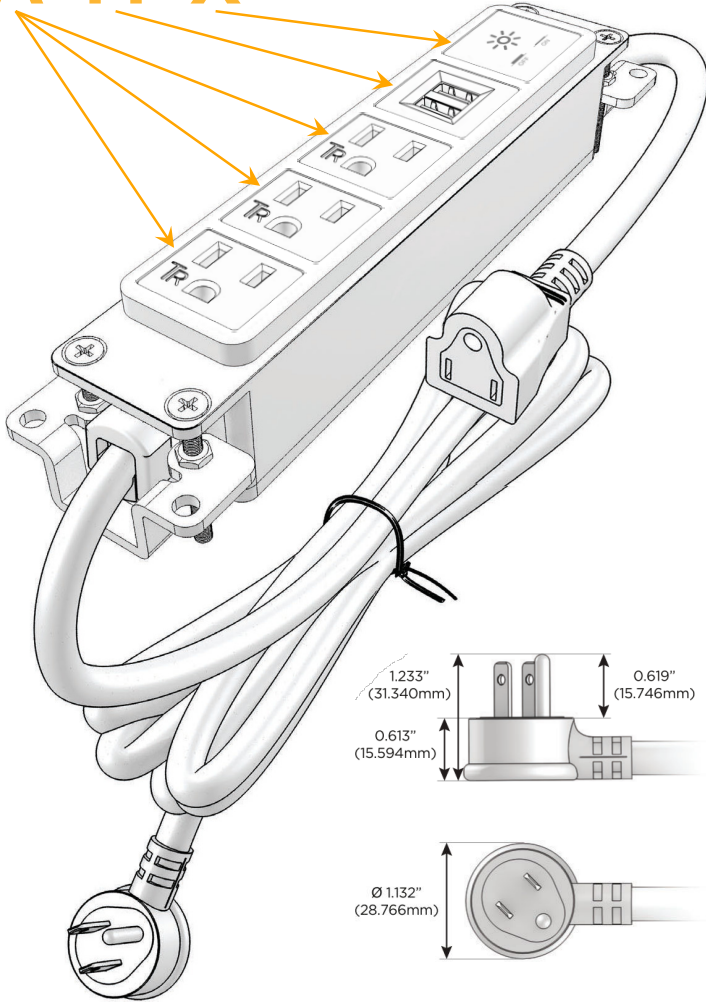

Bezel Finish: **UNICOLOR™ BRONZE (ABS)**

Custom Finishes Available M-POWER-5TBZ2-AAAMX-BZ2AB

Features:

Module/Port Options:

- A** Tamper Resistant AC Receptacle
- E** USB-A & USB-C (20W)
- M** Double USB-A (Fast Charging Ports - 18W)
- H** HDMI
- 6** CAT 6
- 12** RJ 12
- X** Switched AC
- Y** 3-Way Switch (Low Voltage)
- V** USB-C (45W High Speed Charging Port)
- S** USB-C (25W High Speed Charging Port)
- R** Switched AC (Rocker Switch)
- D** Dimmer Switch

Plug:

Supplied with Low Profile Flat 45° Angle 120 VAC Plug

Optional Standard Straight 120 VAC Plug

Optional Straight 120 VAC Pass-through Plug

- CLEAN, COMPACT DESIGN
- STREAMLINED
- LOW PROFILE
- SIDE-EXITING CORDS
- PLUG & PLAY
- 6' AC CORD & PLUG (FLAT PLUG STANDARD)
- CUSTOMIZABLE CONFIGURATIONS AND FINISHES
- UL LISTED FOR MOUNTING IN FURNITURE
- 15A

M-POWER-5T

AC POWER & DATA CONNECTIVITY SOLUTION

M-POWER-5TBZ2-AAAMX-BZ2AB

Specs:

Modules/Ports:

- A** Tamper Resistant AC Receptacle
- M** Double USB-A (Fast Charging Ports - 18W)
- X** Switched AC

A M X

Distributed by