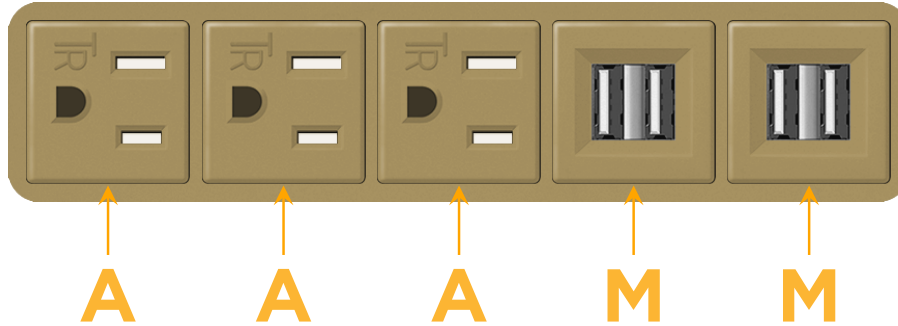

sales@mormax.com

mormax.com

Metro Light & Power's line of power & data solutions offers sophisticated design elements combined with greater ease of installation. Streamlined and low-profile, enhanced by side-exiting cords, our outlets advance the industry with their cutting edge look and feel. We believe flexibility is key, and we provide a variety of mounting options, including the ability to mount in limited spaces. Our outlets are available in many finishes and configurations, in addition to a custom color and finish capability for our clients.

Bezel Finish: **UNICOLOR™ BRONZE (ABS)**

Custom Finishes Available M-POWER-5TBZ2-AAAMM-BZ2AB

Features:

Module/Port Options:

- A** Tamper Resistant AC Receptacle
- E** USB-A & USB-C (20W)
- M** Double USB-A (Fast Charging Ports - 18W)
- H** HDMI
- 6** CAT 6
- 12** RJ 12
- X** Switched AC
- Y** 3-Way Switch (Low Voltage)
- V** USB-C (45W High Speed Charging Port)
- S** USB-C (25W High Speed Charging Port)
- R** Switched AC (Rocker Switch)
- D** Dimmer Switch

Plug:

Supplied with Low Profile Flat 45° Angle 120 VAC Plug

Optional Standard Straight 120 VAC Plug

Optional Straight 120 VAC Pass-through Plug

- CLEAN, COMPACT DESIGN
- STREAMLINED
- LOW PROFILE
- SIDE-EXITING CORDS
- PLUG & PLAY
- 6' AC CORD & PLUG (FLAT PLUG STANDARD)
- CUSTOMIZABLE CONFIGURATIONS AND FINISHES
- UL LISTED FOR MOUNTING IN FURNITURE
- 15A

M-POWER-5T

AC POWER & DATA CONNECTIVITY SOLUTION

M-POWER-5TBZ2-AAAMM-BZ2AB

Specs:

Modules/Ports:

- A** Tamper Resistant AC Receptacle
- M** Double USB-A (Fast Charging Ports - 18W)

Distributed by

Mormax Company, Inc.