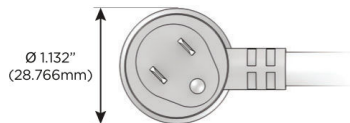

Plug:

Supplied with Low Profile Flat 45° Angle 120 VAC Plug

Optional Standard Straight 120 VAC Plug

Optional Straight 120 VAC Pass-through Plug

- CLEAN, COMPACT DESIGN
- STREAMLINED
- LOW PROFILE
- SIDE-EXITING CORDS
- PLUG & PLAY
- 6' AC CORD & PLUG (FLAT PLUG STANDARD)
- CUSTOMIZABLE CONFIGURATIONS AND FINISHES
- UL LISTED FOR MOUNTING IN FURNITURE
- 15A

M-POWER-5T

AC POWER & DATA CONNECTIVITY SOLUTION

M-POWER-5TBZ2-AAAMM-BZ2AB

Specs:

Modules/Ports:

- A** Tamper Resistant AC Receptacle
- M** Double USB-A (Fast Charging Ports - 18W)

Distributed by

Mormax Company, Inc.