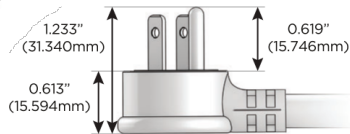

M-POWER-5T

AC POWER & DATA CONNECTIVITY SOLUTION

M-POWER-5TBZ2-AAAMM-BZ2AB

Specs:

Modules/Ports:

- A** Tamper Resistant AC Receptacle
- M** Double USB-A (Fast Charging Ports - 18W)

Distributed by

Mormax Company, Inc.