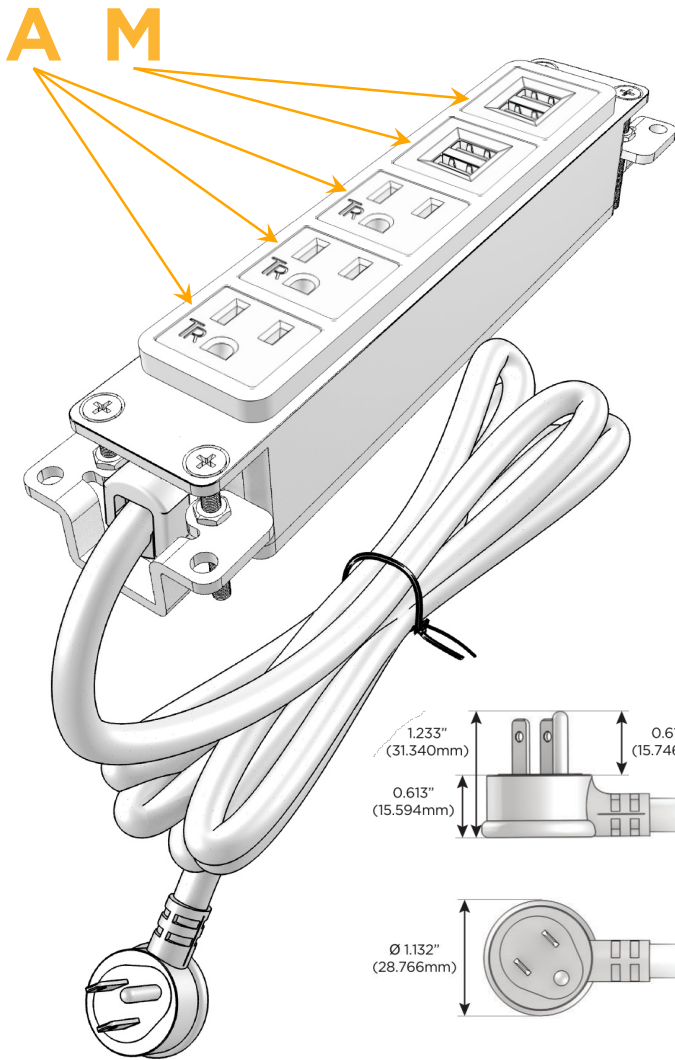

Bezel Finish: **UNICOLOR™ BRONZE (ABS)**

Custom Finishes Available M-POWER-5TBZ2-AAAMM-BZ2AB

Features:

Module/Port Options:

- A** Tamper Resistant AC Receptacle
- E** USB-A & USB-C (20W)
- M** Double USB-A (Fast Charging Ports - 18W)
- H** HDMI
- 6** CAT 6
- 12** RJ 12
- X** Switched AC
- Y** 3-Way Switch (Low Voltage)
- V** USB-C (45W High Speed Charging Port)
- S** USB-C (25W High Speed Charging Port)
- R** Switched AC (Rocker Switch)
- D** Dimmer Switch

Plug:

Supplied with Low Profile Flat 45° Angle 120 VAC Plug

Optional Standard Straight 120 VAC Plug

Optional Straight 120 VAC Pass-through Plug

- CLEAN, COMPACT DESIGN
- STREAMLINED
- LOW PROFILE
- SIDE-EXITING CORDS
- PLUG & PLAY
- 6' AC CORD & PLUG (FLAT PLUG STANDARD)
- CUSTOMIZABLE CONFIGURATIONS AND FINISHES
- UL LISTED FOR MOUNTING IN FURNITURE
- 15A

M-POWER-5T

AC POWER & DATA CONNECTIVITY SOLUTION

M-POWER-5TBZ2-AAAMM-BZ2AB

Specs:

Modules/Ports:

- A** Tamper Resistant AC Receptacle
- M** Double USB-A (Fast Charging Ports - 18W)

Distributed by

Mormax Company, Inc.