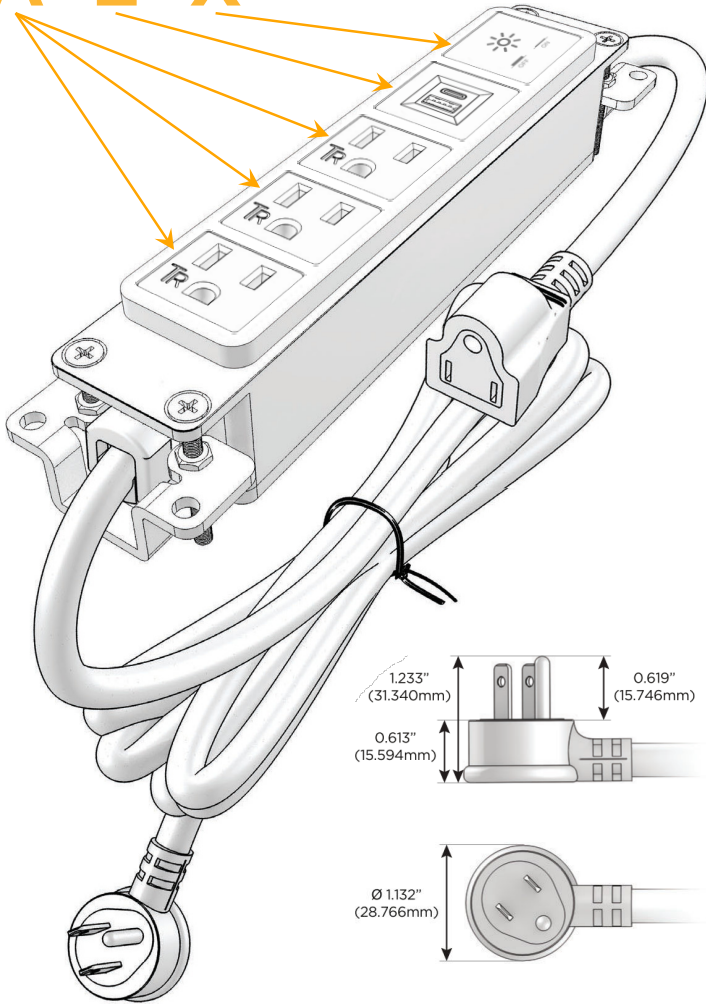

Bezel Finish: **UNICOLOR™ BRONZE (ABS)**

Custom Finishes Available M-POWER-5TBZ2-AAAEX-BZ2AB

Features:

Module/Port Options:

- A** Tamper Resistant AC Receptacle
- E** USB-A & USB-C (20W)
- M** Double USB-A (Fast Charging Ports - 18W)
- H** HDMI
- 6** CAT 6
- 12** RJ 12
- X** Switched AC
- Y** 3-Way Switch (Low Voltage)
- V** USB-C (45W High Speed Charging Port)
- S** USB-C (25W High Speed Charging Port)
- R** Switched AC (Rocker Switch)
- D** Dimmer Switch

Plug:

Supplied with Low Profile Flat 45° Angle 120 VAC Plug

Optional Standard Straight 120 VAC Plug

Optional Straight 120 VAC Pass-through Plug

- CLEAN, COMPACT DESIGN
- STREAMLINED
- LOW PROFILE
- SIDE-EXITING CORDS
- PLUG & PLAY
- 6' AC CORD & PLUG (FLAT PLUG STANDARD)
- CUSTOMIZABLE CONFIGURATIONS AND FINISHES
- UL LISTED FOR MOUNTING IN FURNITURE
- 15A

M-POWER-5T

AC POWER & DATA CONNECTIVITY SOLUTION

M-POWER-5TBZ2-AAAEX-BZ2AB

Specs:

Modules/Ports:

- A** Tamper Resistant AC Receptacle
- E** USB-A & USB-C (20W)
- X** Switched AC

A E X

Distributed by