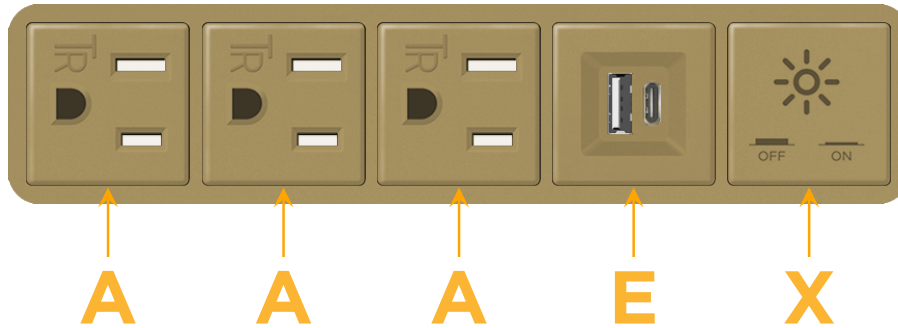

Bezel Finish: **UNICOLOR™ BRONZE (ABS)**

Custom Finishes Available M-POWER-5TBZ2-AAAEX-BZ2AB

Features:

Module/Port Options:

- A** Tamper Resistant AC Receptacle
- E** USB-A & USB-C (20W)
- M** Double USB-A (Fast Charging Ports - 18W)
- H** HDMI
- 6** CAT 6
- 12** RJ 12
- X** Switched AC
- Y** 3-Way Switch (Low Voltage)
- V** USB-C (45W High Speed Charging Port)
- S** USB-C (25W High Speed Charging Port)
- R** Switched AC (Rocker Switch)
- D** Dimmer Switch

Plug:

Supplied with Low Profile Flat 45° Angle 120 VAC Plug

Optional Standard Straight 120 VAC Plug

Optional Straight 120 VAC Pass-through Plug

- CLEAN, COMPACT DESIGN
- STREAMLINED
- LOW PROFILE
- SIDE-EXITING CORDS
- PLUG & PLAY
- 6' AC CORD & PLUG (FLAT PLUG STANDARD)
- CUSTOMIZABLE CONFIGURATIONS AND FINISHES
- UL LISTED FOR MOUNTING IN FURNITURE
- 15A

M-POWER-5T

AC POWER & DATA CONNECTIVITY SOLUTION

M-POWER-5TBZ2-AAAEX-BZ2AB

Specs:

Modules/Ports:

- A** Tamper Resistant AC Receptacle
- E** USB-A & USB-C (20W)
- X** Switched AC

A E X

Distributed by