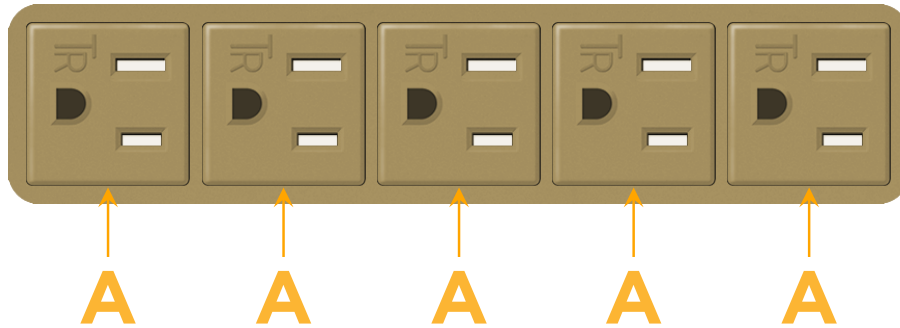

M-POWER-5T

AC POWER & DATA CONNECTIVITY SOLUTION

M-POWER-5TBZ2-AAAAA-BZ2AB

Distributed by

Mormax Company, Inc.

8 Westchester Plaza

Elmsford, NY 10523

914-699-0101

sales@mormax.com

mormax.com

Metro Light & Power's line of power & data solutions offers sophisticated design elements combined with greater ease of installation. Streamlined and low-profile, enhanced by side-exiting cords, our outlets advance the industry with their cutting edge look and feel. We believe flexibility is key, and we provide a variety of mounting options, including the ability to mount in limited spaces. Our outlets are available in many finishes and configurations, in addition to a custom color and finish capability for our clients.

Bezel Finish: **UNICOLOR™ BRONZE (ABS)**

Custom Finishes Available M-POWER-5TBZ2-AAAAA-BZ2AB

Features:

Module/Port Options:

- **A** Tamper Resistant AC Receptacle
- **E** USB-A & USB-C (20W)
- **M** Double USB-A (Fast Charging Ports - 18W)
- **H** HDMI
- **6** CAT 6
- **12** RJ 12
- **X** Switched AC
- **Y** 3-Way Switch (Low Voltage)
- **V** USB-C (45W High Speed Charging Port)
- **S** USB-C (25W High Speed Charging Port)
- **R** Switched AC (Rocker Switch)
- **D** Dimmer Switch

Plug:

Supplied with Low Profile Flat 45° Angle 120 VAC Plug

Optional Standard Straight 120 VAC Plug

Optional Straight 120 VAC Pass-through Plug

- CLEAN, COMPACT DESIGN
- STREAMLINED
- LOW PROFILE
- SIDE-EXITING CORDS
- PLUG & PLAY
- 6' AC CORD & PLUG (FLAT PLUG STANDARD)
- CUSTOMIZABLE CONFIGURATIONS AND FINISHES
- UL LISTED FOR MOUNTING IN FURNITURE
- 15A