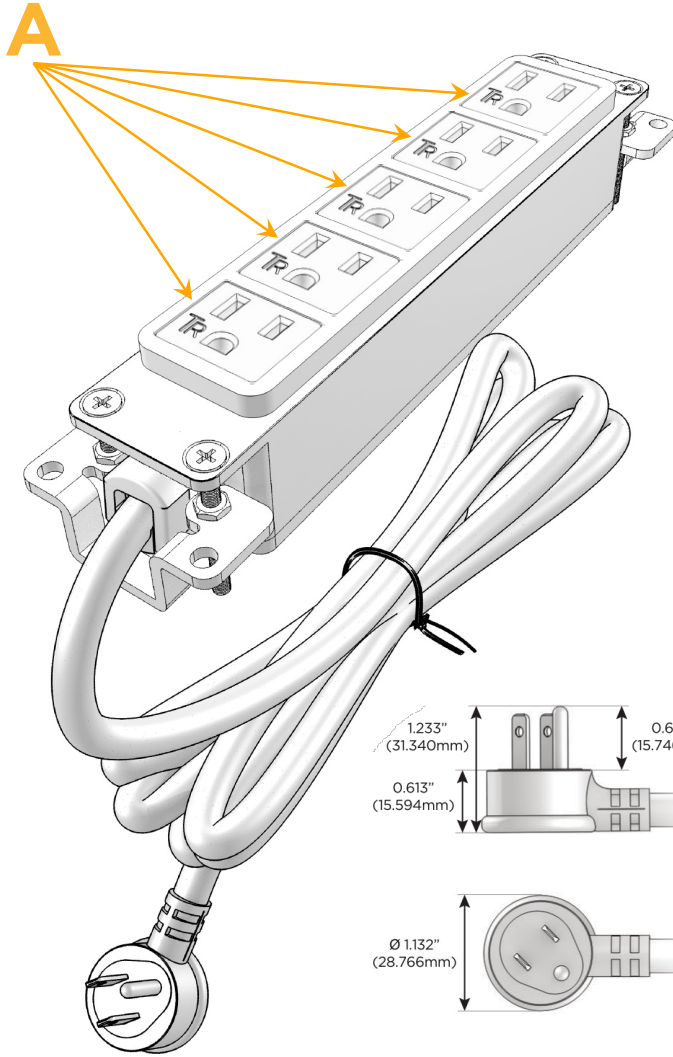

M-POWER-5T

AC POWER & DATA CONNECTIVITY SOLUTION

M-POWER-5TBZ2-AAAAA-BZ2AB

Specs:

Modules/Ports:

- A Tamper Resistant AC Receptacle

Distributed by

Mormax Company, Inc.

8 Westchester Plaza

Elmsford, NY 10523

914-699-0101

sales@mormax.com

mormax.com