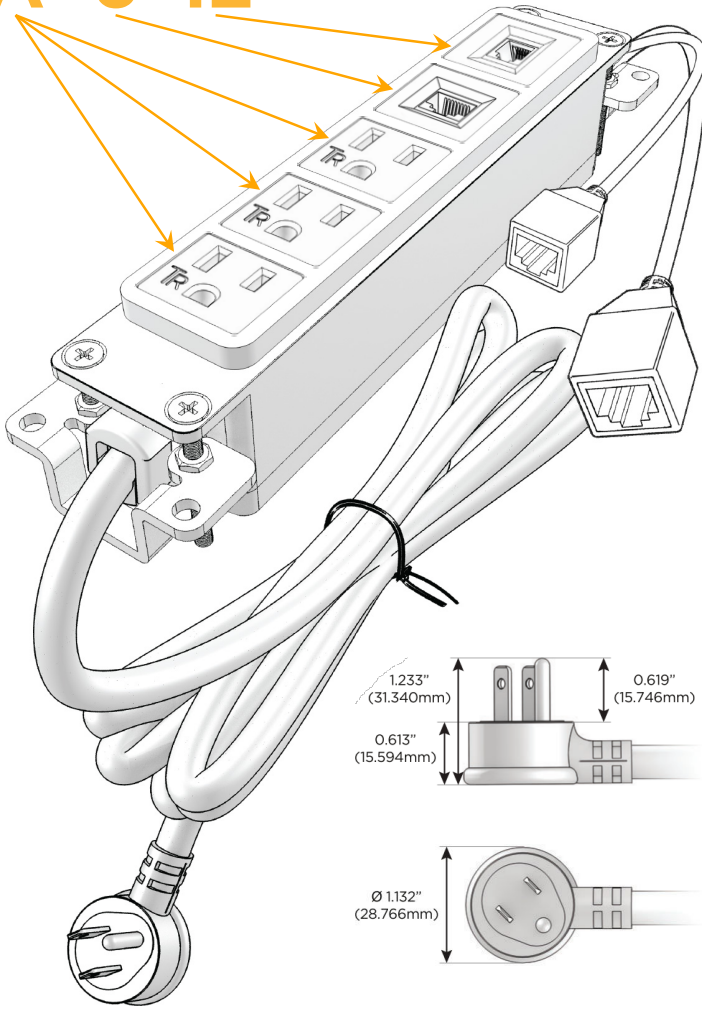

Bezel Finish: **UNICOLOR™ BRONZE (ABS)**

Custom Finishes Available M-POWER-5TBZ2-AAA612-BZ2AB

Features:

Module/Port Options:

- A** Tamper Resistant AC Receptacle
- E** USB-A & USB-C (20W)
- M** Double USB-A (Fast Charging Ports - 18W)
- H** HDMI
- 6** CAT 6
- 12** RJ 12
- X** Switched AC
- Y** 3-Way Switch (Low Voltage)
- V** USB-C (45W High Speed Charging Port)
- S** USB-C (25W High Speed Charging Port)
- R** Switched AC (Rocker Switch)
- D** Dimmer Switch

Plug:

- Supplied with Low Profile Flat 45° Angle 120 VAC Plug
- Optional Standard Straight 120 VAC Plug
- Optional Straight 120 VAC Pass-through Plug

- CLEAN, COMPACT DESIGN
- STREAMLINED
- LOW PROFILE
- SIDE-EXITING CORDS
- PLUG & PLAY
- 6' AC CORD & PLUG (FLAT PLUG STANDARD)
- CUSTOMIZABLE CONFIGURATIONS AND FINISHES
- UL LISTED FOR MOUNTING IN FURNITURE
- 15A

M-POWER-5T

AC POWER & DATA CONNECTIVITY SOLUTION

M-POWER-5TBZ2-AAA612-BZ2AB

Specs:

Modules/Ports:

- A** Tamper Resistant AC Receptacle
- 6** CAT 6
- 12** RJ 12

A 6 12

Distributed by