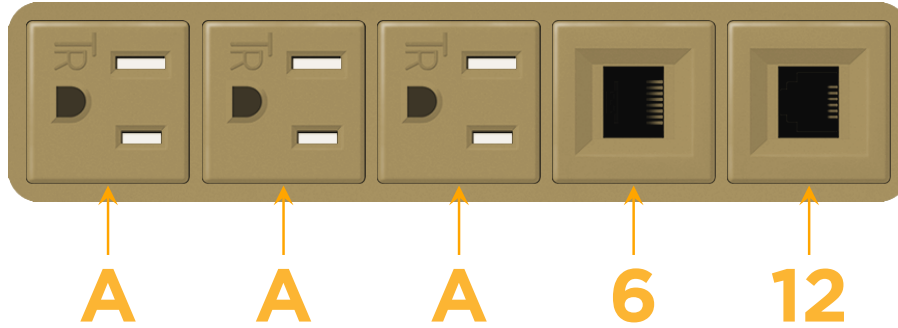

sales@mormax.com

mormax.com

Metro Light & Power's line of power & data solutions offers sophisticated design elements combined with greater ease of installation. Streamlined and low-profile, enhanced by side-exiting cords, our outlets advance the industry with their cutting edge look and feel. We believe flexibility is key, and we provide a variety of mounting options, including the ability to mount in limited spaces. Our outlets are available in many finishes and configurations, in addition to a custom color and finish capability for our clients.

Bezel Finish: **UNICOLOR™ BRONZE (ABS)**

Custom Finishes Available M-POWER-5TBZ2-AAA612-BZ2AB

Features:

Module/Port Options:

- A** Tamper Resistant AC Receptacle
- E** USB-A & USB-C (20W)
- M** Double USB-A (Fast Charging Ports - 18W)
- H** HDMI
- 6** CAT 6
- 12** RJ 12
- X** Switched AC
- Y** 3-Way Switch (Low Voltage)
- V** USB-C (45W High Speed Charging Port)
- S** USB-C (25W High Speed Charging Port)
- R** Switched AC (Rocker Switch)
- D** Dimmer Switch

Plug:

- Supplied with Low Profile Flat 45° Angle 120 VAC Plug
- Optional Standard Straight 120 VAC Plug
- Optional Straight 120 VAC Pass-through Plug

- CLEAN, COMPACT DESIGN
- STREAMLINED
- LOW PROFILE
- SIDE-EXITING CORDS
- PLUG & PLAY
- 6' AC CORD & PLUG (FLAT PLUG STANDARD)
- CUSTOMIZABLE CONFIGURATIONS AND FINISHES
- UL LISTED FOR MOUNTING IN FURNITURE
- 15A

M-POWER-5T

AC POWER & DATA CONNECTIVITY SOLUTION

M-POWER-5TBZ2-AAA612-BZ2AB

Specs:

Modules/Ports:

- A** Tamper Resistant AC Receptacle
- 6** CAT 6
- 12** RJ 12

A 6 12

Distributed by