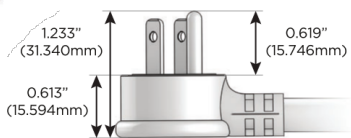

M-POWER-5T

AC POWER & DATA CONNECTIVITY SOLUTION

M-POWER-5TBR2-XAMAX-BR2AB

Specs:

Modules/Ports:

- X** Switched AC
- A** Tamper Resistant AC Receptacle
- M** Double USB-A (Fast Charging Ports - 18W)

X A M

Distributed by