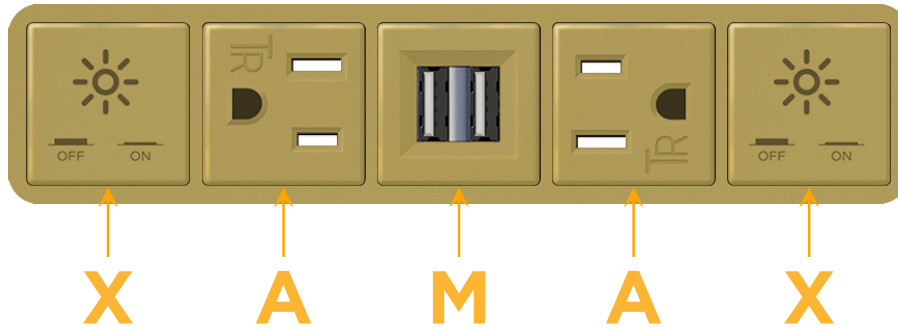

Bezel Finish: **UNICOLOR™ BRASS (ABS)**

Custom Finishes Available M-POWER-5TBR2-XAMAX-BR2AB

Features:

Module/Port Options:

- A** Tamper Resistant AC Receptacle
- E** USB-A & USB-C (20W)
- M** Double USB-A (Fast Charging Ports - 18W)
- H** HDMI
- 6** CAT 6
- 12** RJ 12
- X** Switched AC
- Y** 3-Way Switch (Low Voltage)
- V** USB-C (45W High Speed Charging Port)
- S** USB-C (25W High Speed Charging Port)
- R** Switched AC (Rocker Switch)
- D** Dimmer Switch

Plug:

Supplied with Low Profile Flat 45° Angle 120 VAC Plug

Optional Standard Straight 120 VAC Plug

Optional Straight 120 VAC Pass-through Plug

- CLEAN, COMPACT DESIGN
- STREAMLINED
- LOW PROFILE
- SIDE-EXITING CORDS
- PLUG & PLAY
- 6' AC CORD & PLUG (FLAT PLUG STANDARD)
- CUSTOMIZABLE CONFIGURATIONS AND FINISHES
- UL LISTED FOR MOUNTING IN FURNITURE
- 15A

M-POWER-5T

AC POWER & DATA CONNECTIVITY SOLUTION

M-POWER-5TBR2-XAMAX-BR2AB

Specs:

Modules/Ports:

- X** Switched AC
- A** Tamper Resistant AC Receptacle
- M** Double USB-A (Fast Charging Ports - 18W)

X A M

Distributed by