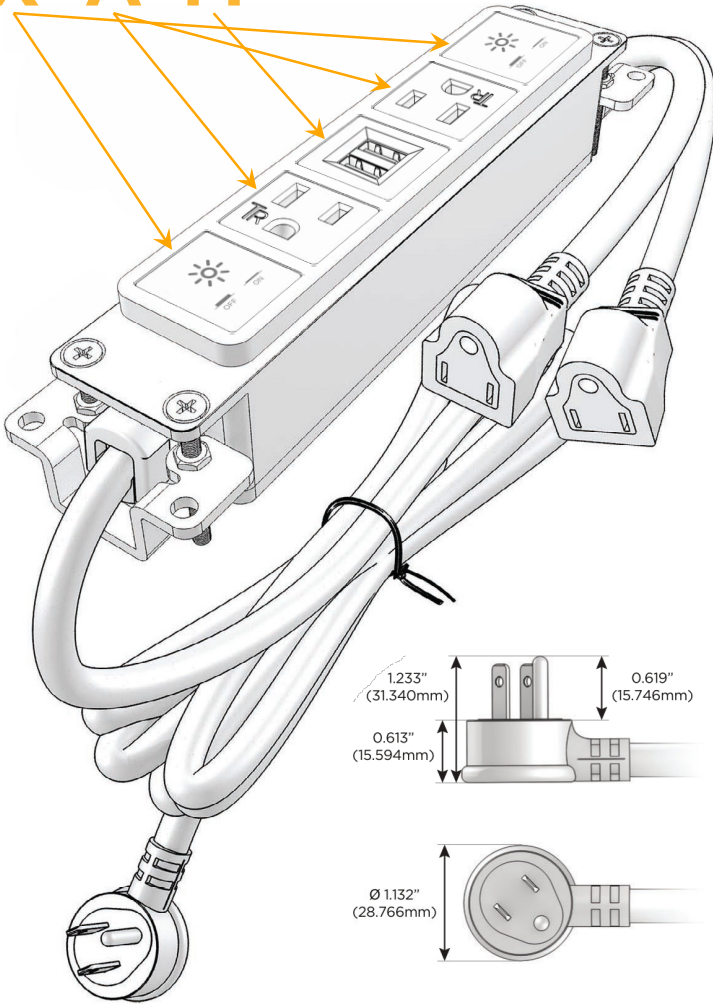

Bezel Finish: **UNICOLOR™ BRASS (ABS)**

Custom Finishes Available M-POWER-5TBR2-XAMAX-BR2AB

Features:

Module/Port Options:

- A** Tamper Resistant AC Receptacle
- E** USB-A & USB-C (20W)
- M** Double USB-A (Fast Charging Ports - 18W)
- H** HDMI
- 6** CAT 6
- 12** RJ 12
- X** Switched AC
- Y** 3-Way Switch (Low Voltage)
- V** USB-C (45W High Speed Charging Port)
- S** USB-C (25W High Speed Charging Port)
- R** Switched AC (Rocker Switch)
- D** Dimmer Switch

Plug:

Supplied with Low Profile Flat 45° Angle 120 VAC Plug

Optional Standard Straight 120 VAC Plug

Optional Straight 120 VAC Pass-through Plug

- CLEAN, COMPACT DESIGN
- STREAMLINED
- LOW PROFILE
- SIDE-EXITING CORDS
- PLUG & PLAY
- 6' AC CORD & PLUG (FLAT PLUG STANDARD)
- CUSTOMIZABLE CONFIGURATIONS AND FINISHES
- UL LISTED FOR MOUNTING IN FURNITURE
- 15A

M-POWER-5T

AC POWER & DATA CONNECTIVITY SOLUTION

M-POWER-5TBR2-XAMAX-BR2AB

Specs:

Modules/Ports:

- X** Switched AC
- A** Tamper Resistant AC Receptacle
- M** Double USB-A (Fast Charging Ports - 18W)

X A M

Distributed by