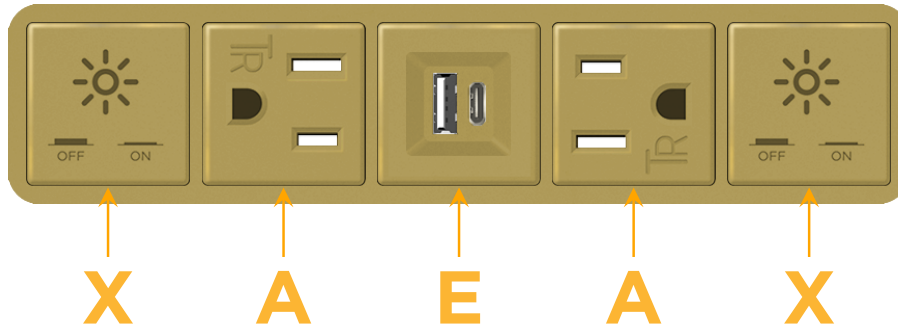

M-POWER-5T

AC POWER & DATA CONNECTIVITY SOLUTION

M-POWER-5TBR2-XAEAX-BR2AB

Distributed by

Mormax Company, Inc.

8 Westchester Plaza

Elmsford, NY 10523

914-699-0101

sales@mormax.com

mormax.com

Metro Light & Power's line of power & data solutions offers sophisticated design elements combined with greater ease of installation. Streamlined and low-profile, enhanced by side-exiting cords, our outlets advance the industry with their cutting edge look and feel. We believe flexibility is key, and we provide a variety of mounting options, including the ability to mount in limited spaces. Our outlets are available in many finishes and configurations, in addition to a custom color and finish capability for our clients.

Bezel Finish: **UNICOLOR™ BRASS (ABS)**

Custom Finishes Available M-POWER-5TBR2-XAEAX-BR2AB

Features:

Module/Port Options:

- A Tamper Resistant AC Receptacle
- E USB-A & USB-C (20W)
- M Double USB-A (Fast Charging Ports - 18W)
- H HDMI
- 6 CAT 6
- 12 RJ 12
- X Switched AC
- Y 3-Way Switch (Low Voltage)
- V USB-C (45W High Speed Charging Port)
- S USB-C (25W High Speed Charging Port)
- R Switched AC (Rocker Switch)
- D Dimmer Switch

Plug:

- Supplied with Low Profile Flat 45° Angle 120 VAC Plug
- Optional Standard Straight 120 VAC Plug
- Optional Straight 120 VAC Pass-through Plug

- CLEAN, COMPACT DESIGN
- STREAMLINED
- LOW PROFILE
- SIDE-EXITING CORDS
- PLUG & PLAY
- 6' AC CORD & PLUG (FLAT PLUG STANDARD)
- CUSTOMIZABLE CONFIGURATIONS AND FINISHES
- UL LISTED FOR MOUNTING IN FURNITURE
- 15A