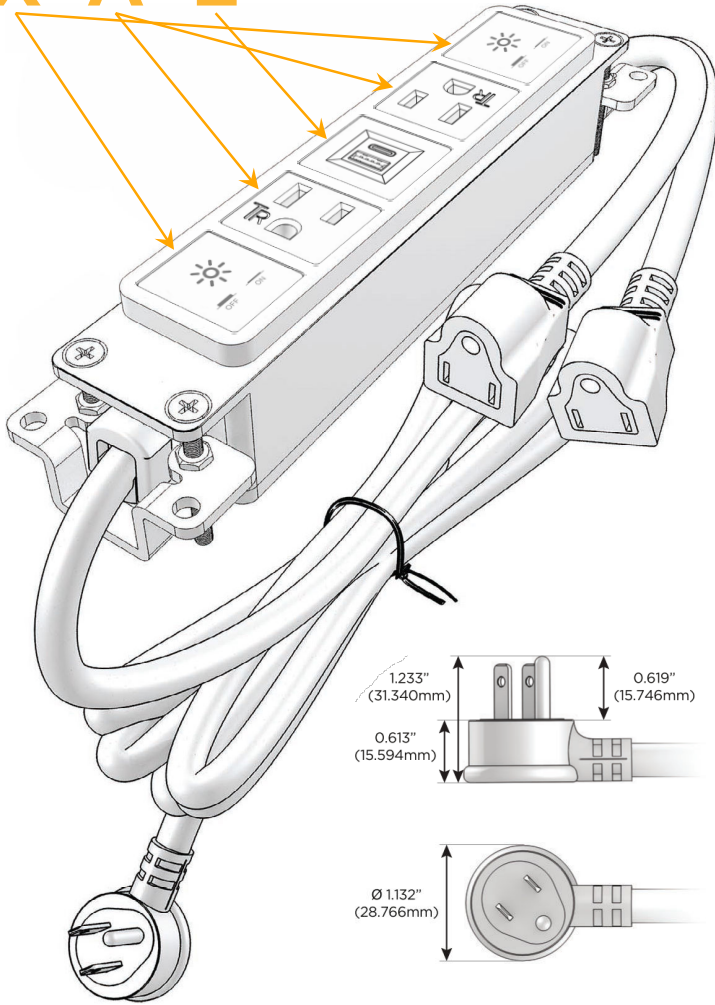

M-POWER-5T

AC POWER & DATA CONNECTIVITY SOLUTION

M-POWER-5TBR2-XAEAX-BR2AB

Specs:

Modules/Ports:

- X Switched AC
- A Tamper Resistant AC Receptacle
- E USB-A & USB-C (20W)

X A E