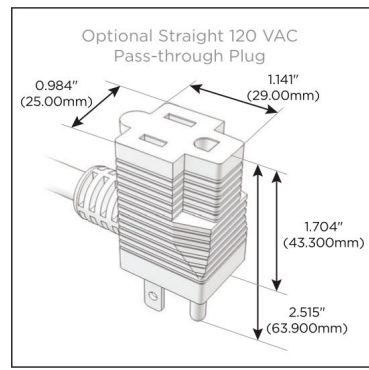

M-POWER-5T

AC POWER & DATA CONNECTIVITY SOLUTION

M-POWER-5TBR2-RAMSR-BR2AB

Specs:

Modules/Ports:

- **R** Switched AC (Rocker Switch)
- **A** Tamper Resistant AC Receptacle
- **M** Double USB-A (Fast Charging Ports - 18W)
- **S** USB-C (25W High Speed Charging Port)

R A M S