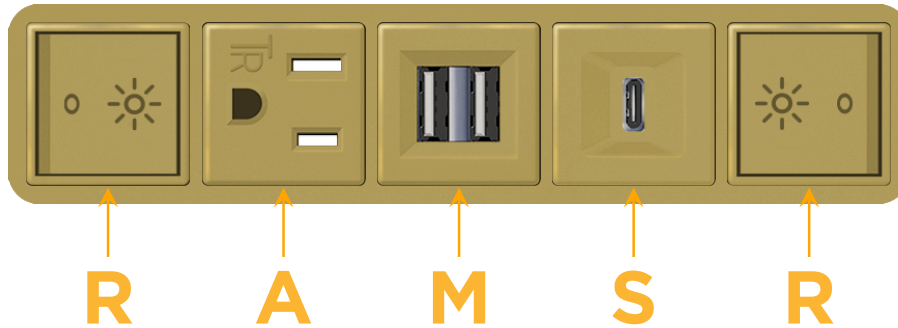

Bezel Finish: **UNICOLOR™ BRASS (ABS)**

Custom Finishes Available M-POWER-5TBR2-RAMSR-BR2AB

Features:

Module/Port Options:

- A** Tamper Resistant AC Receptacle
- E** USB-A & USB-C (20W)
- M** Double USB-A (Fast Charging Ports - 18W)
- H** HDMI
- 6** CAT 6
- 12** RJ 12
- X** Switched AC
- Y** 3-Way Switch (Low Voltage)
- V** USB-C (45W High Speed Charging Port)
- S** USB-C (25W High Speed Charging Port)
- R** Switched AC (Rocker Switch)
- D** Dimmer Switch

Plug:

Supplied with Low Profile Flat 45° Angle 120 VAC Plug

Optional Standard Straight 120 VAC Plug

Optional Straight 120 VAC Pass-through Plug

- CLEAN, COMPACT DESIGN
- STREAMLINED
- LOW PROFILE
- SIDE-EXITING CORDS
- PLUG & PLAY
- 6' AC CORD & PLUG (FLAT PLUG STANDARD)
- CUSTOMIZABLE CONFIGURATIONS AND FINISHES
- UL LISTED FOR MOUNTING IN FURNITURE
- 15A

M-POWER-5T

AC POWER & DATA CONNECTIVITY SOLUTION

M-POWER-5TBR2-RAMSR-BR2AB

Specs:

Modules/Ports:

- R** Switched AC (Rocker Switch)
- A** Tamper Resistant AC Receptacle
- M** Double USB-A (Fast Charging Ports - 18W)
- S** USB-C (25W High Speed Charging Port)