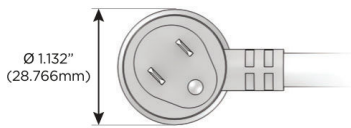

M-POWER-5T

AC POWER & DATA CONNECTIVITY SOLUTION

M-POWER-5TBR2-RAMSR-BR2AB

Specs:

Modules/Ports:

- **R** Switched AC (Rocker Switch)
- **A** Tamper Resistant AC Receptacle
- **M** Double USB-A (Fast Charging Ports - 18W)
- **S** USB-C (25W High Speed Charging Port)

R A M S