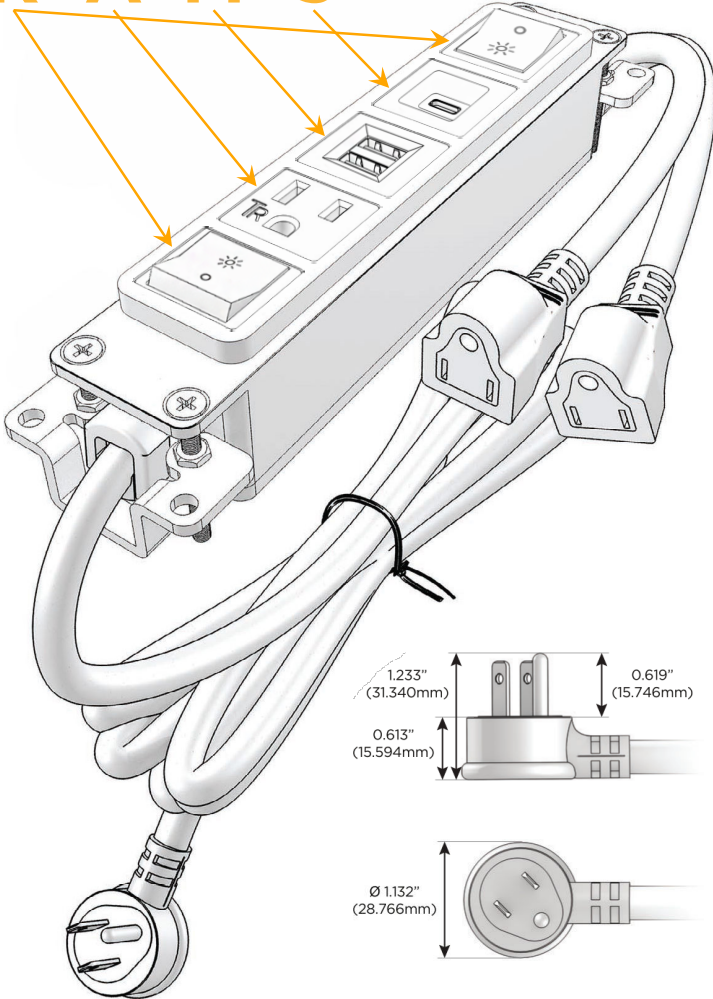

M-POWER-5T

AC POWER & DATA CONNECTIVITY SOLUTION

M-POWER-5TBR2-RAMSR-BR2AB

Specs:

Modules/Ports:

- **R** Switched AC (Rocker Switch)
- **A** Tamper Resistant AC Receptacle
- **M** Double USB-A (Fast Charging Ports - 18W)
- **S** USB-C (25W High Speed Charging Port)

R A M S