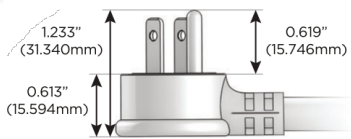

M-POWER-5T

AC POWER & DATA CONNECTIVITY SOLUTION

M-POWER-5TBR2-RAMSR-BR2AB

Specs:

Modules/Ports:

- **R** Switched AC (Rocker Switch)
- **A** Tamper Resistant AC Receptacle
- **M** Double USB-A (Fast Charging Ports - 18W)
- **S** USB-C (25W High Speed Charging Port)

R A M S