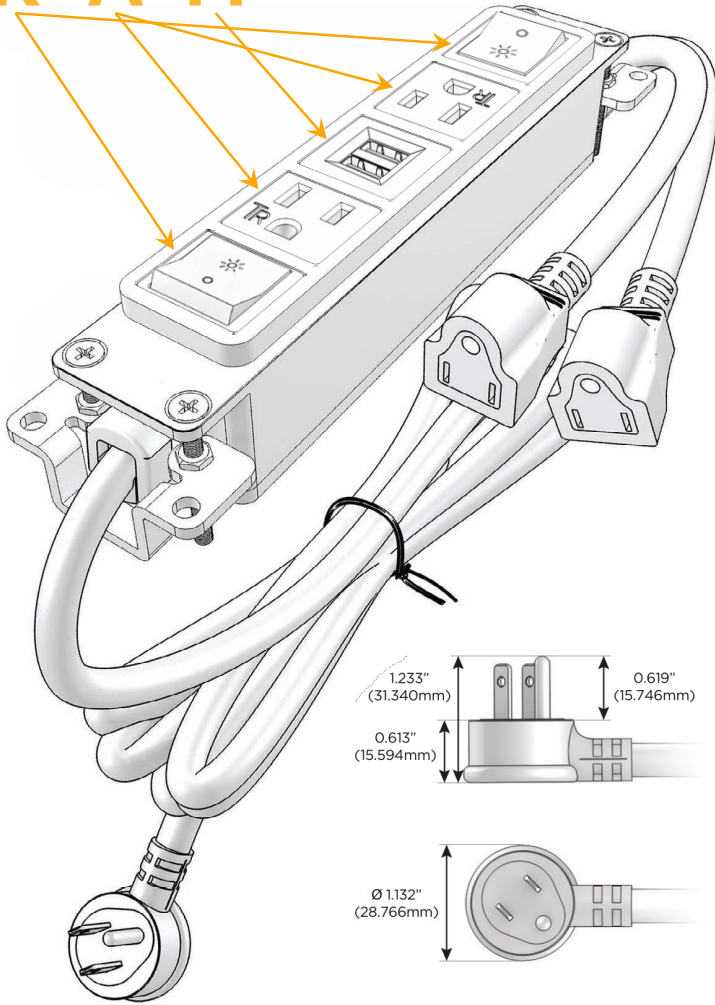

M-POWER-5T

AC POWER & DATA CONNECTIVITY SOLUTION

M-POWER-5TBR2-RAMAR-BR2AB

Specs:

Modules/Ports:

- **R** Switched AC (Rocker Switch)
- **A** Tamper Resistant AC Receptacle
- **M** Double USB-A (Fast Charging Ports - 18W)

R A M