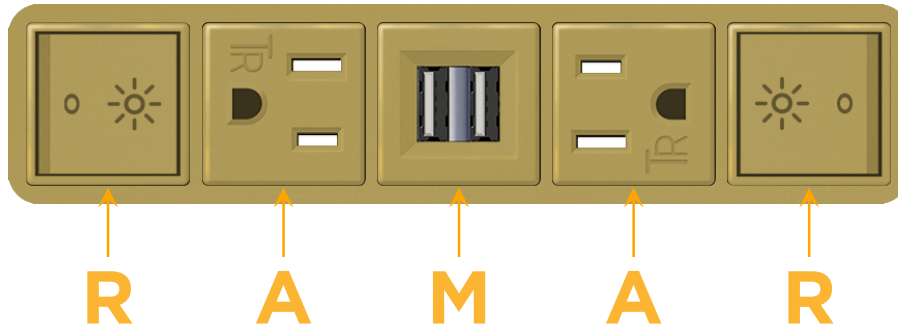

M-POWER-5T

AC POWER & DATA CONNECTIVITY SOLUTION

M-POWER-5TBR2-RAMAR-BR2AB

Distributed by

Mormax Company, Inc.

8 Westchester Plaza

Elmsford, NY 10523

914-699-0101

sales@mormax.com

mormax.com

Metro Light & Power's line of power & data solutions offers sophisticated design elements combined with greater ease of installation. Streamlined and low-profile, enhanced by side-exiting cords, our outlets advance the industry with their cutting edge look and feel. We believe flexibility is key, and we provide a variety of mounting options, including the ability to mount in limited spaces. Our outlets are available in many finishes and configurations, in addition to a custom color and finish capability for our clients.

Bezel Finish: **UNICOLOR™ BRASS (ABS)**

Custom Finishes Available M-POWER-5TBR2-RAMAR-BR2AB

Features:

Module/Port Options:

- **A** Tamper Resistant AC Receptacle
- **E** USB-A & USB-C (20W)
- **M** Double USB-A (Fast Charging Ports - 18W)
- **H** HDMI
- **6** CAT 6
- **12** RJ 12
- **X** Switched AC
- **Y** 3-Way Switch (Low Voltage)
- **V** USB-C (45W High Speed Charging Port)
- **S** USB-C (25W High Speed Charging Port)
- **R** Switched AC (Rocker Switch)
- **D** Dimmer Switch

Plug:

Supplied with Low Profile Flat 45° Angle 120 VAC Plug

Optional Standard Straight 120 VAC Plug

Optional Straight 120 VAC Pass-through Plug

- CLEAN, COMPACT DESIGN
- STREAMLINED
- LOW PROFILE
- SIDE-EXITING CORDS
- PLUG & PLAY
- 6' AC CORD & PLUG (FLAT PLUG STANDARD)
- CUSTOMIZABLE CONFIGURATIONS AND FINISHES
- UL LISTED FOR MOUNTING IN FURNITURE
- 15A