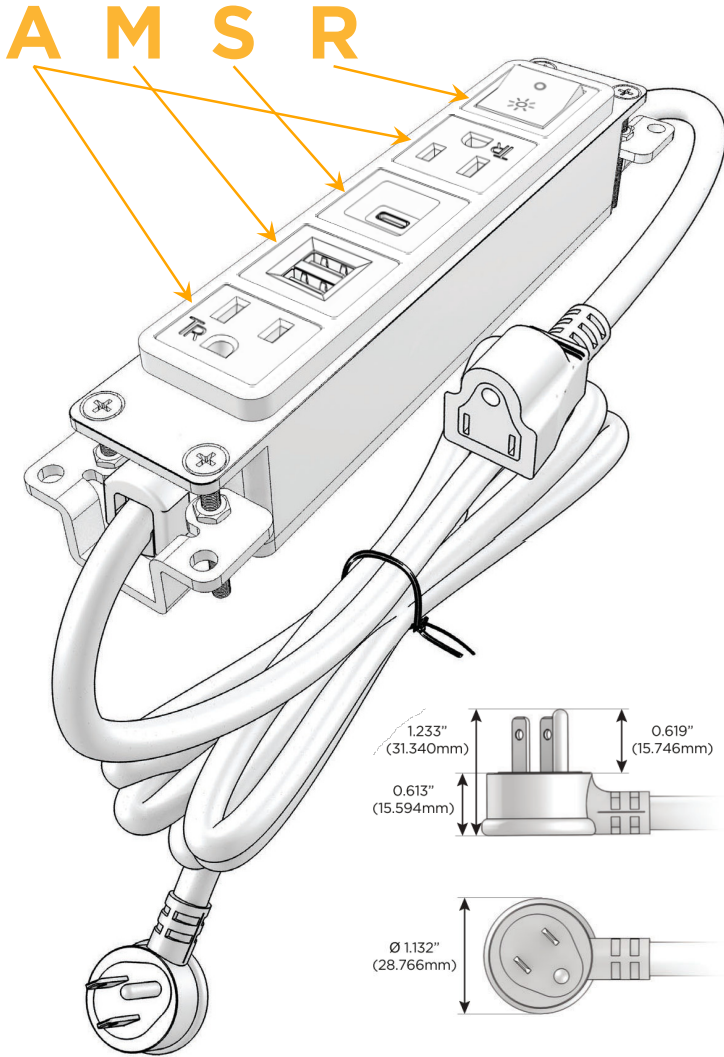

### Module/Port Options:

- A** Tamper Resistant AC Receptacle
- E** USB-A & USB-C (20W)
- M** Double USB-A (Fast Charging Ports - 18W)
- H** HDMI
- 6** CAT 6
- 12** RJ 12
- X** Switched AC
- Y** 3-Way Switch (Low Voltage)
- V** USB-C (45W High Speed Charging Port)
- S** USB-C (25W High Speed Charging Port)
- R** Switched AC (Rocker Switch)
- D** Dimmer Switch

### Plug:

Supplied with Low Profile Flat 45° Angle 120 VAC Plug

Optional Standard Straight 120 VAC Plug

Optional Straight 120 VAC Pass-through Plug

- CLEAN, COMPACT DESIGN
- STREAMLINED
- LOW PROFILE
- SIDE-EXITING CORDS
- PLUG & PLAY
- 6' AC CORD & PLUG (FLAT PLUG STANDARD)
- CUSTOMIZABLE CONFIGURATIONS AND FINISHES
- UL LISTED FOR MOUNTING IN FURNITURE
- 15A

# M-POWER-5T

AC POWER & DATA CONNECTIVITY SOLUTION

M-POWER-5TBR2-AMSAAR-BR2AB

Specs:

**Modules/Ports:**

- A** Tamper Resistant AC Receptacle
- M** Double USB-A (Fast Charging Ports - 18W)
- S** USB-C (25W High Speed Charging Port)
- R** Switched AC (Rocker Switch)