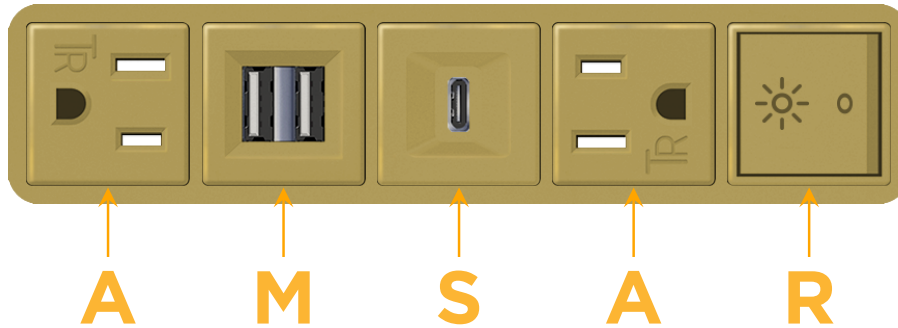

M-POWER-5T

AC POWER & DATA CONNECTIVITY SOLUTION

M-POWER-5TBR2-AMSAR-BR2AB

Distributed by

Mormax Company, Inc.

8 Westchester Plaza

Elmsford, NY 10523

914-699-0101

sales@mormax.com

mormax.com

Metro Light & Power's line of power & data solutions offers sophisticated design elements combined with greater ease of installation. Streamlined and low-profile, enhanced by side-exiting cords, our outlets advance the industry with their cutting edge look and feel. We believe flexibility is key, and we provide a variety of mounting options, including the ability to mount in limited spaces. Our outlets are available in many finishes and configurations, in addition to a custom color and finish capability for our clients.

Bezel Finish: **UNICOLOR™ BRASS (ABS)**

Custom Finishes Available M-POWER-5TBR2-AMSAR-BR2AB

Features:

Module/Port Options:

- **A** Tamper Resistant AC Receptacle
- **E** USB-A & USB-C (20W)
- **M** Double USB-A (Fast Charging Ports - 18W)
- **H** HDMI
- **6** CAT 6
- **12** RJ 12
- **X** Switched AC
- **Y** 3-Way Switch (Low Voltage)
- **V** USB-C (45W High Speed Charging Port)
- **S** USB-C (25W High Speed Charging Port)
- **R** Switched AC (Rocker Switch)
- **D** Dimmer Switch

Plug:

Supplied with Low Profile Flat 45° Angle 120 VAC Plug

Optional Standard Straight 120 VAC Plug

Optional Straight 120 VAC Pass-through Plug

- CLEAN, COMPACT DESIGN
- STREAMLINED
- LOW PROFILE
- SIDE-EXITING CORDS
- PLUG & PLAY
- 6' AC CORD & PLUG (FLAT PLUG STANDARD)
- CUSTOMIZABLE CONFIGURATIONS AND FINISHES
- UL LISTED FOR MOUNTING IN FURNITURE
- 15A