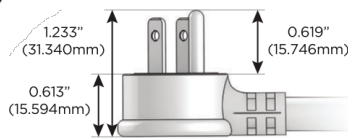

M-POWER-5T

AC POWER & DATA CONNECTIVITY SOLUTION

M-POWER-5TBR2-AMS6H-BR2AB

Specs:

Modules/Ports:

- **A** Tamper Resistant AC Receptacle
- **M** Double USB-A (Fast Charging Ports - 18W)
- **S** USB-C (25W High Speed Charging Port)
- **6** CAT 6
- **H** HDMI

A M S 6 H