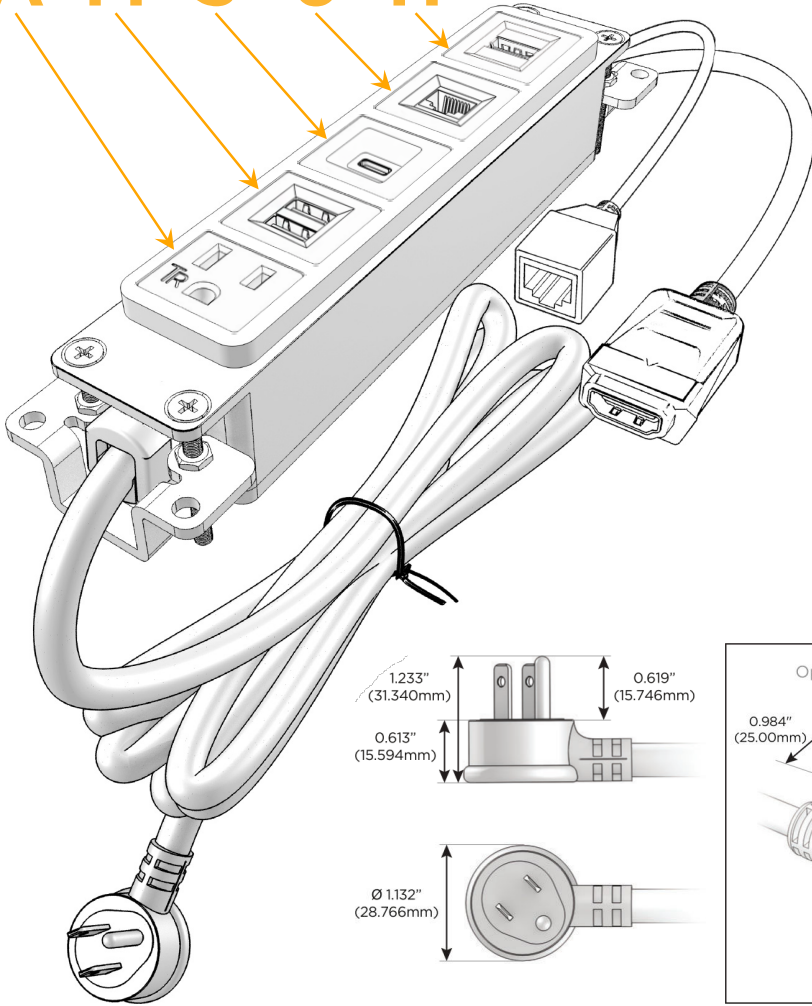

M-POWER-5T

AC POWER & DATA CONNECTIVITY SOLUTION

M-POWER-5TBR2-AMS6H-BR2AB

Specs:

Modules/Ports:

- **A** Tamper Resistant AC Receptacle
- **M** Double USB-A (Fast Charging Ports - 18W)
- **S** USB-C (25W High Speed Charging Port)
- **6** CAT 6
- **H** HDMI

A M S 6 H