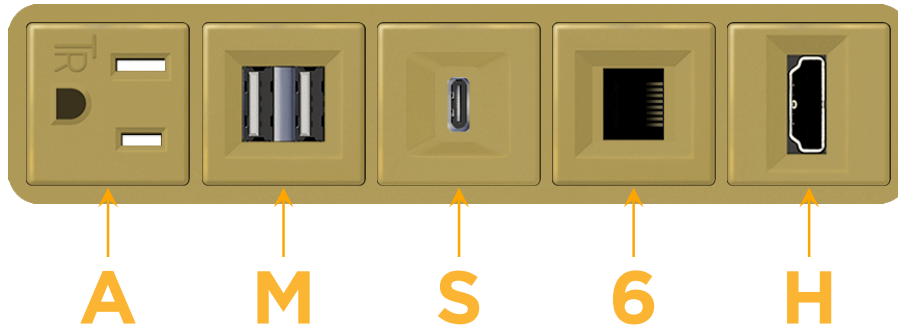

Bezel Finish: **UNICOLOR™ BRASS (ABS)**

Custom Finishes Available M-POWER-5TBR2-AMS6H-BR2AB

Features:

Module/Port Options:

- A** Tamper Resistant AC Receptacle
- E** USB-A & USB-C (20W)
- M** Double USB-A (Fast Charging Ports - 18W)
- H** HDMI
- 6** CAT 6
- 12** RJ 12
- X** Switched AC
- Y** 3-Way Switch (Low Voltage)
- V** USB-C (45W High Speed Charging Port)
- S** USB-C (25W High Speed Charging Port)
- R** Switched AC (Rocker Switch)
- D** Dimmer Switch

Plug:

Supplied with Low Profile Flat 45° Angle 120 VAC Plug

Optional Standard Straight 120 VAC Plug

Optional Straight 120 VAC Pass-through Plug

- CLEAN, COMPACT DESIGN
- STREAMLINED
- LOW PROFILE
- SIDE-EXITING CORDS
- PLUG & PLAY
- 6' AC CORD & PLUG (FLAT PLUG STANDARD)
- CUSTOMIZABLE CONFIGURATIONS AND FINISHES
- UL LISTED FOR MOUNTING IN FURNITURE
- 15A

M-POWER-5T

AC POWER & DATA CONNECTIVITY SOLUTION

M-POWER-5TBR2-AMS6H-BR2AB

Specs:

Modules/Ports:

- A** Tamper Resistant AC Receptacle
- M** Double USB-A (Fast Charging Ports - 18W)
- S** USB-C (25W High Speed Charging Port)
- 6** CAT 6
- H** HDMI