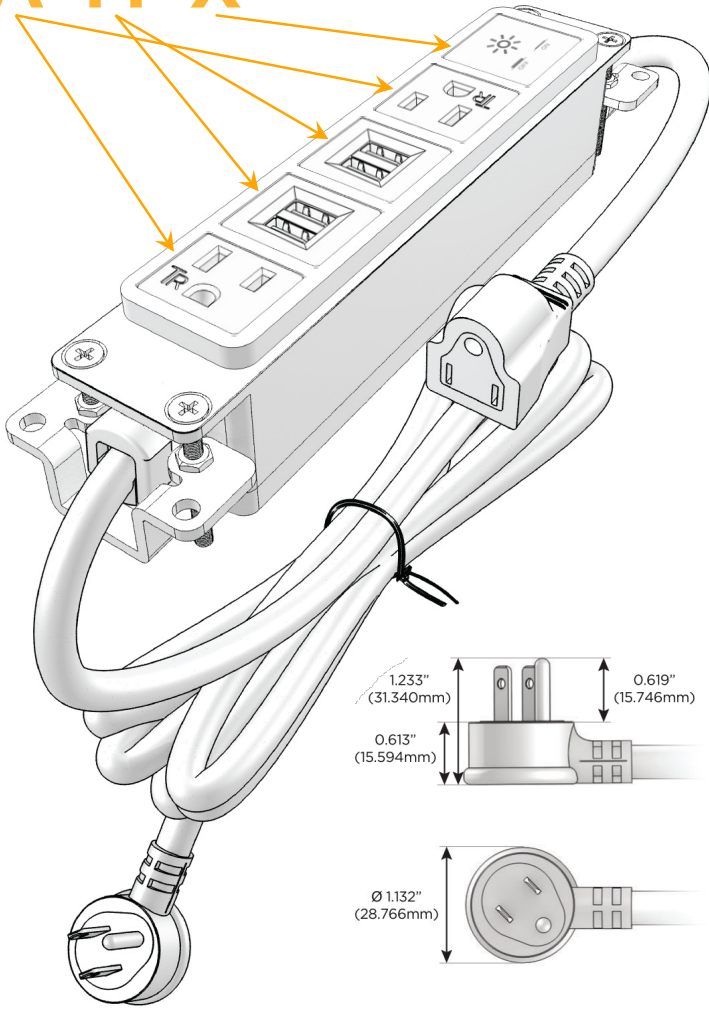

Bezel Finish: **UNICOLOR™ BRASS (ABS)**

Custom Finishes Available M-POWER-5TBR2-AMMAX-BR2AB

Features:

Module/Port Options:

- A** Tamper Resistant AC Receptacle
- E** USB-A & USB-C (20W)
- M** Double USB-A (Fast Charging Ports - 18W)
- H** HDMI
- 6** CAT 6
- 12** RJ 12
- X** Switched AC
- Y** 3-Way Switch (Low Voltage)
- V** USB-C (45W High Speed Charging Port)
- S** USB-C (25W High Speed Charging Port)
- R** Switched AC (Rocker Switch)
- D** Dimmer Switch

Plug:

Supplied with Low Profile Flat 45° Angle 120 VAC Plug

Optional Standard Straight 120 VAC Plug

Optional Straight 120 VAC Pass-through Plug

- CLEAN, COMPACT DESIGN
- STREAMLINED
- LOW PROFILE
- SIDE-EXITING CORDS
- PLUG & PLAY
- 6' AC CORD & PLUG (FLAT PLUG STANDARD)
- CUSTOMIZABLE CONFIGURATIONS AND FINISHES
- UL LISTED FOR MOUNTING IN FURNITURE
- 15A

M-POWER-5T

AC POWER & DATA CONNECTIVITY SOLUTION

M-POWER-5TBR2-AMMAX-BR2AB

Specs:

Modules/Ports:

- A** Tamper Resistant AC Receptacle
- M** Double USB-A (Fast Charging Ports - 18W)
- X** Switched AC

A M X

Distributed by