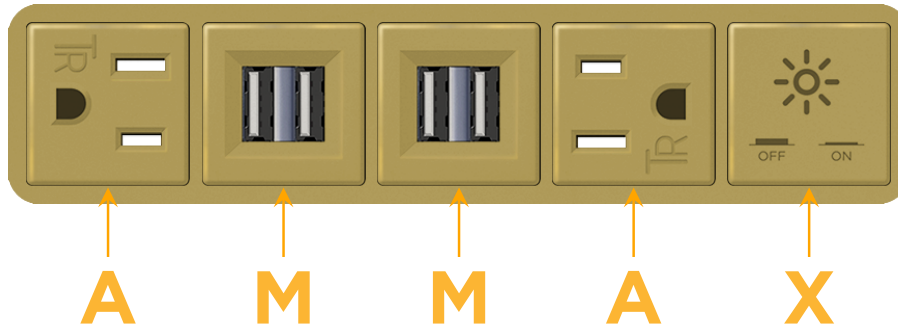

Bezel Finish: **UNICOLOR™ BRASS (ABS)**

Custom Finishes Available M-POWER-5TBR2-AMMAX-BR2AB

Features:

Module/Port Options:

- A** Tamper Resistant AC Receptacle
- E** USB-A & USB-C (20W)
- M** Double USB-A (Fast Charging Ports - 18W)
- H** HDMI
- 6** CAT 6
- 12** RJ 12
- X** Switched AC
- Y** 3-Way Switch (Low Voltage)
- V** USB-C (45W High Speed Charging Port)
- S** USB-C (25W High Speed Charging Port)
- R** Switched AC (Rocker Switch)
- D** Dimmer Switch

Plug:

Supplied with Low Profile Flat 45° Angle 120 VAC Plug

Optional Standard Straight 120 VAC Plug

Optional Straight 120 VAC Pass-through Plug

- CLEAN, COMPACT DESIGN
- STREAMLINED
- LOW PROFILE
- SIDE-EXITING CORDS
- PLUG & PLAY
- 6' AC CORD & PLUG (FLAT PLUG STANDARD)
- CUSTOMIZABLE CONFIGURATIONS AND FINISHES
- UL LISTED FOR MOUNTING IN FURNITURE
- 15A

M-POWER-5T

AC POWER & DATA CONNECTIVITY SOLUTION

M-POWER-5TBR2-AMMAX-BR2AB

Specs:

Modules/Ports:

- A** Tamper Resistant AC Receptacle
- M** Double USB-A (Fast Charging Ports - 18W)
- X** Switched AC

A M X

Distributed by