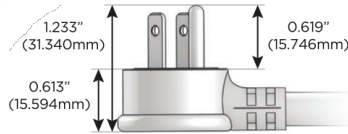

M-POWER-5T

AC POWER & DATA CONNECTIVITY SOLUTION

M-POWER-5TBR2-AMMAX-BR2AB

Specs:

Modules/Ports:

- A** Tamper Resistant AC Receptacle
- M** Double USB-A (Fast Charging Ports - 18W)
- X** Switched AC

A M X

Distributed by