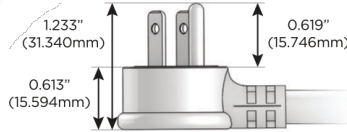

### Plug:

Supplied with Low Profile Flat 45° Angle 120 VAC Plug

Optional Standard Straight 120 VAC Plug

Optional Straight 120 VAC Pass-through Plug

- CLEAN, COMPACT DESIGN
- STREAMLINED
- LOW PROFILE
- SIDE-EXITING CORDS
- PLUG & PLAY
- 6' AC CORD & PLUG (FLAT PLUG STANDARD)
- CUSTOMIZABLE CONFIGURATIONS AND FINISHES
- UL LISTED FOR MOUNTING IN FURNITURE
- 15A

# M-POWER-5T

AC POWER & DATA CONNECTIVITY SOLUTION

M-POWER-5TBR2-AAAEX-BR2AB

Specs:

**Modules/Ports:**

- A** Tamper Resistant AC Receptacle
- E** USB-A & USB-C (20W)
- X** Switched AC

**A E X**

Distributed by