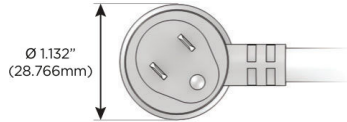

### Plug:

Supplied with Low Profile Flat 45° Angle 120 VAC Plug

Optional Standard Straight 120 VAC Plug

Optional Straight 120 VAC Pass-through Plug

- CLEAN, COMPACT DESIGN
- STREAMLINED
- LOW PROFILE
- SIDE-EXITING CORDS
- PLUG & PLAY
- 6' AC CORD & PLUG (FLAT PLUG STANDARD)
- CUSTOMIZABLE CONFIGURATIONS AND FINISHES
- UL LISTED FOR MOUNTING IN FURNITURE
- 15A

# M-POWER-5T

AC POWER & DATA CONNECTIVITY SOLUTION

M-POWER-5TBR2-AAAEX-BR2AB

Specs:

**Modules/Ports:**

- A** Tamper Resistant AC Receptacle
- E** USB-A & USB-C (20W)
- X** Switched AC

**A E X**

Distributed by