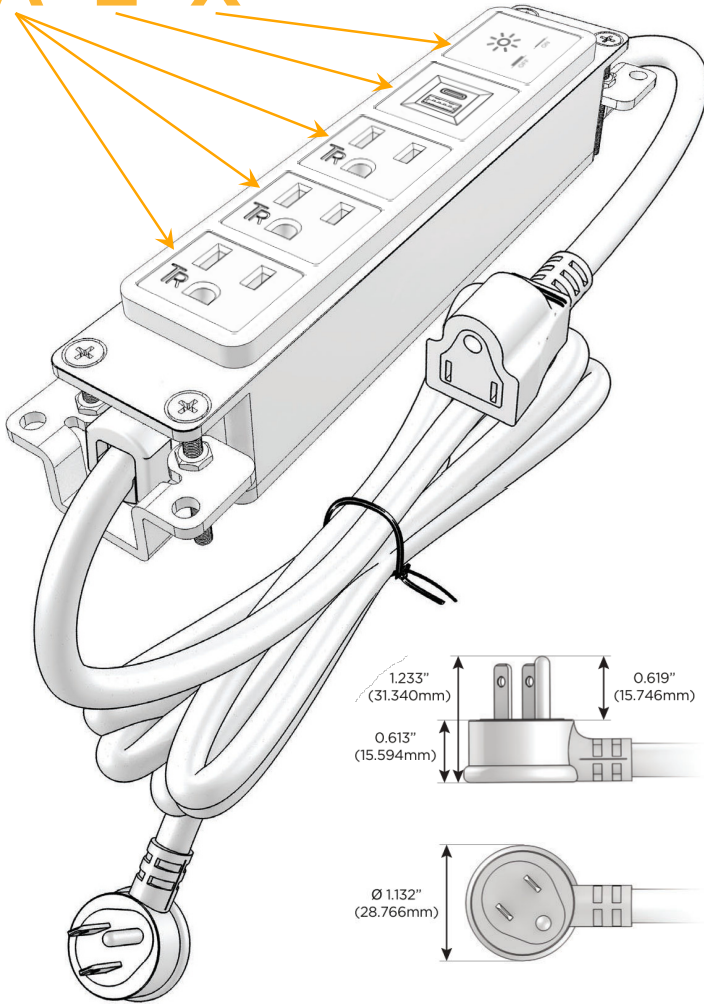

### Module/Port Options:

- A** Tamper Resistant AC Receptacle
- E** USB-A & USB-C (20W)
- M** Double USB-A (Fast Charging Ports - 18W)
- H** HDMI
- 6** CAT 6
- 12** RJ 12
- X** Switched AC
- Y** 3-Way Switch (Low Voltage)
- V** USB-C (45W High Speed Charging Port)
- S** USB-C (25W High Speed Charging Port)
- R** Switched AC (Rocker Switch)
- D** Dimmer Switch

### Plug:

Supplied with Low Profile Flat 45° Angle 120 VAC Plug

Optional Standard Straight 120 VAC Plug

Optional Straight 120 VAC Pass-through Plug

- CLEAN, COMPACT DESIGN
- STREAMLINED
- LOW PROFILE
- SIDE-EXITING CORDS
- PLUG & PLAY
- 6' AC CORD & PLUG (FLAT PLUG STANDARD)
- CUSTOMIZABLE CONFIGURATIONS AND FINISHES
- UL LISTED FOR MOUNTING IN FURNITURE
- 15A

# M-POWER-5T

AC POWER & DATA CONNECTIVITY SOLUTION

M-POWER-5TBR2-AAAEX-BR2AB

Specs:

**Modules/Ports:**

- A** Tamper Resistant AC Receptacle
- E** USB-A & USB-C (20W)
- X** Switched AC

**A E X**

Distributed by