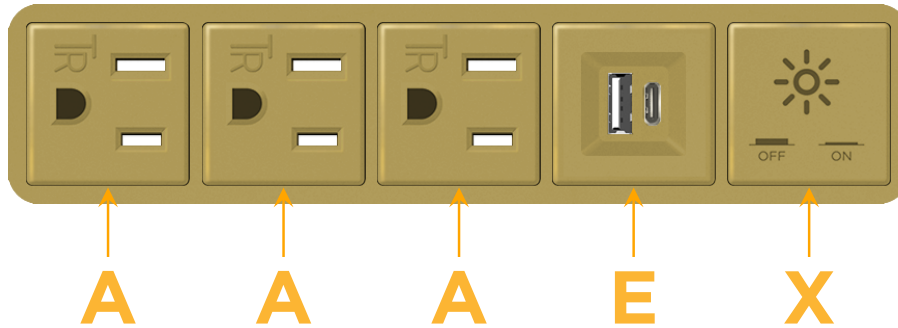

M-POWER-5T

AC POWER & DATA CONNECTIVITY SOLUTION

M-POWER-5TBR2-AAAEX-BR2AB

Distributed by

Mormax Company, Inc.

8 Westchester Plaza

Elmsford, NY 10523

914-699-0101

sales@mormax.com

mormax.com

Metro Light & Power's line of power & data solutions offers sophisticated design elements combined with greater ease of installation. Streamlined and low-profile, enhanced by side-exiting cords, our outlets advance the industry with their cutting edge look and feel. We believe flexibility is key, and we provide a variety of mounting options, including the ability to mount in limited spaces. Our outlets are available in many finishes and configurations, in addition to a custom color and finish capability for our clients.

Bezel Finish: **UNICOLOR™ BRASS (ABS)**

Custom Finishes Available M-POWER-5TBR2-AAAEX-BR2AB

Features:

Module/Port Options:

- **A** Tamper Resistant AC Receptacle
- **E** USB-A & USB-C (20W)
- **M** Double USB-A (Fast Charging Ports - 18W)
- **H** HDMI
- **6** CAT 6
- **12** RJ 12
- **X** Switched AC
- **Y** 3-Way Switch (Low Voltage)
- **V** USB-C (45W High Speed Charging Port)
- **S** USB-C (25W High Speed Charging Port)
- **R** Switched AC (Rocker Switch)
- **D** Dimmer Switch

Plug:

Supplied with Low Profile Flat 45° Angle 120 VAC Plug

Optional Standard Straight 120 VAC Plug

Optional Straight 120 VAC Pass-through Plug

- CLEAN, COMPACT DESIGN
- STREAMLINED
- LOW PROFILE
- SIDE-EXITING CORDS
- PLUG & PLAY
- 6' AC CORD & PLUG (FLAT PLUG STANDARD)
- CUSTOMIZABLE CONFIGURATIONS AND FINISHES
- UL LISTED FOR MOUNTING IN FURNITURE
- 15A