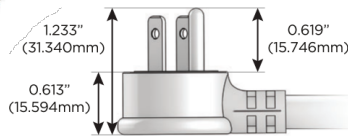

M-POWER-5T

AC POWER & DATA CONNECTIVITY SOLUTION

M-POWER-5T-XAMSX-WAB

Specs:

Modules/Ports:

- **X** Switched AC
- **A** Tamper Resistant AC Receptacle
- **M** Double USB-A (Fast Charging Ports - 18W)
- **S** USB-C (25W High Speed Charging Port)

X A M S