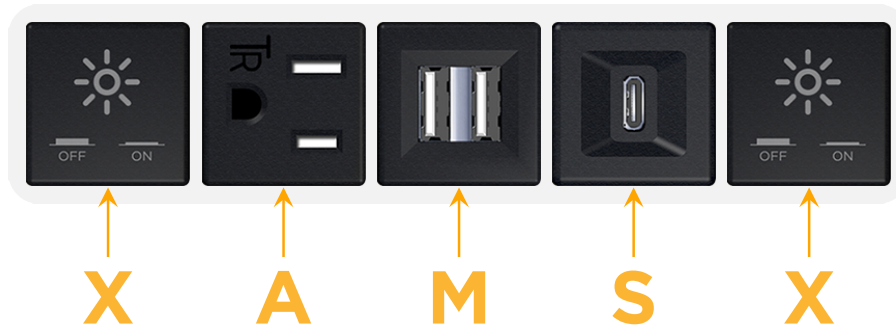

M-POWER-5T

AC POWER & DATA CONNECTIVITY SOLUTION

M-POWER-5T-XAMXSX-WAB

Distributed by

Mormax Company, Inc.

8 Westchester Plaza

Elmsford, NY 10523

914-699-0101

sales@mormax.com

mormax.com

Metro Light & Power's line of power & data solutions offers sophisticated design elements combined with greater ease of installation. Streamlined and low-profile, enhanced by side-exiting cords, our outlets advance the industry with their cutting edge look and feel. We believe flexibility is key, and we provide a variety of mounting options, including the ability to mount in limited spaces. Our outlets are available in many finishes and configurations, in addition to a custom color and finish capability for our clients.

Bezel Finish: **WHITE (ABS)**

Custom Finishes Available M-POWER-5T-XAMXSX-WAB

Features:

Module/Port Options:

- **A** Tamper Resistant AC Receptacle
- **E** USB-A & USB-C (20W)
- **M** Double USB-A (Fast Charging Ports - 18W)
- **H** HDMI
- **6** CAT 6
- **12** RJ 12
- **X** Switched AC
- **Y** 3-Way Switch (Low Voltage)
- **V** USB-C (45W High Speed Charging Port)
- **S** USB-C (25W High Speed Charging Port)
- **R** Switched AC (Rocker Switch)
- **D** Dimmer Switch

Plug:

Supplied with Low Profile Flat 45° Angle 120 VAC Plug

Optional Standard Straight 120 VAC Plug

Optional Straight 120 VAC Pass-through Plug

- CLEAN, COMPACT DESIGN
- STREAMLINED
- LOW PROFILE
- SIDE-EXITING CORDS
- PLUG & PLAY
- 6' AC CORD & PLUG (FLAT PLUG STANDARD)
- CUSTOMIZABLE CONFIGURATIONS AND FINISHES
- UL LISTED FOR MOUNTING IN FURNITURE
- 15A