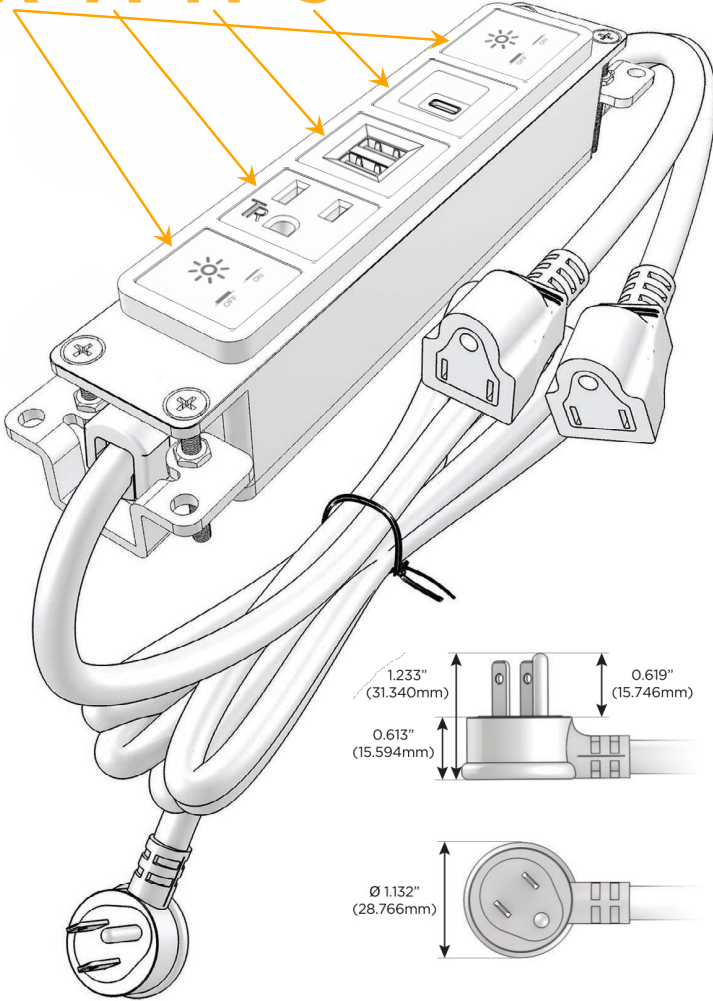

M-POWER-5T

AC POWER & DATA CONNECTIVITY SOLUTION

M-POWER-5T-XAMSX-WAB

Specs:

Modules/Ports:

- **X** Switched AC
- **A** Tamper Resistant AC Receptacle
- **M** Double USB-A (Fast Charging Ports - 18W)
- **S** USB-C (25W High Speed Charging Port)

X A M S