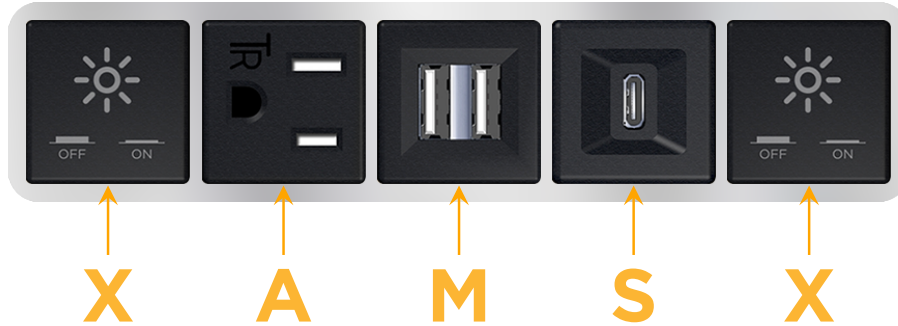

M-POWER-5T

AC POWER & DATA CONNECTIVITY SOLUTION

M-POWER-5T-XAMSX-SS8B

Distributed by

Mormax Company, Inc.

8 Westchester Plaza

Elmsford, NY 10523

914-699-0101

sales@mormax.com

mormax.com

Metro Light & Power's line of power & data solutions offers sophisticated design elements combined with greater ease of installation. Streamlined and low-profile, enhanced by side-exiting cords, our outlets advance the industry with their cutting edge look and feel. We believe flexibility is key, and we provide a variety of mounting options, including the ability to mount in limited spaces. Our outlets are available in many finishes and configurations, in addition to a custom color and finish capability for our clients.

Bezel Finish: **STAINLESS STEEL MIRROR FINISH**

Custom Finishes Available M-POWER-5T-XAMSX-SS8B

Features:

Module/Port Options:

- A Tamper Resistant AC Receptacle
- E USB-A & USB-C (20W)
- M Double USB-A (Fast Charging Ports - 18W)
- H HDMI
- 6 CAT 6
- 12 RJ 12
- X Switched AC
- Y 3-Way Switch (Low Voltage)
- V USB-C (45W High Speed Charging Port)
- S USB-C (25W High Speed Charging Port)
- R Switched AC (Rocker Switch)
- D Dimmer Switch

Plug:

- Supplied with Low Profile Flat 45° Angle 120 VAC Plug
- Optional Standard Straight 120 VAC Plug
- Optional Straight 120 VAC Pass-through Plug

- CLEAN, COMPACT DESIGN
- STREAMLINED
- LOW PROFILE
- SIDE-EXITING CORDS
- PLUG & PLAY
- 6' AC CORD & PLUG (FLAT PLUG STANDARD)
- CUSTOMIZABLE CONFIGURATIONS AND FINISHES
- UL LISTED FOR MOUNTING IN FURNITURE
- 15A