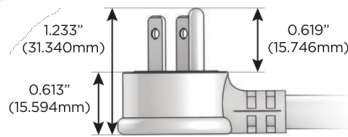

M-POWER-5T

AC POWER & DATA CONNECTIVITY SOLUTION

M-POWER-5T-XAMSX-SS8B

Specs:

Modules/Ports:

- **X** Switched AC
- **A** Tamper Resistant AC Receptacle
- **M** Double USB-A (Fast Charging Ports - 18W)
- **S** USB-C (25W High Speed Charging Port)

X A M S