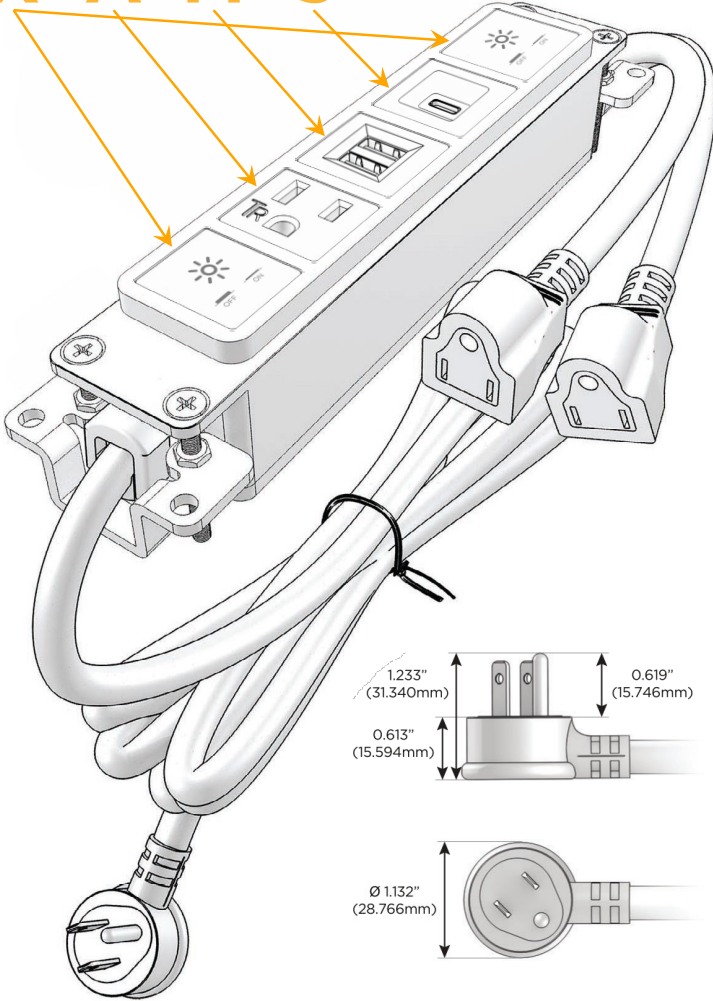

M-POWER-5T

AC POWER & DATA CONNECTIVITY SOLUTION

M-POWER-5T-XAMSX-SS8B

Specs:

Modules/Ports:

- **X** Switched AC
- **A** Tamper Resistant AC Receptacle
- **M** Double USB-A (Fast Charging Ports - 18W)
- **S** USB-C (25W High Speed Charging Port)

X A M S