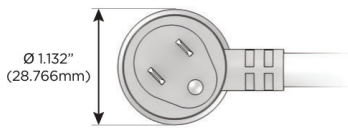

M-POWER-5T

AC POWER & DATA CONNECTIVITY SOLUTION

M-POWER-5T-XAMSX-SS4B

Specs:

Modules/Ports:

- **X** Switched AC
- **A** Tamper Resistant AC Receptacle
- **M** Double USB-A (Fast Charging Ports - 18W)
- **S** USB-C (25W High Speed Charging Port)

X A M S