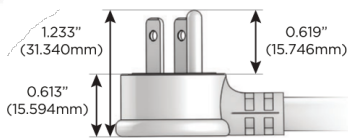

M-POWER-5T

AC POWER & DATA CONNECTIVITY SOLUTION

M-POWER-5T-XAMSX-SS4B

Specs:

Modules/Ports:

- **X** Switched AC
- **A** Tamper Resistant AC Receptacle
- **M** Double USB-A (Fast Charging Ports - 18W)
- **S** USB-C (25W High Speed Charging Port)

X A M S