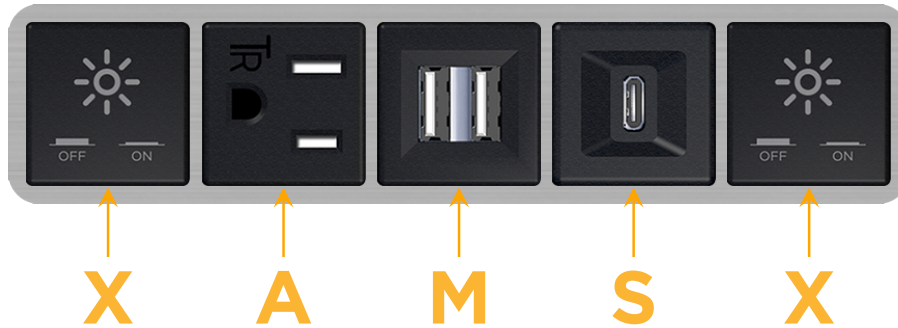

M-POWER-5T

AC POWER & DATA CONNECTIVITY SOLUTION

M-POWER-5T-XAMSX-SS4B

Distributed by

Mormax Company, Inc.

8 Westchester Plaza

Elmsford, NY 10523

914-699-0101

sales@mormax.com

mormax.com

Metro Light & Power's line of power & data solutions offers sophisticated design elements combined with greater ease of installation. Streamlined and low-profile, enhanced by side-exiting cords, our outlets advance the industry with their cutting edge look and feel. We believe flexibility is key, and we provide a variety of mounting options, including the ability to mount in limited spaces. Our outlets are available in many finishes and configurations, in addition to a custom color and finish capability for our clients.

Bezel Finish: **STAINLESS STEEL BRUSHED**

Custom Finishes Available M-POWER-5T-XAMSX-SS4B

Features:

Module/Port Options:

- A Tamper Resistant AC Receptacle
- E USB-A & USB-C (20W)
- M Double USB-A (Fast Charging Ports - 18W)
- H HDMI
- 6 CAT 6
- 12 RJ 12
- X Switched AC
- Y 3-Way Switch (Low Voltage)
- V USB-C (45W High Speed Charging Port)
- S USB-C (25W High Speed Charging Port)
- R Switched AC (Rocker Switch)
- D Dimmer Switch

Plug:

- Supplied with Low Profile Flat 45° Angle 120 VAC Plug
- Optional Standard Straight 120 VAC Plug
- Optional Straight 120 VAC Pass-through Plug

- CLEAN, COMPACT DESIGN
- STREAMLINED
- LOW PROFILE
- SIDE-EXITING CORDS
- PLUG & PLAY
- 6' AC CORD & PLUG (FLAT PLUG STANDARD)
- CUSTOMIZABLE CONFIGURATIONS AND FINISHES
- UL LISTED FOR MOUNTING IN FURNITURE
- 15A