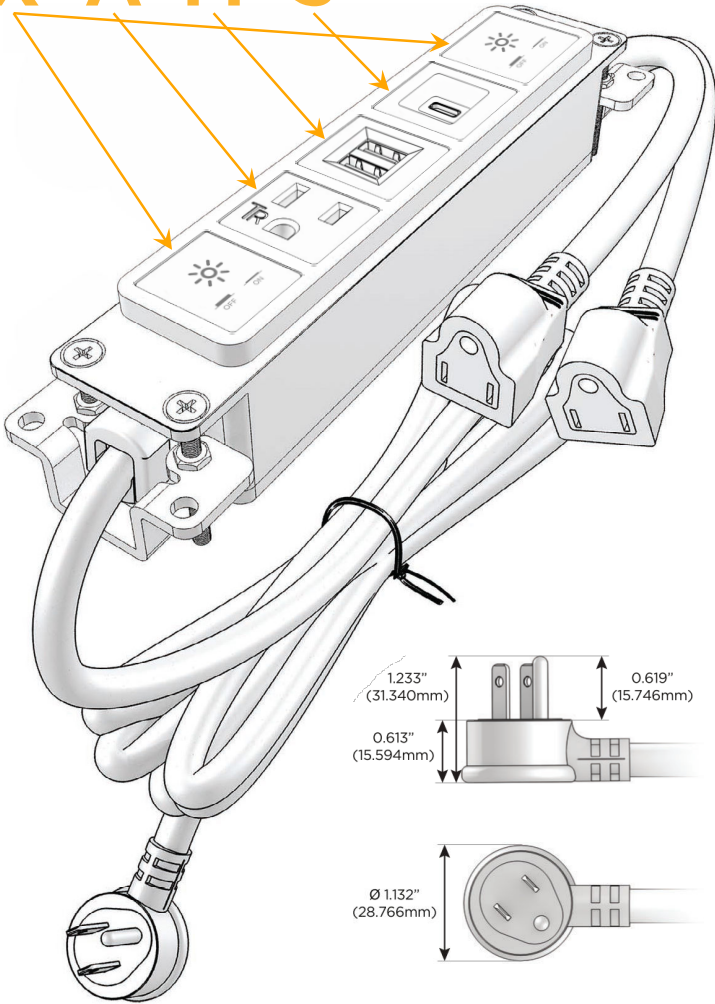

M-POWER-5T

AC POWER & DATA CONNECTIVITY SOLUTION

M-POWER-5T-XAMSX-SS4B

Specs:

Modules/Ports:

- **X** Switched AC
- **A** Tamper Resistant AC Receptacle
- **M** Double USB-A (Fast Charging Ports - 18W)
- **S** USB-C (25W High Speed Charging Port)

X A M S